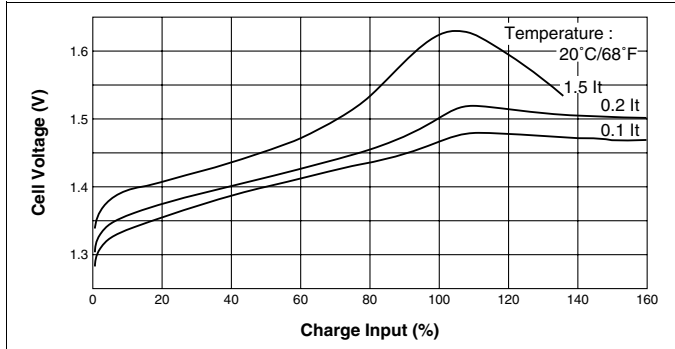

Nominal Capacity		600mAh		
Nominal Voltage		1.2V		
Charging Current	Standard	60mA		
	Quick	120mA		
	Fast	900mA		
Charging Time	Standard	14 to 16Hrs.		
	Quick	7 to 8Hrs.		
	Fast	about 1Hr.		
Ambient Temperature	Charge	Standard	0°C to +45°C [+32°F to 113°F]	
		Quick	0°C to +45°C [+32°F to 113°F]	
		Fast	0°C to +45°C [+32°F to 113°F]	
	Discharge	-20°C to +60°C [-4°F to 140°F]		
		Storage		-30°C to +50°C [-22°F to 122°F]
Internal Impedance (Av.) (at 50% discharge)		9.5mΩ (at 1000Hz)		
Weight		18g/0.63oz		
Dimensions(D)×(H) (with tube)		17.0⁰_{-0.5} × 28.5⁰₋₁	mm	
		0.67⁰_{-0.02} × 1.12⁰_{-0.04}	inch	

Typical Characteristics

Charge

Discharge (at high rate)

Charge

Discharge (at high rate)

Discharge (at low rate)

Temperature (Charge & Discharge)