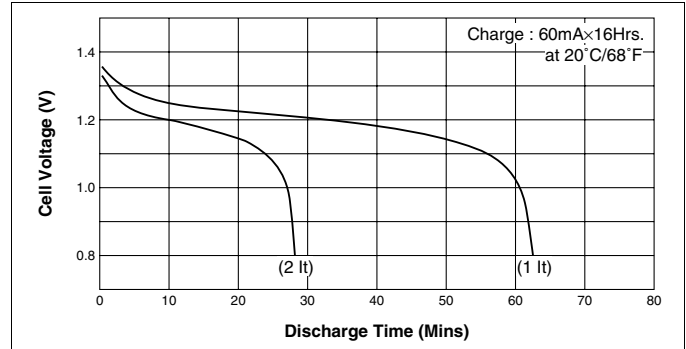

Discharge (at high rate)