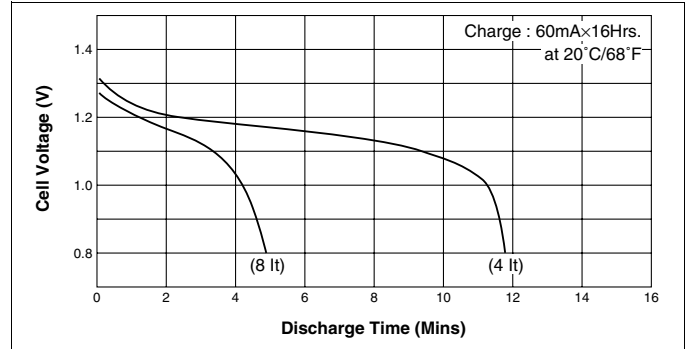

Discharge (at high rate)