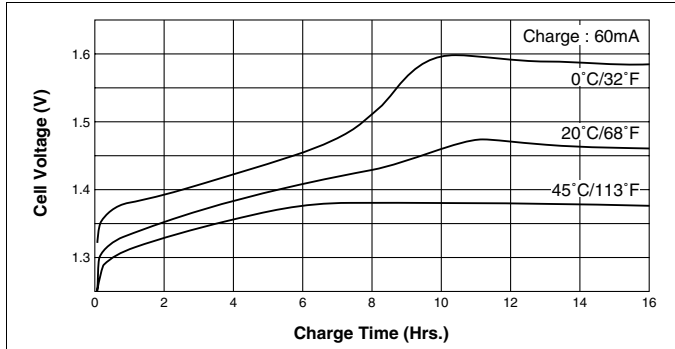

Typical Characteristics

Charge