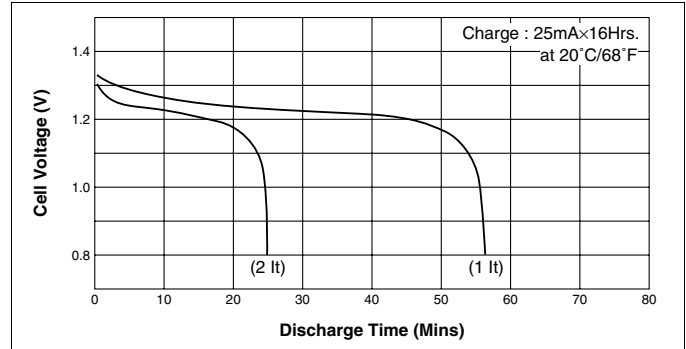

Discharge (at high rate)