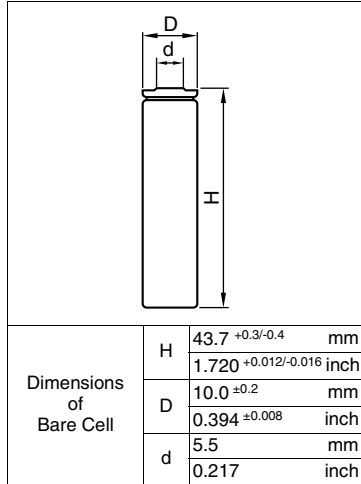

# Cell Type N-250AAA Specifications

Nominal Capacity		250mAh	
Nominal Voltage		1.2V	
Charging Current	Standard	25mA	
	Quick	75mA	
	Fast	375mA	
Charging Time	Standard	14 to 16Hrs.	
	Quick	4 to 6Hrs.	
	Fast	about 1Hr.	
Ambient Temperature	Charge	Standard	0°C to +45°C [+32°F to 113°F]
		Quick	10°C to +45°C [+50°F to 113°F]
		Fast	0°C to +45°C [+32°F to 113°F]
	Discharge	-20°C to +60°C [-4°F to 140°F]	
	Storage	-30°C to +50°C [-22°F to 122°F]	
Internal Impedance (Av.) (at 50% discharge)		24.0mΩ (at 1000Hz)	
Weight		11g/0.39oz	
Dimensions(D)×(H) (with tube)		10.5 <sup>0</sup> <sub>-0.5</sub> × 44.4 <sup>0</sup> <sub>-1</sub> mm	
		0.41 <sup>0</sup> <sub>-0.02</sub> × 1.75 <sup>0</sup> <sub>-0.04</sub> inch	