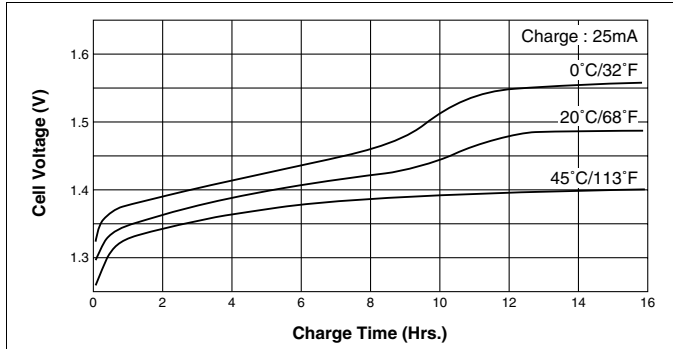

Typical Characteristics

Charge