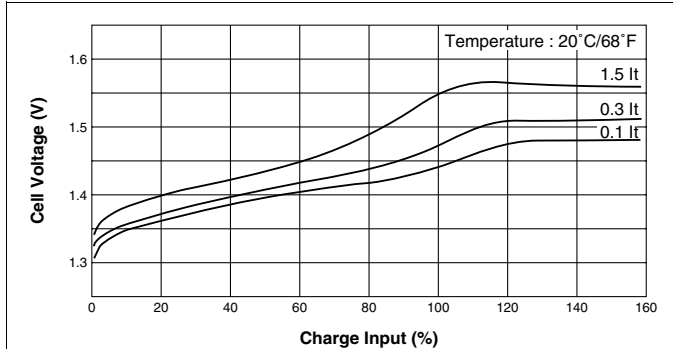

SANYO

Cadnica

Cell Type N-250AAA Specifications

Nominal Capacity		250mAh	
Nominal Voltage		1.2V	
Charging Current	Standard	25mA	
	Quick	75mA	
	Fast	375mA	
Charging Time	Standard	14 to 16Hrs.	
	Quick	4 to 6Hrs.	
	Fast	about 1Hr.	
Ambient Temperature	Charge	Standard	0°C to +45°C [+32°F to 113°F]
		Quick	10°C to +45°C [+50°F to 113°F]
		Fast	0°C to +45°C [+32°F to 113°F]
	Discharge	-20°C to +60°C [-4°F to 140°F]	
	Storage	-30°C to +50°C [-22°F to 122°F]	
Internal Impedance (Av.) (at 50% discharge)		24.0mΩ (at 1000Hz)	
Weight		11g/0.39oz	
Dimensions(D)×(H) (with tube)		10.5 ⁰_{-0.5} × 44.4 ⁰₋₁ mm	
		0.41 ⁰_{-0.02} × 1.75 ⁰_{-0.04} inch	

Typical Characteristics

Charge

Discharge (at high rate)

Charge

Discharge (at high rate)

Discharge (at low rate)

Temperature (Charge & Discharge)

CD010830