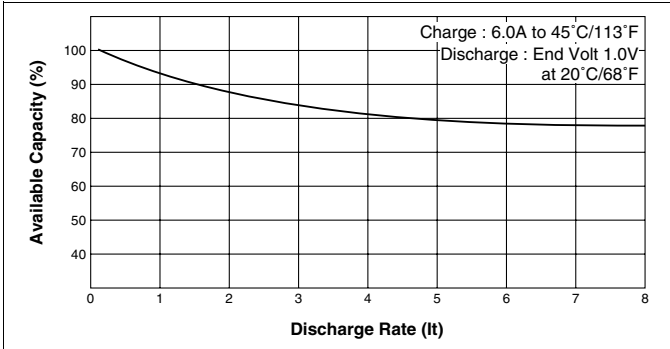

## Cell Type N-4000DRL Specifications

Nominal Capacity		4000mAh	
Nominal Voltage		1.2V	
Charging Current	Standard	400mA	
	Fast	6000mA	
Charging Time	Standard	14 to 16Hrs.	
	Fast	about 1Hr.	
Ambient Temperature	Charge	Standard	0°C to +45°C [+32°F to 113°F]
		Fast	5°C to +40°C [+41°F to 104°F]
	Discharge	-20°C to +60°C [-4°F to 140°F]	
Storage		-30°C to +50°C [-22°F to 122°F]	
Internal Impedance (Av.) (at 50% discharge)		2.8mΩ (at 1000Hz)	
Weight		160g/5.64oz	
Dimensions(D)×(H) (with tube)		33.0 <sup>0</sup> <sub>-0.9</sub> × 59.5 <sup>0</sup> <sub>-1.5</sub> mm	
		1.30 <sup>0</sup> <sub>-0.04</sub> × 2.34 <sup>0</sup> <sub>-0.06</sub> inch	

### Typical Characteristics

Charge (5 cells pack)

Discharge (at high rate)

Cell Capacity (at various discharge rate)

Discharge (at high rate)

Discharge (at low rate)

Temperature (Charge & Discharge)