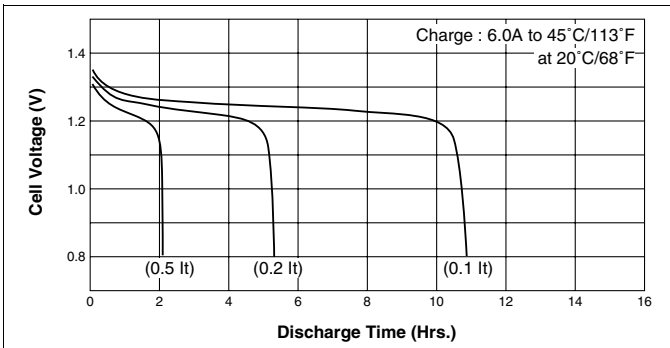

## Cell Type N-4000DRL Specifications

Nominal Capacity		4000mAh	
Nominal Voltage		1.2V	
Charging Current	Standard	400mA	
	Fast	6000mA	
Charging Time	Standard	14 to 16Hrs.	
	Fast	about 1Hr.	
Ambient Temperature	Charge	Standard	0°C to +45°C [+32°F to 113°F]
		Fast	5°C to +40°C [+41°F to 104°F]
	Discharge	-20°C to +60°C [-4°F to 140°F]	
Storage		-30°C to +50°C [-22°F to 122°F]	
Internal Impedance (Av.) (at 50% discharge)		2.8mΩ (at 1000Hz)	
Weight		160g/5.64oz	
Dimensions(D)×(H) (with tube)		33.0 <sup>0</sup> <sub>-0.9</sub> × 59.5 <sup>0</sup> <sub>-1.5</sub> mm	
		1.30 <sup>0</sup> <sub>-0.04</sub> × 2.34 <sup>0</sup> <sub>-0.06</sub> inch	

### Typical Characteristics

Charge (5 cells pack)

Discharge (at high rate)

Cell Capacity (at various discharge rate)

Discharge (at high rate)

Discharge (at low rate)

Temperature (Charge & Discharge)