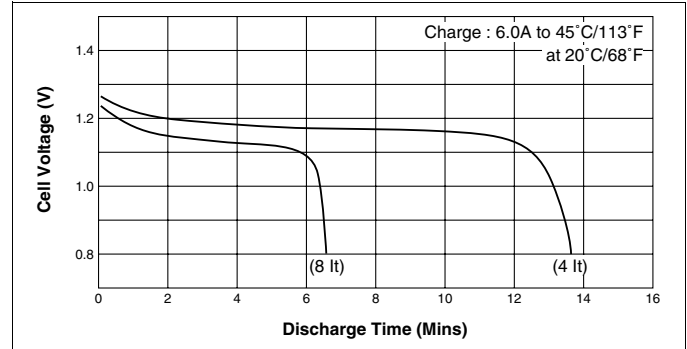

## Cell Type N-4000DRL Specifications

Nominal Capacity		4000mAh	
Nominal Voltage		1.2V	
Charging Current	Standard	400mA	
	Fast	6000mA	
Charging Time	Standard	14 to 16Hrs.	
	Fast	about 1Hr.	
Ambient Temperature	Charge	Standard	0°C to +45°C [+32°F to 113°F]
		Fast	5°C to +40°C [+41°F to 104°F]
	Discharge	-20°C to +60°C [-4°F to 140°F]	
Storage		-30°C to +50°C [-22°F to 122°F]	
Internal Impedance (Av.) (at 50% discharge)		2.8mΩ (at 1000Hz)	
Weight		160g/5.64oz	
Dimensions(D)×(H) (with tube)		33.0 <sup>0</sup> <sub>-0.9</sub> × 59.5 <sup>0</sup> <sub>-1.5</sub> mm	
		1.30 <sup>0</sup> <sub>-0.04</sub> × 2.34 <sup>0</sup> <sub>-0.06</sub> inch	

### Typical Characteristics

Charge (5 cells pack)

Discharge (at high rate)

Cell Capacity (at various discharge rate)

Discharge (at high rate)

Discharge (at low rate)

Temperature (Charge & Discharge)