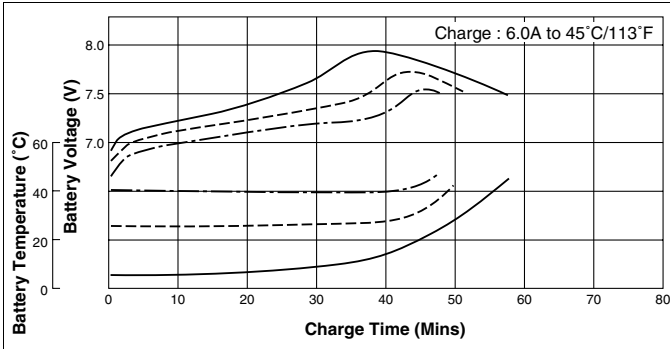

Dimensions of Bare Cell	H	58.4 ±0.4	mm
		2.299 ±0.016	inch
D	32.3 ±0.3	mm	
	1.272 ±0.012	inch	
d	8.5	mm	
	0.335	inch	

## Cell Type N-4000DRL Specifications

Nominal Capacity		4000mAh	
Nominal Voltage		1.2V	
Charging Current	Standard	400mA	
	Fast	6000mA	
Charging Time	Standard	14 to 16Hrs.	
	Fast	about 1Hr.	
Ambient Temperature	Charge	Standard	0°C to +45°C [+32°F to 113°F]
		Fast	5°C to +40°C [+41°F to 104°F]
	Discharge	-20°C to +60°C [-4°F to 140°F]	
Storage		-30°C to +50°C [-22°F to 122°F]	
Internal Impedance (Av.) (at 50% discharge)		2.8mΩ (at 1000Hz)	
Weight		160g/5.64oz	
Dimensions(D)×(H) (with tube)		33.0 <sup>0</sup> <sub>-0.9</sub> × 59.5 <sup>0</sup> <sub>-1.5</sub> mm	
		1.30 <sup>0</sup> <sub>-0.04</sub> × 2.34 <sup>0</sup> <sub>-0.06</sub> inch	

### Typical Characteristics

Charge (5 cells pack)

Discharge (at high rate)

Cell Capacity (at various discharge rate)

Discharge (at high rate)

Discharge (at low rate)

Temperature (Charge & Discharge)