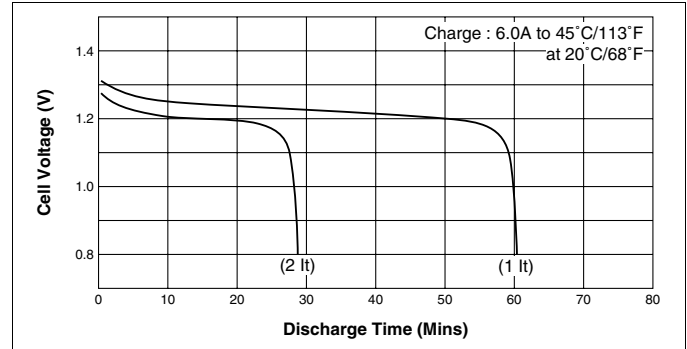

Dimensions of Bare Cell	H	58.4 ±0.4	mm
		2.299 ±0.016	inch
D	32.3 ±0.3	mm	
	1.272 ±0.012	inch	
d	8.5	mm	
	0.335	inch	

## Cell Type N-4000DRL Specifications

Nominal Capacity		4000mAh	
Nominal Voltage		1.2V	
Charging Current	Standard	400mA	
	Fast	6000mA	
Charging Time	Standard	14 to 16Hrs.	
	Fast	about 1Hr.	
Ambient Temperature	Charge	Standard	0°C to +45°C [+32°F to 113°F]
		Fast	5°C to +40°C [+41°F to 104°F]
	Discharge	-20°C to +60°C [-4°F to 140°F]	
Storage		-30°C to +50°C [-22°F to 122°F]	
Internal Impedance (Av.) (at 50% discharge)		2.8mΩ (at 1000Hz)	
Weight		160g/5.64oz	
Dimensions(D)×(H) (with tube)		33.0 <sup>0</sup> <sub>-0.9</sub> × 59.5 <sup>0</sup> <sub>-1.5</sub> mm	
		1.30 <sup>0</sup> <sub>-0.04</sub> × 2.34 <sup>0</sup> <sub>-0.06</sub> inch	

### Typical Characteristics

Charge (5 cells pack)

Discharge (at high rate)

Cell Capacity (at various discharge rate)

Discharge (at high rate)

Discharge (at low rate)

Temperature (Charge & Discharge)