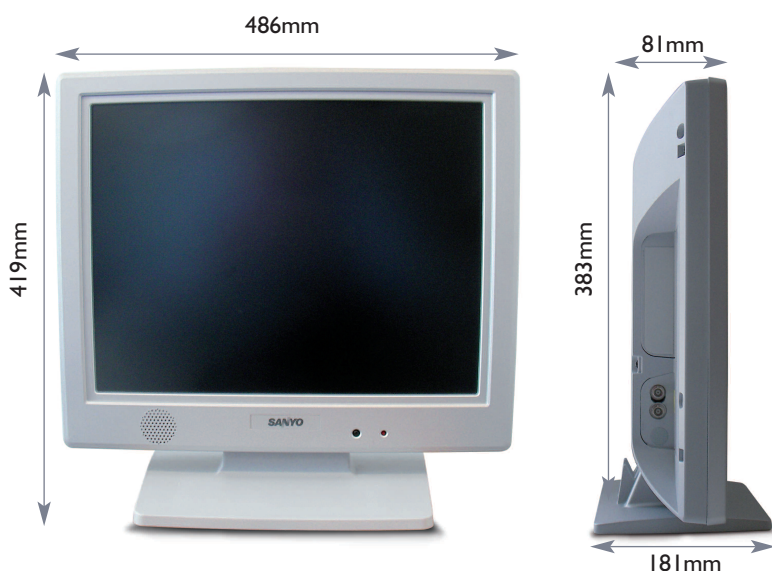

VMC-L7715P LCD Monitor

MAIN FEATURES

- 15 inch LCD Monitor for CCTV with PAL/NTSC colour system
- Slim Flat cabinet
- Video IN / OUT terminal (Loop through) - BNC x 2

PANEL

- Screen size: 15", 4:3 visual size
- Resolution: XGA (1024x768)

	Without Stand			With Stand		
	Width	Height	Depth	Width	Height	Depth
DIMENSIONS	366mm	305mm	74mm	366mm	342mm	181mm

SANYO

VMC-L7720P LCD Monitor

MAIN FEATURES

- 20 inch LCD Monitor for CCTV with PAL/NTSC colour system
- Slim Flat cabinet
- Video IN / OUT terminal (Loop through)- BNC x 2
- Internal power unit (No AC/DC adaptor)

PANEL

- Screen size: 20", 4:3 visual size
- Resolution: VGA (640x480)

COLOUR SYSTEM

- Colour system: PAL, NTSC 3.58 (AV-in)

TERMINALS

- Video IN / OUT: BNC type (Always through loop)

POWER SUPPLY

- Power Supply: 220 - 240V, 50Hz

ACCESSORIES

- Instruction Manual • Monitor Stand

REAR VIEW - Fixing point on the wall

	Without Stand			With Stand		
	Width	Height	Depth	Width	Height	Depth
DIMENSIONS	486mm	383mm	81mm	486mm	419mm	181mm

SANYO