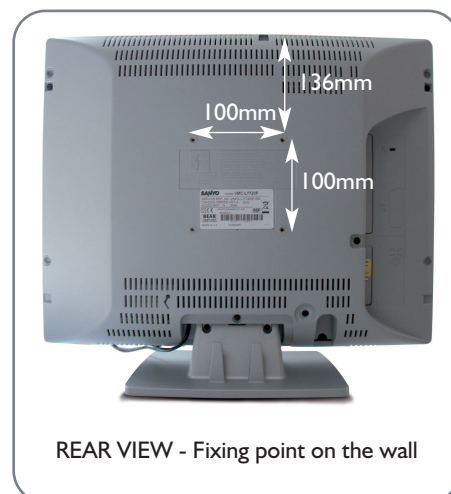

	Without Stand			With Stand		
	Width	Height	Depth	Width	Height	Depth
DIMENSIONS	366mm	305mm	74mm	366mm	342mm	181mm

SANYO

VMC-L7720P LCD Monitor

MAIN FEATURES

- 20 inch LCD Monitor for CCTV with PAL/NTSC colour system
- Slim Flat cabinet
- Video IN / OUT terminal (Loop through)- BNC x 2
- Internal power unit (No AC/DC adaptor)

PANEL

- Screen size: 20", 4:3 visual size
- Resolution: VGA (640x480)

COLOUR SYSTEM

- Colour system: PAL, NTSC 3.58 (AV-in)

TERMINALS

- Video IN / OUT: BNC type (Always through loop)

POWER SUPPLY

- Power Supply: 220 - 240V, 50Hz

ACCESSORIES

- Instruction Manual • Monitor Stand

REAR VIEW - Fixing point on the wall

	Without Stand			With Stand		
	Width	Height	Depth	Width	Height	Depth
DIMENSIONS	486mm	383mm	81mm	486mm	419mm	181mm

SANYO