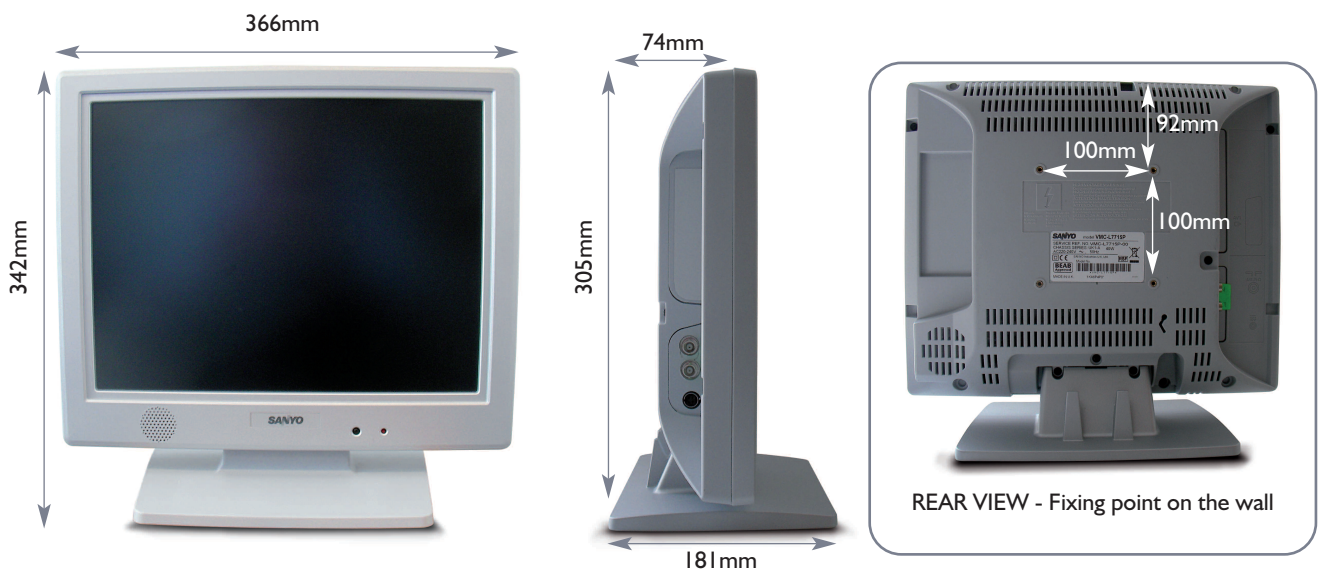

VMC-L7715P LCD Monitor

MAIN FEATURES

- 15 inch LCD Monitor for CCTV with PAL/NTSC colour system
- Slim Flat cabinet
- Video IN / OUT terminal (Loop through) - BNC x 2

PANEL

- Screen size: 15", 4:3 visual size
- Resolution: XGA (1024x768)

	Without Stand			With Stand		
	Width	Height	Depth	Width	Height	Depth
DIMENSIONS	366mm	305mm	74mm	366mm	342mm	181mm

SANYO

VMC-L7720P LCD Monitor

MAIN FEATURES

- 20 inch LCD Monitor for CCTV with PAL/NTSC colour system
- Slim Flat cabinet
- Video IN / OUT terminal (Loop through)- BNC x 2
- Internal power unit (No AC/DC adaptor)

PANEL

- Screen size: 20", 4:3 visual size
- Resolution: VGA (640x480)

COLOUR SYSTEM

- Colour system: PAL, NTSC 3.58 (AV-in)

TERMINALS

- Video IN / OUT: BNC type (Always through loop)

POWER SUPPLY

- Power Supply: 220 - 240V, 50Hz

ACCESSORIES

- Instruction Manual • Monitor Stand

REAR VIEW - Fixing point on the wall

	Without Stand			With Stand		
	Width	Height	Depth	Width	Height	Depth
DIMENSIONS	486mm	383mm	81mm	486mm	419mm	181mm

SANYO