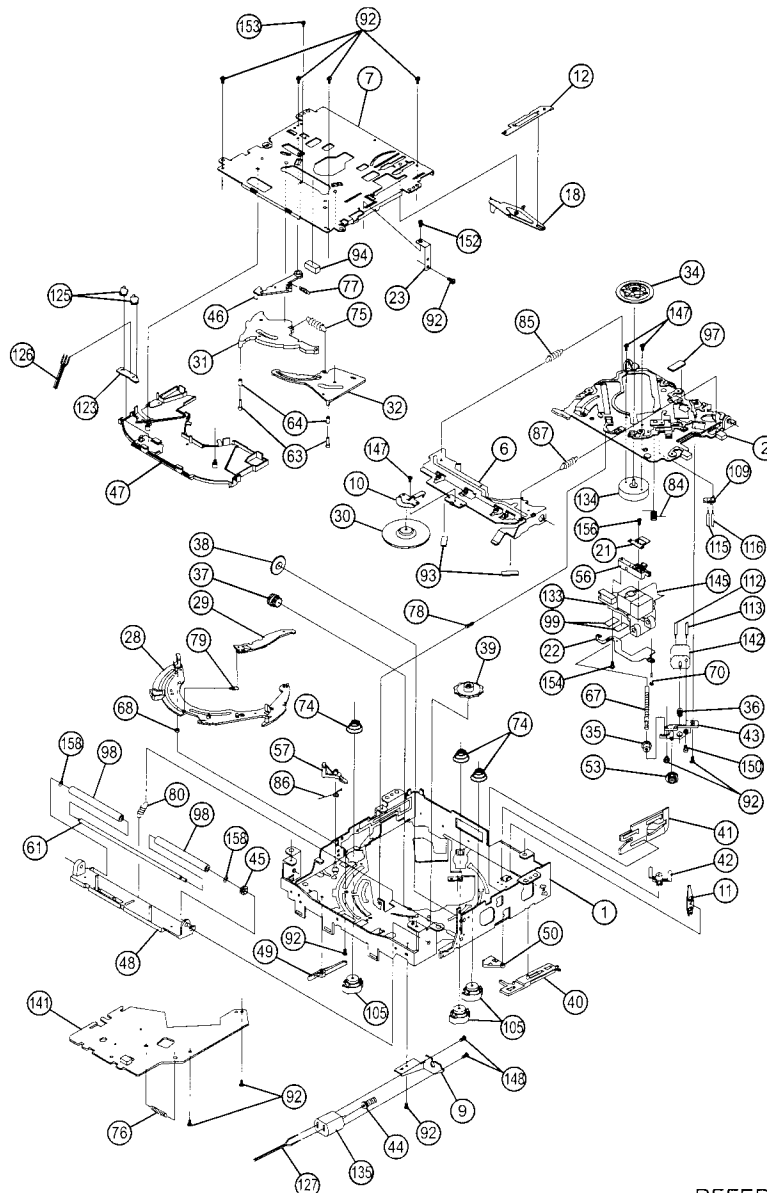

SERVICE MANUAL

Correction

Full Panel Detachable
High Power
FM / AM Stereo Receiver
Compact Disc Player

ECD-780

114782838

Regarding ECD-780, the wrong drawing has appeared in CD mechanism exploded view. Please see the CD mechanism exploded view in this Supplement and use this together with the original Service Manual (Ref. No. SM-7900004) that had already been issued to refer for the slight amendment of the design.

CD Mechanism Exploded View (MECHANISM #5BB002)

Free Manuals Download Website

<http://myh66.com>

<http://usermanuals.us>

<http://www.somanuals.com>

<http://www.4manuals.cc>

<http://www.manual-lib.com>

<http://www.404manual.com>