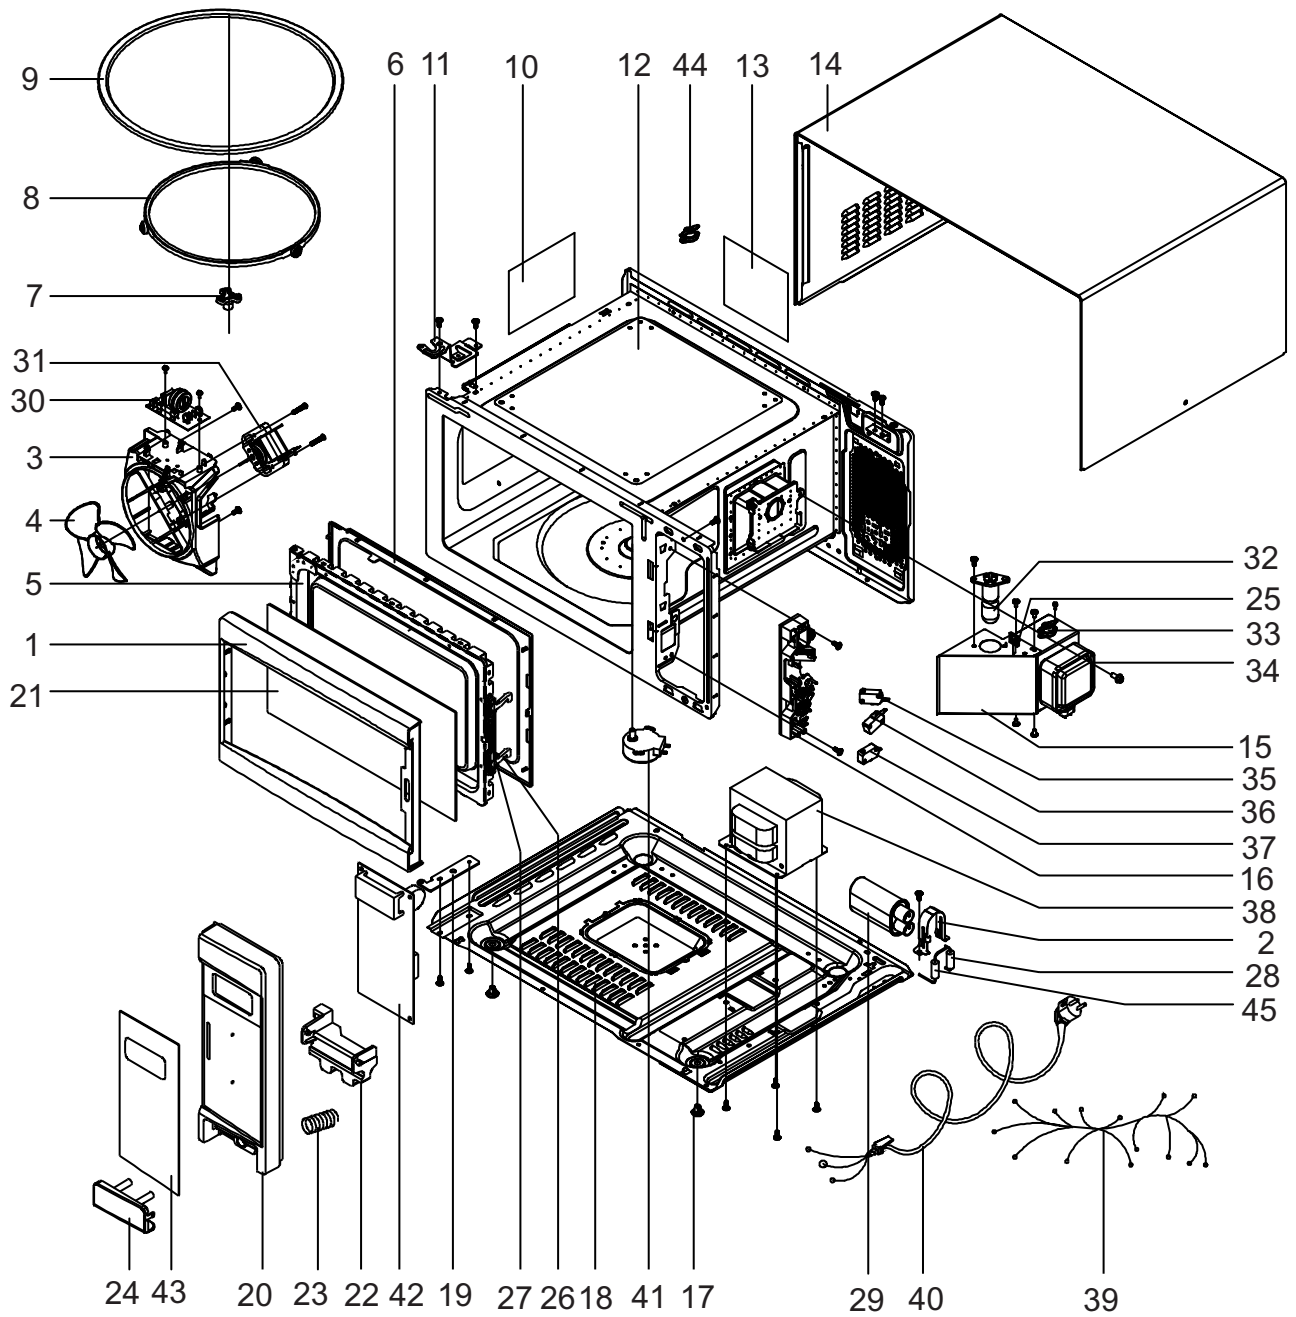

REFERENCE No. SM151040

SCHEMATIC DIAGRAM

EXPLODED VIEW

PARTS LIST

REF.No.	PARTS No.	DESCRIPTION	Q'TY	REMARK
1	GASUS08/P01001	Door frame	1	
2	GASUS08/P03001	H.V. Capacitor holder	1	
3	GASUS08/P04001	Fan shroud	1	
4	GASUS08/P05001	Fan blade	1	
5	GASUS08/P06001	Door	1	
6	GASUS08/P07001	Choke cover	1	
7	GASUS08/P09001	Turntable connector	1	
8	GASUS08/P10001	Roller ring ass'y	1	
9	GASUS08/P11001	Turntable glass tray	1	
10	GASUS08/P12001	Mica sheet	1	
11	GASUK08/P11001	Upper hinge	1	
12	GASUS08/P15001	Oven cavity	1	
13	GASUS08/P16001	Rating label	1	
14	GASUS08/P17001	Outer cabinet	1	
15	GASUS08/P21001	Air duct	1	
16	GASUS08/P22001	Switch holder	1	
17	GASUS08/P25001	Oven foot	4	
18	GASUS08/P26001	Base plate	1	
19	GASUS08/P27001	Lower hinge	1	
20	GASUS08/P28001	Control panel	1	
21	GASUS08/P29001	Door window	1	
22	GASUS08/P30001	Lever	1	
23	GASUS08/P31001	Spring	1	push button
24	GASUS08/P32001	Push button	1	
25	GASUS08/P56001	Clamp holder	1	
26	GASUS08/P57001	Door hook	1	
27	GASUS08/P58001	Door hook spring	1	
28	 GASUS08/C02001	H.V. Diode	1	CL04-12
29	 GASUS08/C03001	H.V. Capacitor	1	CH85 1.0UF.2100V
30	 GASUS08/C04001	Noise filter	1	FN0-5E20
31	GASUS08/C05001	Fan motor	1	GAL6309U-ZD
32	GASUS08/C06001	Oven lamp	1	Z187 2A 250V
33	GASUS08/C07001	Thermostat	1	KSD105-LC
34	GASUS08/C08001	Magnetron	1	M24FC-610A
35	GASUS08/C09001	Primary micro switch	1	W-15-302C
36	GASUS08/C10001	Monitor micro switch	1	W-15-202C
37	GASUS08/C11001	Second micro switch	1	W-15-102C
38	 GASUS08/C12001	Transformer	1	GAL-1000U-2
39	GASUS08/C13001	Wire harness	1	
40	 GASUK08/C14001	Power cord & plug	1	
41	GASUS08/C15001	Turntable motor	1	GAL-5-120-TD
42	GASUS08/C17001	PCB control	1	MEL001-SA40L
43	GASUS08/C18001	Touch key pad	1	
44	GASUS08/C19001	Thermostat	1	KSD180-LC
45	 GASUS08/C45001	Bidirection diode	1	TS01
	GASUS08/B04001	Instruction manual	1	