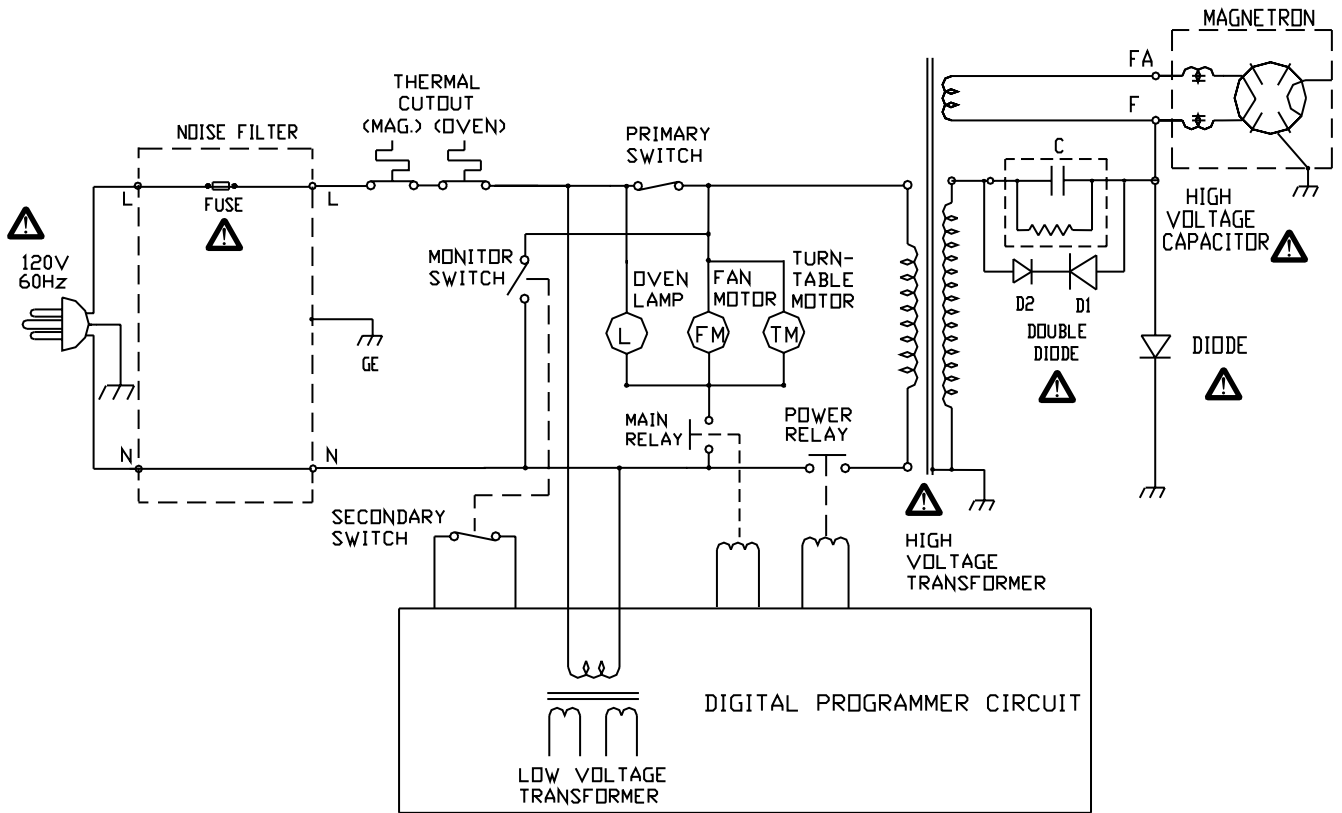

REFERENCE No. SM151040

SCHEMATIC DIAGRAM

EXPLODED VIEW

PARTS LIST

REF.No.	PARTS No.	DESCRIPTION	Q'TY	REMARK
1	GASUS08/P01001	Door frame	1	
2	GASUS08/P03001	H.V. Capacitor holder	1	
3	GASUS08/P04001	Fan shroud	1	
4	GASUS08/P05001	Fan blade	1	
5	GASUS08/P06001	Door	1	
6	GASUS08/P07001	Choke cover	1	
7	GASUS08/P09001	Turntable connector	1	
8	GASUS08/P10001	Roller ring ass'y	1	
9	GASUS08/P11001	Turntable glass tray	1	
10	GASUS08/P12001	Mica sheet	1	
11	GASUK08/P11001	Upper hinge	1	
12	GASUS08/P15001	Oven cavity	1	
13	GASUS08/P16001	Rating label	1	
14	GASUS08/P17001	Outer cabinet	1	
15	GASUS08/P21001	Air duct	1	
16	GASUS08/P22001	Switch holder	1	
17	GASUS08/P25001	Oven foot	4	
18	GASUS08/P26001	Base plate	1	
19	GASUS08/P27001	Lower hinge	1	
20	GASUS08/P28001	Control panel	1	
21	GASUS08/P29001	Door window	1	
22	GASUS08/P30001	Lever	1	
23	GASUS08/P31001	Spring	1	push button
24	GASUS08/P32001	Push button	1	
25	GASUS08/P56001	Clamp holder	1	
26	GASUS08/P57001	Door hook	1	
27	GASUS08/P58001	Door hook spring	1	
28	 GASUS08/C02001	H.V. Diode	1	CL04-12
29	 GASUS08/C03001	H.V. Capacitor	1	CH85 1.0UF.2100V
30	 GASUS08/C04001	Noise filter	1	FN0-5E20
31	GASUS08/C05001	Fan motor	1	GAL6309U-ZD
32	GASUS08/C06001	Oven lamp	1	Z187 2A 250V
33	GASUS08/C07001	Thermostat	1	KSD105-LC
34	GASUS08/C08001	Magnetron	1	M24FC-610A
35	GASUS08/C09001	Primary micro switch	1	W-15-302C
36	GASUS08/C10001	Monitor micro switch	1	W-15-202C
37	GASUS08/C11001	Second micro switch	1	W-15-102C
38	 GASUS08/C12001	Transformer	1	GAL-1000U-2
39	GASUS08/C13001	Wire harness	1	
40	 GASUK08/C14001	Power cord & plug	1	
41	GASUS08/C15001	Turntable motor	1	GAL-5-120-TD
42	GASUS08/C17001	PCB control	1	MEL001-SA40L
43	GASUS08/C18001	Touch key pad	1	
44	GASUS08/C19001	Thermostat	1	KSD180-LC
45	 GASUS08/C45001	Bidirection diode	1	TS01
	GASUS08/B04001	Instruction manual	1	