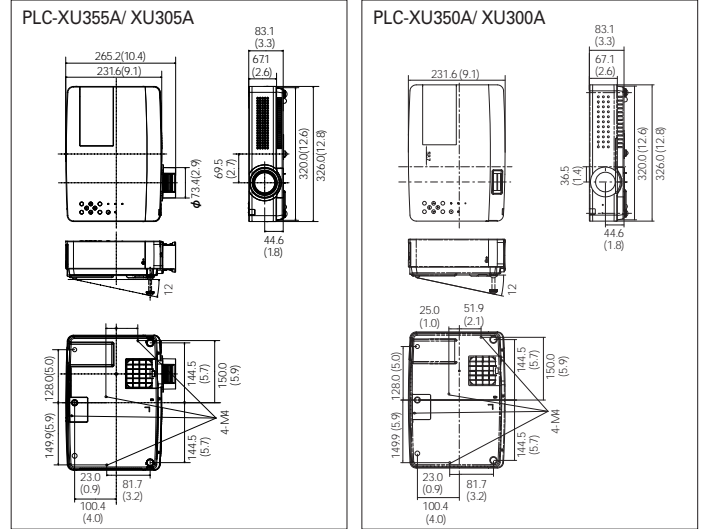

Dimensions (unit: mm (inch))

SANYO Presentation Technologies

Toll free: 888-337-1215 www.sanyoprojectors.com

© 2010 SANYO North America Corporation.