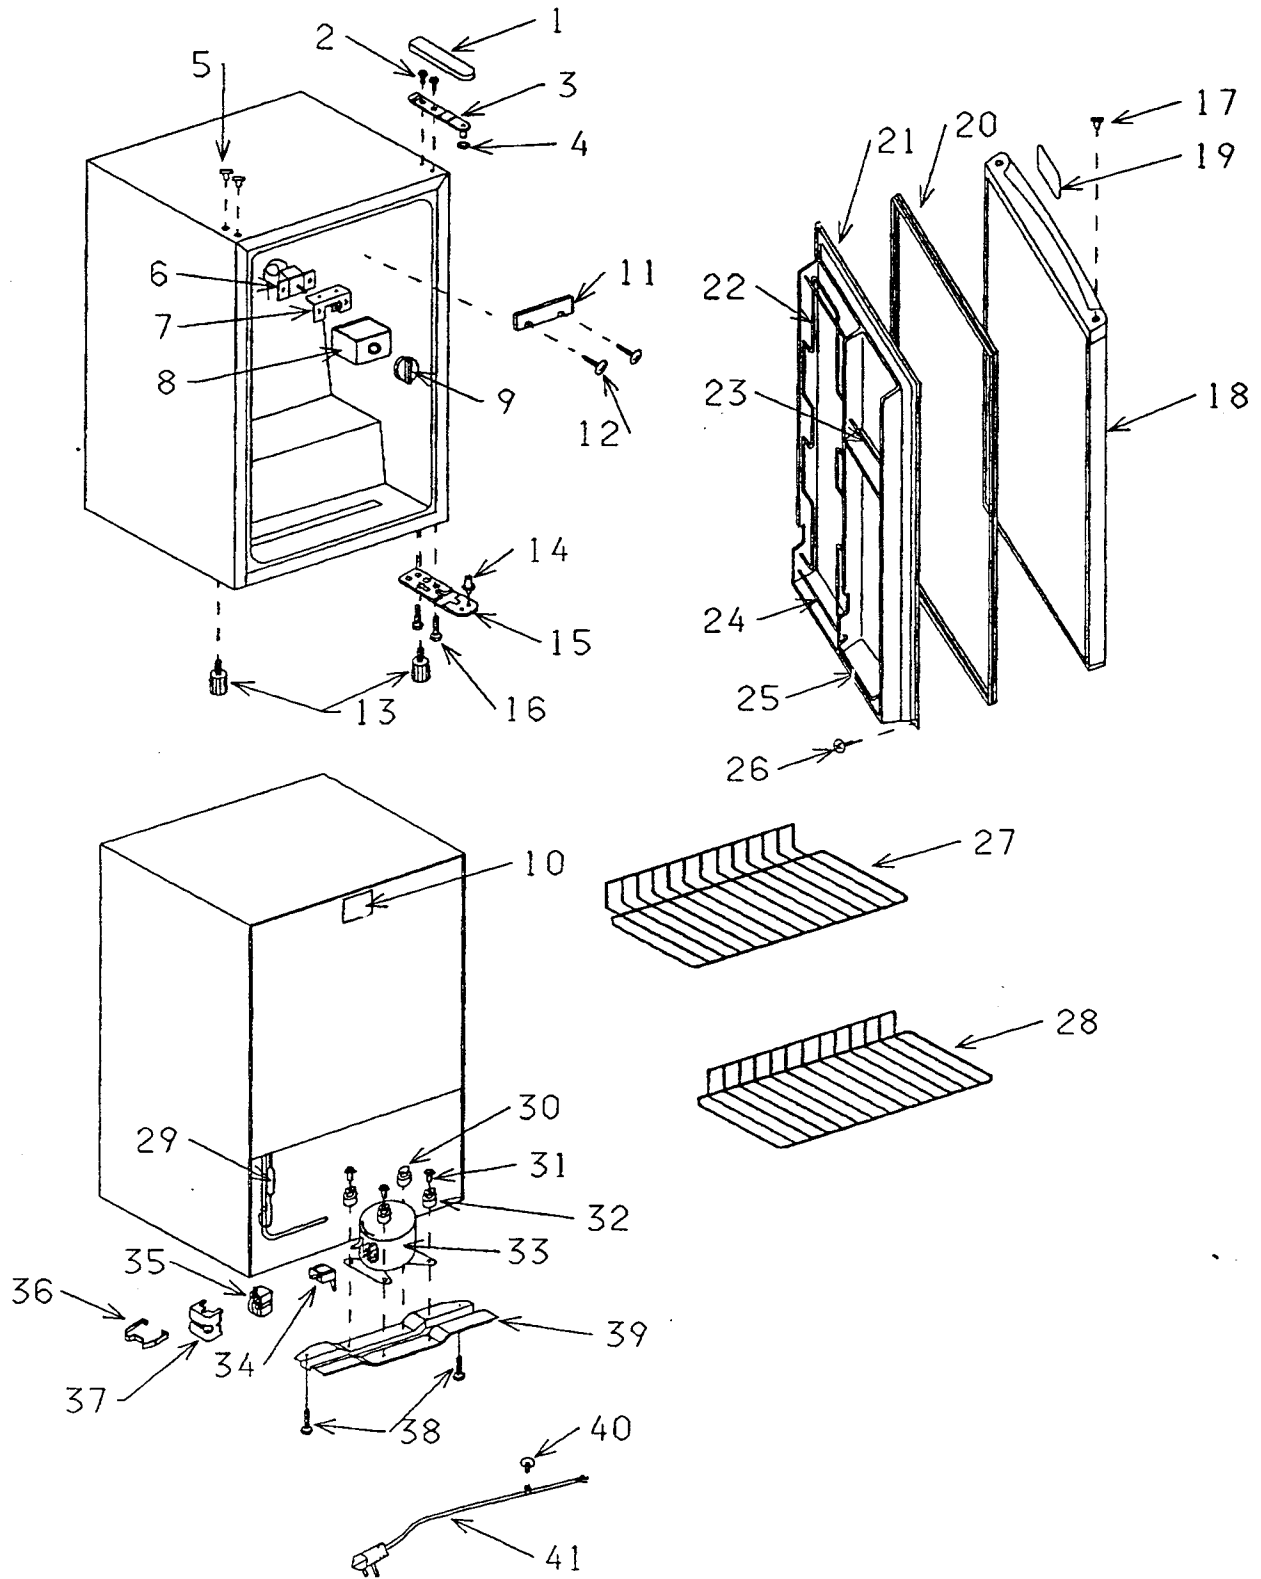

24	8332320351900A	Door Bar	
25	8332320351800	Door Panel Bottom	
26	S1440100001000	Screw	
27	8332220551100D	Shelf	
28	8332220551200	Shelf, Bottom	
29	8330420250700	Drier	
30	8332430650301	Grommet Compressor Mounting #10196, no hole	
31	8312430970001	Bolt, Compressor Mounting #10194	
32	8312430683101	Grommet, Compressor Mounting #10195	
33	OBC8035710210W	Compressor	
34	4BC4S20001870	Overload relay	
35	4204947370	PTC Thermistor	
36	8012892670200	Clip, relay cover	
37	8332533250800	Relay cover	
38	SFSHY50120SE-	Bolts	
39	8332120150271C	Compressor base plate	
40	S0440080001T00	Screw	
41	8334243C50700	Power cord	

PARTS NOT ILLUSTRATED

	8336460146400	Owners Manual + Parts List	
	8336411961400	+ Auxiliary Manual	

MODEL NAME: SR-2410K