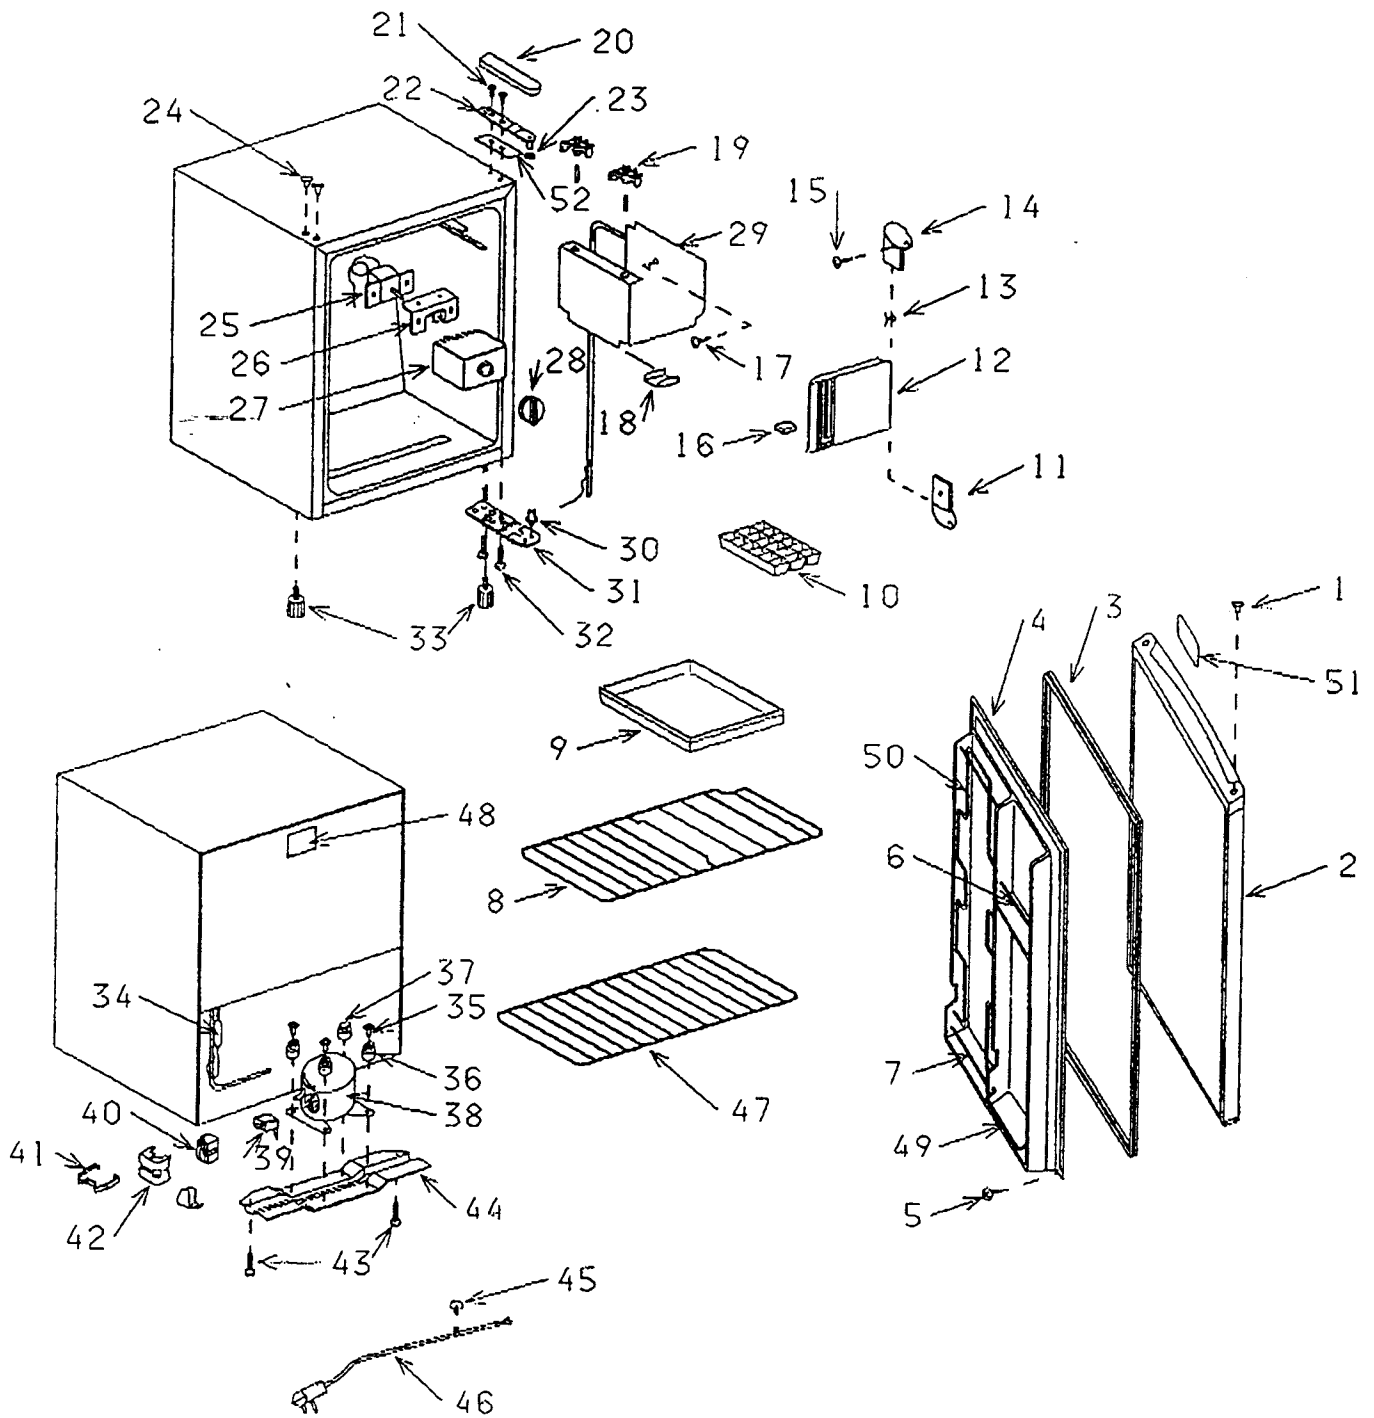

Parts List

SR-2570K

CAUTION: Use Sanyo part numbers on all orders, not the illustration numbers.

Illus. No.	Part No.	Description	Illus. No.	Part No.	Description
1	8332332870410	Grommet Cap, Black	27	8332230850500	Thermo Panel
2	8330310153800	Foamed Door Assy	28	8312612083272	Thermo Knob
3	8330331651610	Door Gasket, Black	29	833A410150600A	Evaporator Assy
4	8332320161200	Door Liner	30	8332132051570	Shaft Hinge Bottom
5	S1440100001000	Screw	31	8332132051381	Bottom Hinge
6	8332320351800	Panel Bar	32	SFSHY50120SE-	Bolts
7	8332320351900A	Panel Bar, Lower	33	8332111050070	Leg
8	8332220551900C	Shelf, Upper	34	8330420250300	Drier
9	8312220210575	Drip Tray	35	8312430970001	Compressor Mtg. Bolts
10	8332221460200	Ice Cube Tray	36	8312430683101	Compressor Mtg Grommets
11	8312232184400	Evap. Door Hinge, Low	37	8332430650301	Compressor Mtg. Grommet,
12	8312230583886	Evap. Door	38	0BC8035715210W	Compressor
13	8312232980670	Spring, Evaporator Door	39	4BC4S20000570	OverLoad Relay
14	8312232184300	Evap. Door Hinge, Upper	40	4204947370	PTC Thermistor
15	S1450120200700	Screw	41	8012892670200	Clip, Relay Cover
16	8312430610500	Evaporator Door Bumper	42	8332533250800A	Relay Cover
17	S3145180200201	Screw	43	SFSHY50120SE-	Bolts
18	8332432750200	Clamp, Thermo Bulb	44	8332120150271B	Compressor Base Plate
19	8319232500100	Evap. Bracket w/pin	45	S1440100001000	Screw
20	8332133050471	Cover Hinge Top, Black	46	8334243C50700	Power Cord
21	S31050160001GT	Bolt	47	8312220592270	Shelf, Lower
22	8330132050700	Hinge Top	48	8336421950300	Wiring Diagram w/o Light
23	8332132550410	Nylon Washer	49	8312320383471	Panel Guard
24	8332332850600	Plug Button Black	50	8332320360300B	Can Dispenser
25	2FB4S40100200	Thermostat	51	8332331052010	Mascot
26	8312233125471	Plate Mtg. Thermo	52	8332332550200	Shim, Hinge Top

Parts Not Illustrated

Part No.	Description
8336460142902	Owner's manual
8336460645700	FTC Label
8312322310600	Bushing, PE

MODEL NAME: SR-2570K