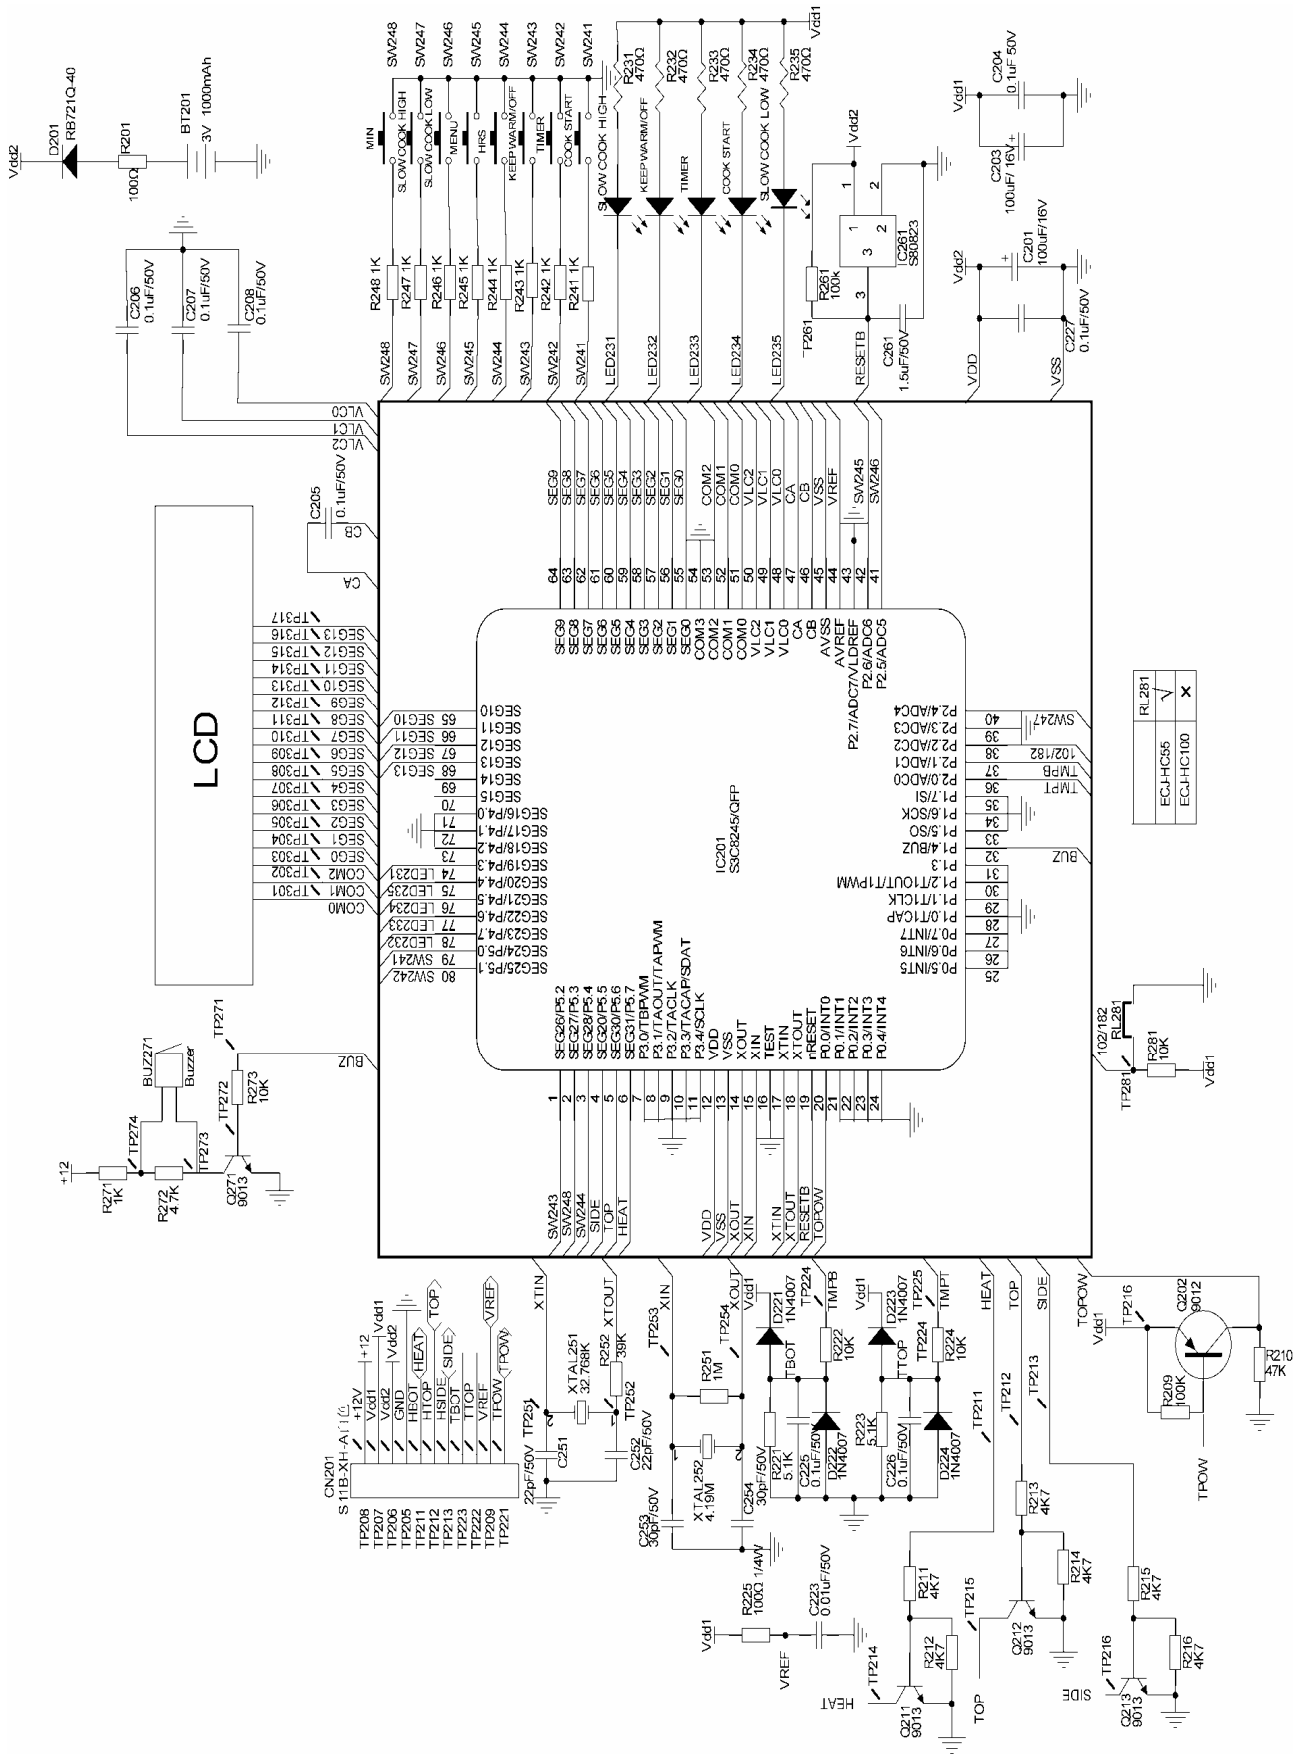

FILE NO.

**SANYO**

Parts List

RICE COOKER

ECJ-HC100S (USA)

PRODUCT CODE

NO. 142263206

### Specifications

This model can be used in areas where the power frequency is 50Hz or 60Hz

		ECJ-HC100S
Power source		AC120V
Power Consumption	Cooking	910W
	Keep Warm	44Wh
Cooking Capacity	White Rice	2-10 Cups
	Brown Rice	2-8 Cups
	Rinse-Free Rice	2-10 Cups
	Sweet	2-6 Cups
	Haiga	2-10 Cups
	Porridge	0.5-2.5 Cups
Dimensions	Mixed	2-6 Cups
	Width	279mm
	Depth	353mm
	Height	247mm
Weight		Approx 4.4Kg
Cord Length		Approx 0.95Kg

Specifications subject to change without notice

REFERENCE NO.SM6710027

# Circuit Diagram (Power)