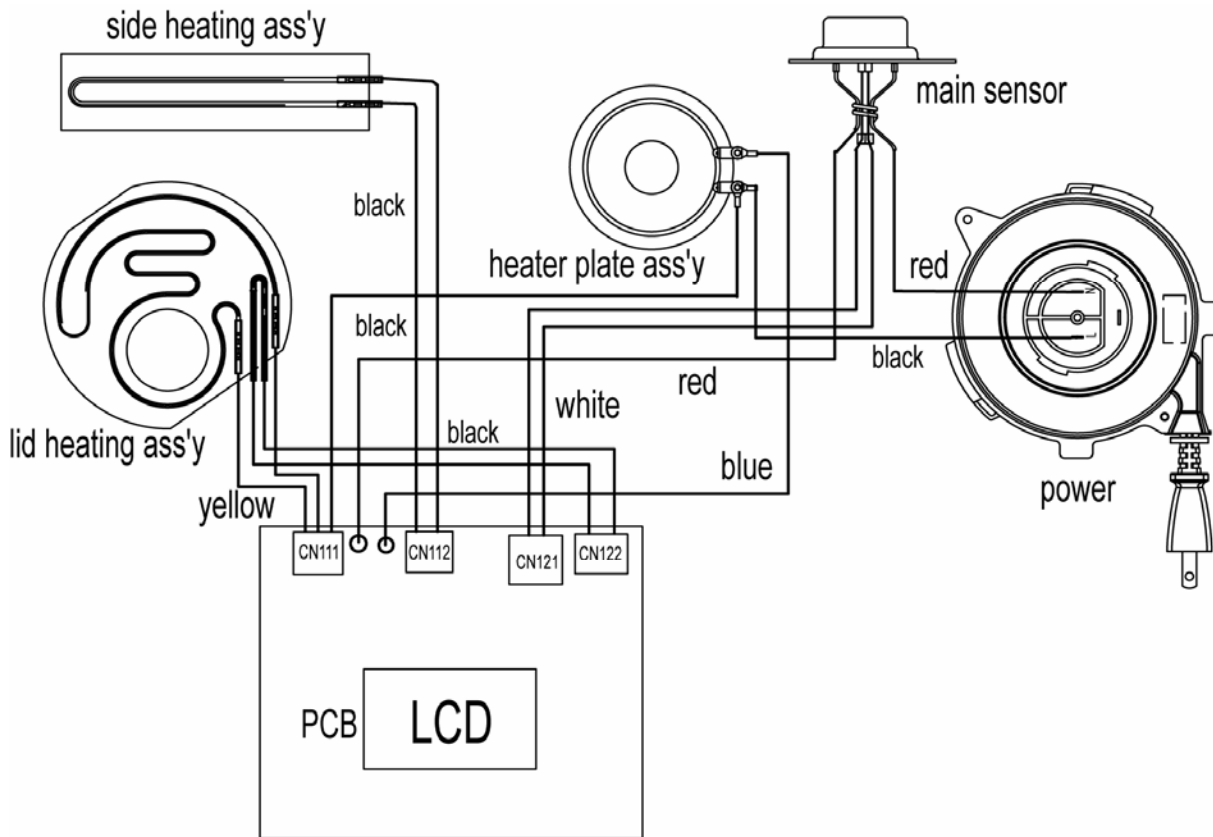

Wiring Diagram