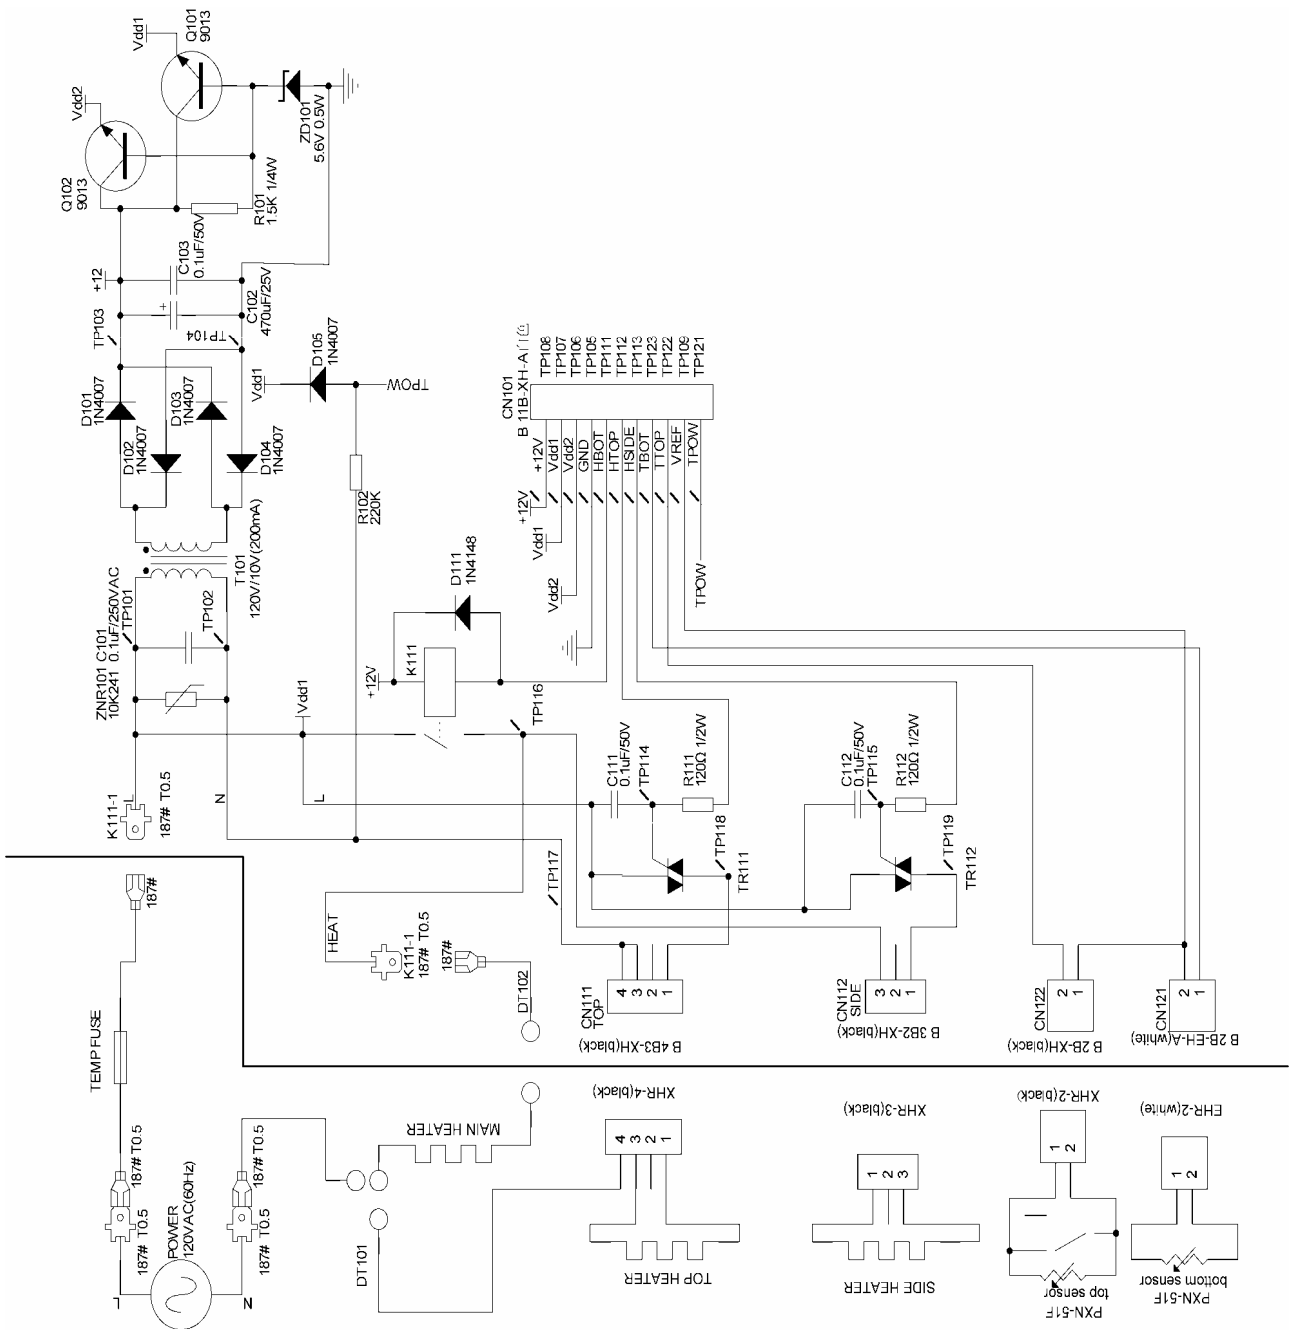

Circuit Diagram (Power)