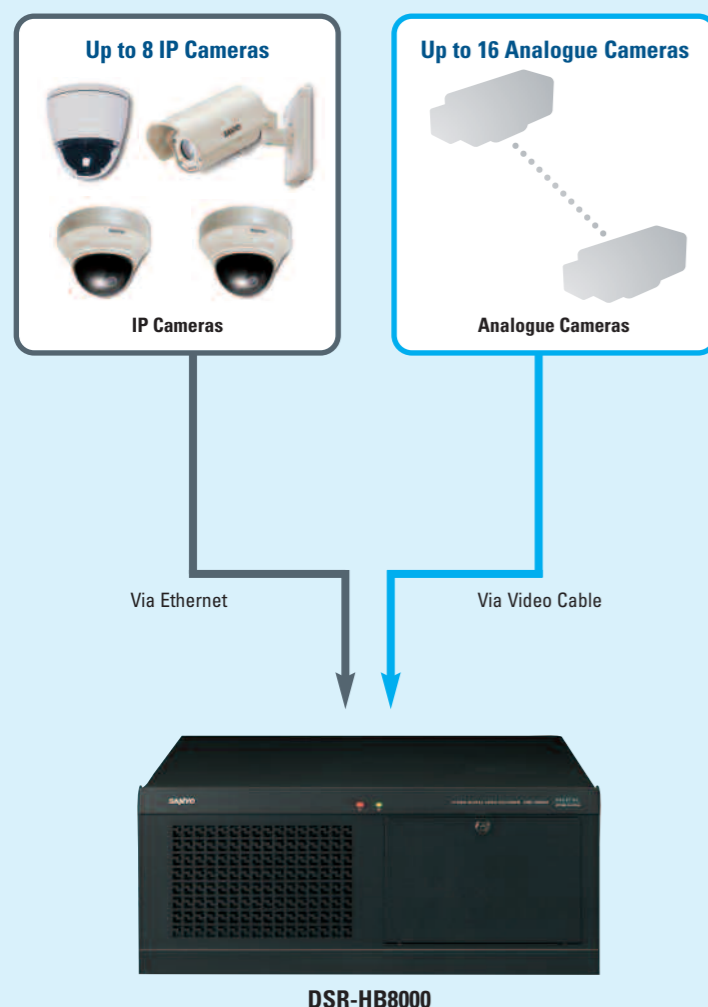

- HDD recorder with 9 or 16 channel multiplexer
- Simultaneous recording and playback at 100 IPS
- Picture Resolution 720 x 288 (pixels)
- Live picture monitoring at 450 (50 x 9) IPS/800 (50 x 16) IPS
- Built-in H-SSP controller with camera telemetry control
- Network Capability
- JPEG2000 compression
- HDD capacity up to 1.5 TB
- VA-SW5000 DVR management software

- HDD recorder 9 or 16 channel multiplexer
- Simultaneous recording and playback at 100 IPS
- Picture Resolution 720 x 288 (pixels)
- Live picture monitoring at 450 (50 x 9) IPS/800 (50 x 16) IPS
- Built-in H-SSP controller with camera telemetry control
- Network Capability
- JPEG2000 compression
- HDD capacity up to 1.5 TB
- VA-SW5000 DVR management software

These models feature the following:

- JPEG 2000 Compression Technology
- Network Capability: Live/Playback/Multichannel Download
- Telemetry Control and Preset upon Alarm recording
- Storage Capacity with External HDD Unit VA-EXH or RAID unit
- Special 'Region of Interest' feature (ROI) - Variable resolution within an image

VA-EXH

- External HDD Unit for DSR-57XX series
- Storage for up to 4 HDD's
- HDD Size up to 3Tb

- MPEG 4 Compression
- Up to 100ips Recording rate
- Simultaneous Record and Playback
- Available with 160GB, 300GB, 500GB Hard Drives
- Camera telemetry (Front panel and Network operation) via RS485
- Motion detection
- Pre & Post Alarm recording
- 4ch Audio recording
- Time/Date, event and timeline search
- Full integration with LAN connection
- USB 2.0 port (Flash drive) for data download (JPEG & AVI)
- COAX and VGA monitor out (exclusive)
- IR remote control
- 4 Alarm input, 1 Alarm output
- Compact Size 350mm width

- MPEG 4 Compression
- Up to 200ips Recording rate
- Simultaneous Record and Playback
- Available with 160GB, 300GB, 600GB, 800GB and 1000GB Hard Drives
- Camera telemetry (Front panel, Controller & Network operation) via RS485
- Motion detection
- Pre & Post Alarm recording
- 4ch Audio recording
- Time/Date, event and timeline search
- Full integration with LAN connection
- Built in CD writer & USB 2.0 port (Flash drive) for data download (JPEG & AVI)
- COAX and VGA Main monitor out (exclusive)
- COAX spot monitor out
- IR remote control
- 16 Alarm input, 4 Alarm output

- Single Channel Hard Disk Recorder
- Ideal VCR Replacement
- M-JPEG Compression
- 520Tvl Image Quality
- Available with 160Gb, 300Gb, and 500Gb Hard Drives
- Simultaneous Record and Playback
- Removable Hard Disc
- 5 Instant Search Functions
- Motion Detection
- Compact Flash for Menu Upload & Image Download

OPTIONS

- VZU-COM300 - Optional LAN Card
- RS232/RS485
- VA-DT300 - Removable tray
- VA-SW300 HDD Reading Software