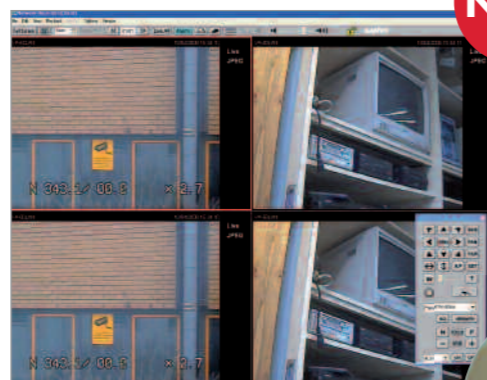

## Network Recording

**DSR-HB8000**

Hybrid DVR

- 16ch DVR/NVR can record up to 8 SANYO network cameras (JPEG Video)
- Network PTZ camera control
- Monitor plus function to operate another 4units DSR-HB8000
- Support NAS (Network Attached Storage)
- Max. 20 network user access
- Network Utility software
- Internet Explorer access

**OPTION**

- Central Management Software

**NEW****VA-SW3050S / VA-SW3050C**

Network Recording Software

- Record and monitoring up to 128 SANYO network cameras (JPEG Video & Audio) (Maximum 16 cameras recording per PC recommended)
- Network PTZ camera control
- Time/Date search
- 16 / 4 / 1 Screen display
- Timer /Alarm recording
- Max 10 Client per Server (each Client PC requires VA-SW3050C)
- Client access to Server (Playback) using Windows Share folder facility
- Client access to Server (Playback) over Router using VPN