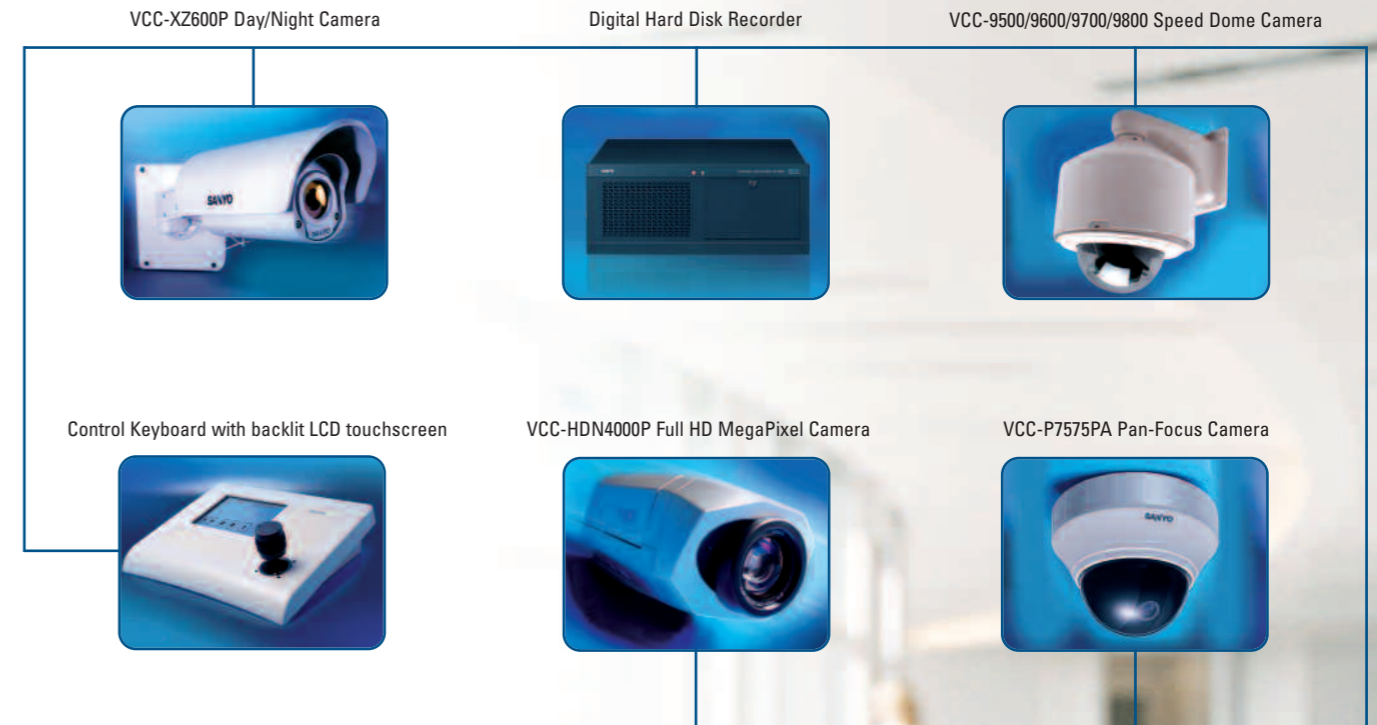

- Network
- Network/Option
- Day/Night Camera
- Colour Camera
- 30 x Zoom Lens
- 36 x Zoom Lens
- Wide - Dynamic
- Vandal Resistant
- VAC 70 Compatible
- High Definition

A product for every application

In 2008 we are pleased to be able to enhance our already extensive product line up with a new full HD (High Definition) camera, the VCC-HDN4000P. This camera uses all of our extensive experience in HD imagery to offer a level of picture quality not previously possible in CCTV cameras. Ground breaking products such as this camera, coupled with our comprehensive range of DVRs, award winning Pan Focus camera range and fully functional dome cameras with x 36 zoom, mean we are perfectly placed to ensure a successful year for all of our customers.