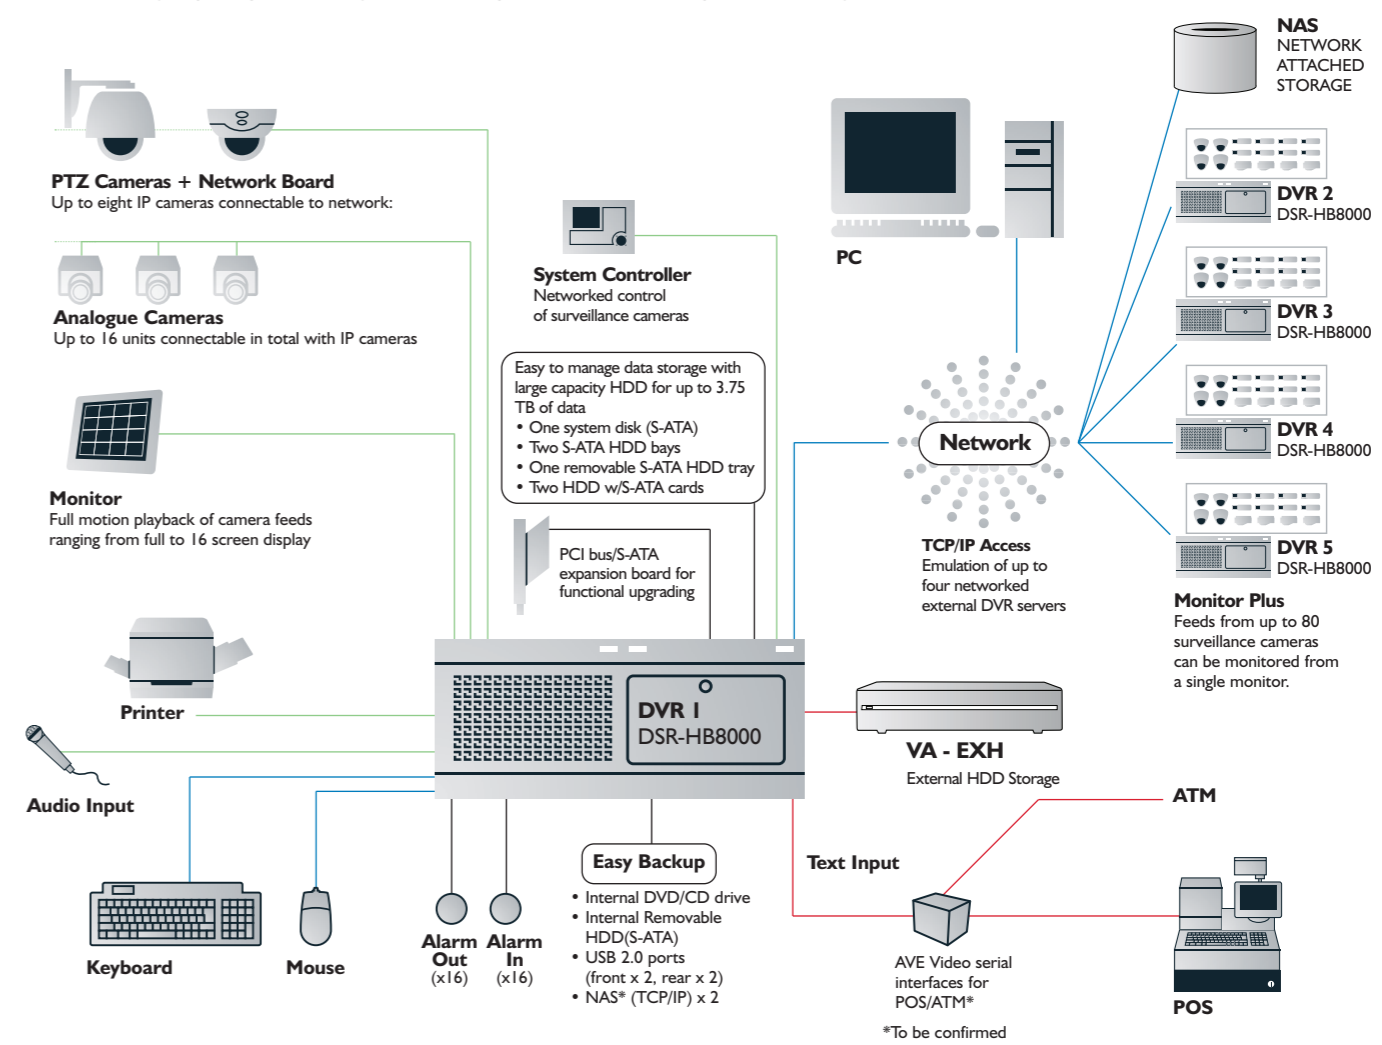

## Dummy Cameras

VC-0410

Standard Camera with Dummy lens

VC-0450

Internal Mini Dome type dummy camera

## DSR HB8000 Centred Network System

Realize high-quality recording and delivery of streams from up to 16 analogue and IP camera in real-time