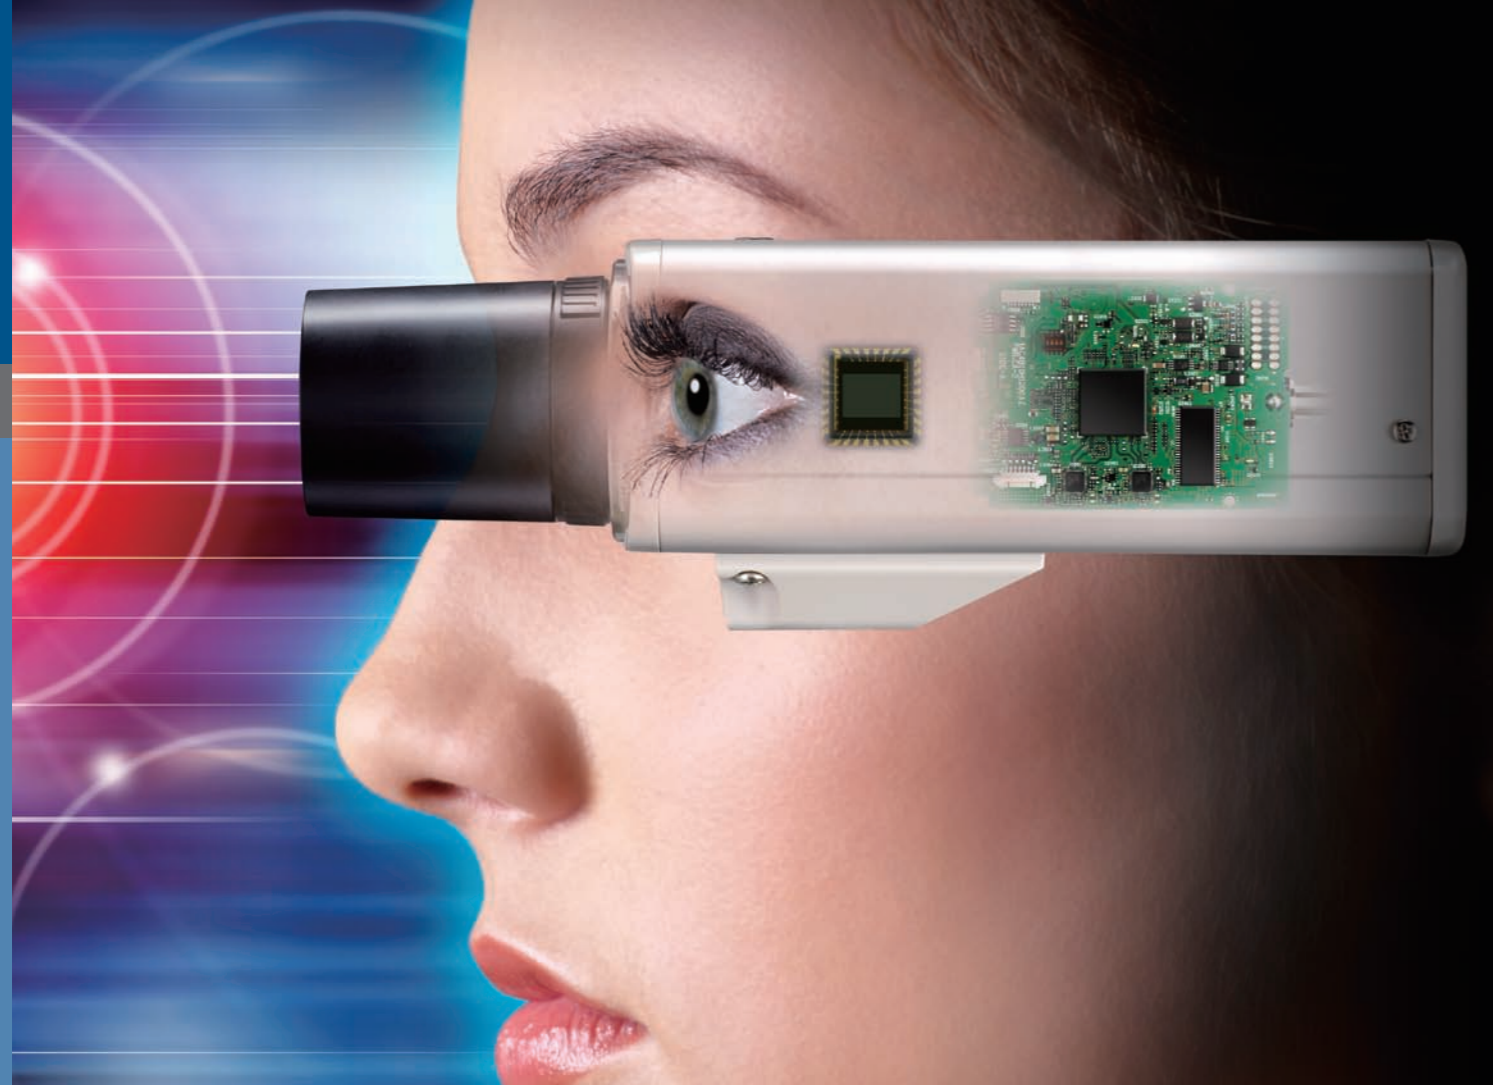

VCC-9800P **36x** **DAY/NIGHT** **OPTION**
x36 Day/night PTZ High Speed Dome Camera

- 540 TV lines
- ¼" colour CCD
- x36 optical zoom
- x16 digital zoom
- Lens f=3.4-122.4 mm, F1.6 – 4.5, 36x optical zoom
- Day/Night Function
- Minimum illumination 0.05 lx (F1.6, 50IRE, B/W mode)
- Panning speed 435°/sec. (1-120°/sec at manual)
- 256 preset position
- 8 alarm inputs/2 alarm outputs
- Image Stabilizer
- Motion detection
- Digital auto flip
- Backlight compensation
- Automatic pursuit
- Extended privacy masking (24x)
- Network (optional)
- 24V AC operation

Advanced Wide Dynamic Range Cameras

Enhanced surveillance that compares favourably to the human eye

Reproducing images more naturally and with greater clarity, the SANYO "Advanced WDR" Surveillance Camera achieves significantly greater dynamic range utilizing SANYO's own innovative technologies.

PAN-FOCUS

The vandal-resistant dome camera that makes installation easy and features a Pan-Focus lens for a picture that's always in focus

Realises a high-definition picture and a reduction of resources spent on installation and management with a Pan-Focus lens that brings all points on screen into focus while maintaining a horizontal resolution of more than 520 TV lines. Mountable on ceilings and walls and enclosed in a rugged, weatherproof housing (IP66 rating) that provides protection against the elements for outdoor use and allows it to withstand attempts by intruders to disable it.