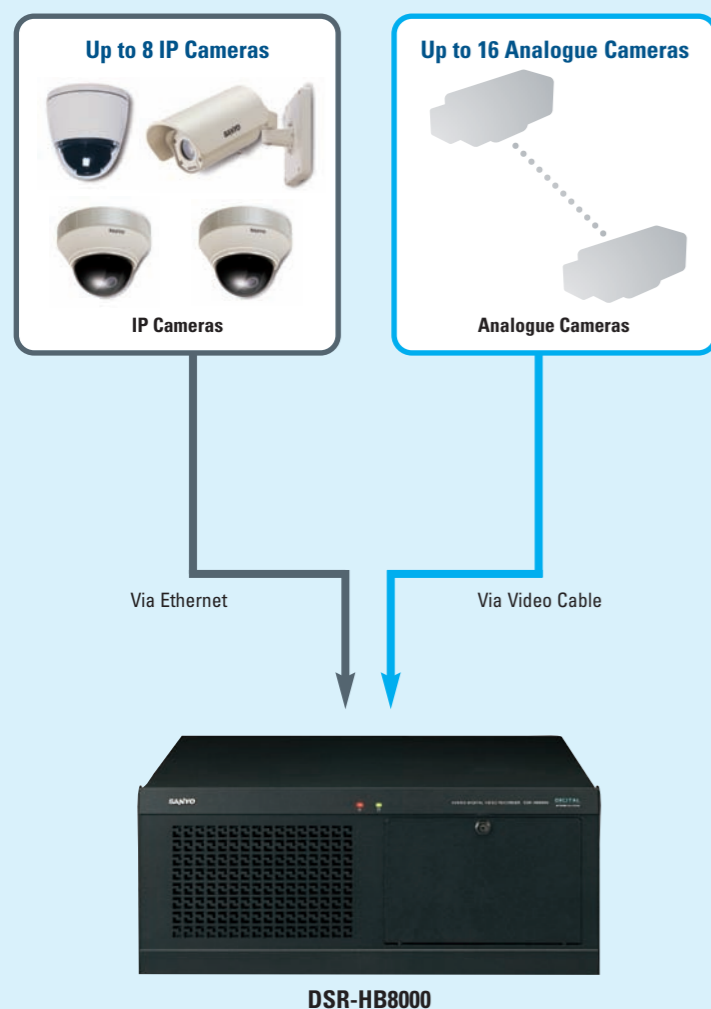

New digital security systems integrating analogue and IP cameras into a single system

The DSR-HB8000's hybrid design allow concurrent connection and control of both IP network and conventional analogue cameras. Up to four IP cameras such as network pan-focus PTZ cameras or the PTZ cameras with network board options can be connected for use with analogue cameras for a total of 16 surveillance cameras in all.