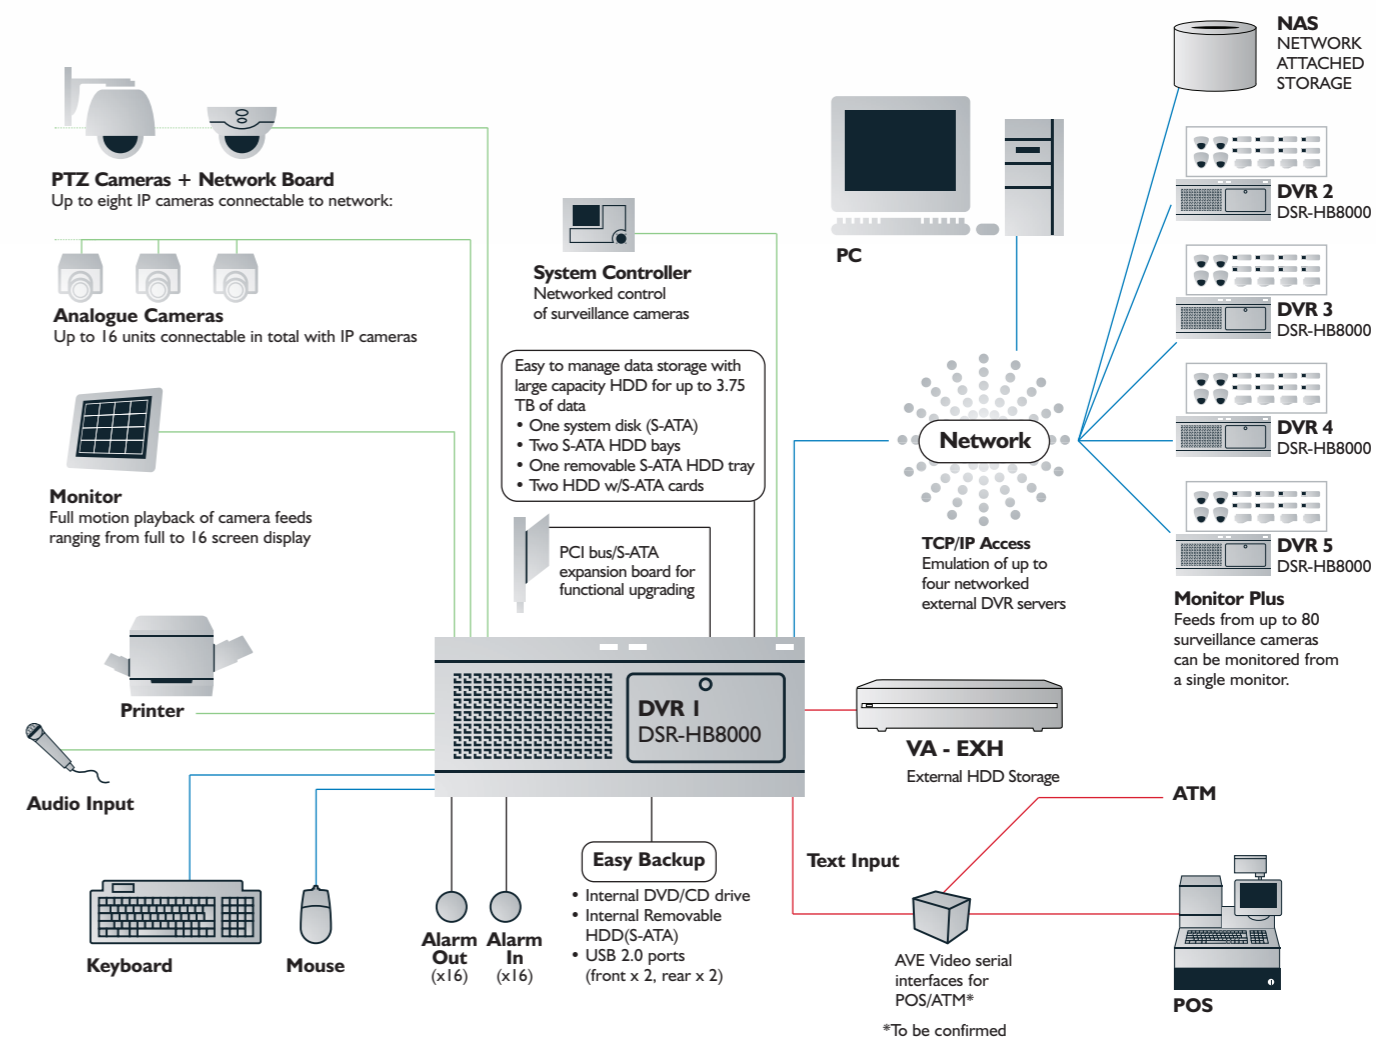

OPTIONS

- VA-10T : Twisted pair video board(NVT)
- VCZ-50 : Smoked dome cover
- VA-DK02 : Flash mount bracket

Digital Hard Disk Recorders

Whether you require the highest digital quality, extensive capacity, ultimate flexibility or simply a reliable recording CCTV system, SANYO can provide the right solution.

DSR-HB8000 Hybrid Digital Video Recorder

- Monitor Plus enables monitoring of up to 80 cameras
- Camera coaxial telemetry control
- Hybrid specs for connection of up to 16 analogue and IP cameras (8 units max.)
- Expandable large capacity HDD for up to 3.75 TB (750GB x 5 bays) including removable drive
- Simultaneous recording and playback
- Live picture monitoring (400 IPS/16 ch)
- Real-time recording speeds for high picture quality: 400 IPS (360 x 288), 200 IPS (720 x 288), 100 IPS (720 x 576)
- Versatile full network capability
- Central Management Software

Full technical specification online at www.uk.sanyo.com

DSR HB8000 Centred Network System

Realize high-quality recording and delivery of streams from up to 16 analogue and IP camera in real-time

Camera Coaxial Telemetry Control

The DSR-HB8000 allows the user to control PTZ and zoom cameras. The unit transmits H-SSP signals by overlaying them on to the video signal through a coaxial cable. This makes it possible to control cameras that support coaxial HSSP transmission without any additional device other video cable, and also from a SANYO controller or over a network. In addition, Pelco and BBV cameras can also be controlled if they support coaxial signal transmission.