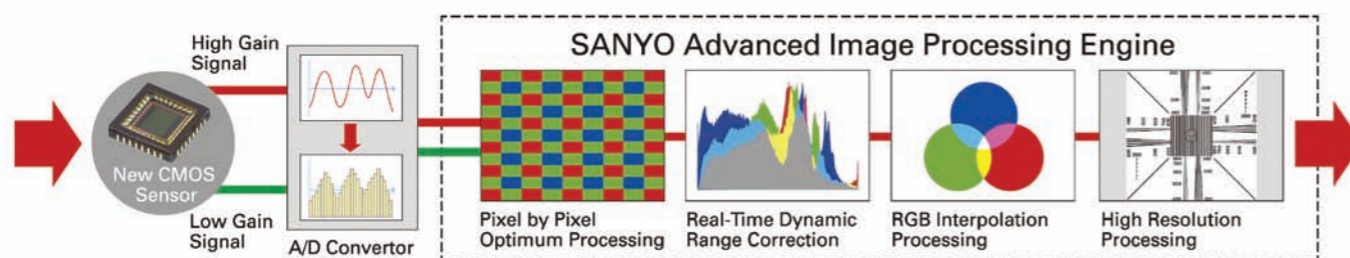

Advanced WDR Image Procession System

VCC-W8775P / W8770P AWD R/G/B VAC 70

Advanced Wide-D Colour Camera

- 1/3" CMOS, 550 TVL Resolution
- Wide Dynamic range 65dB
- SANYO AIP Engine
- Digital Noise Reduction
- Minimum illumination 0.8lx (F1.2)
- Backlight Compensation
- 8 mode Electronic Shutter Speeds
- Electronic iris
- Remote Menu set-up by VAC-70
- CS mount
- DC iris lens only
- DC12-15V/AC24V (VCC-W8775P)
- AC220-230V (VCC-W8770P)