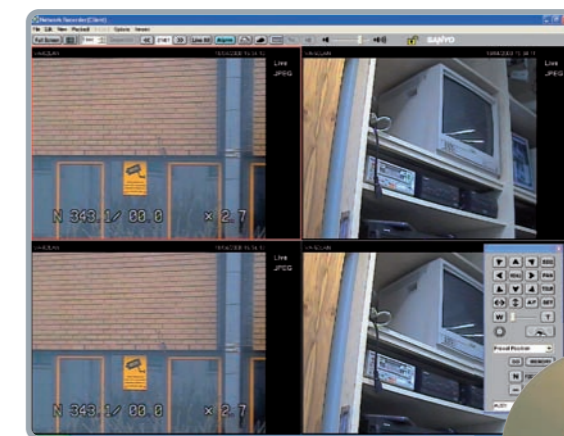

VA-80LAN / VA-82LAN

Network option board for
PTZ High Speed Dome Cameras

- H.264 / JPEG dual streaming and COAX Video output (VA-82LAN)
- JPEG streaming and COAX Video output (VA-80LAN)
- H.264 Frame rate max 25ips (720 x 576) (VA-82LAN)
- JPEG Frame rate max 25ips (720 x 576) (VA-82LAN)
- JPEG Frame rate max 25ips (720 x 286) (VA-80LAN)
- Bi-directional Audio
- Support SANYO Dynamic DNS for fixed host name (VA-82LAN)
- Schedule transmission of image (FTP) / e-mail (SMTP)
- Alarm transmission of image (FTP) / e-mail (SMTP)
- Scheduled Auto-mode (SEQ/APN/TOUR/PRESET/AUX)
- Internal Alarm Buffer
- Max. 16 user access
- Internet Explorer access
- VA-SW3050LITE viewing software

CAMERA

Please refer VCC-9500/9600/9700/9800 series specifications

Network Recording

DSR-HB8000

Hybrid DVR

- 16ch DVR/NVR can record up to 8 SANYO network cameras (JPEG Video)
- Network PTZ camera control
- Monitor plus function to operate another 4units DSR-HB8000
- Support NAS (Network Attached Storage)
- Max. 20 network user access
- Network Utility software
- Internet Explorer access
- Central Management Software (Connect up to 4 DVR's)

OPTION

- Central Management Software USB Key
(Connect up to 100 DVR's and MAP function)

VA-SW3050S / VA-SW3050C

Network Recording Software

- Record and monitoring up to 128 SANYO network cameras (JPEG Video & Audio) (Maximum 16 cameras recording per PC recommended)
- Network PTZ camera control
- Time/Date search
- 16 / 4 / 1 Screen display
- Timer /Alarm recording
- Max 10 Client per Server (each Client PC requires VA-SW3050C)
- Client access to Server (Playback) using Windows Share folder facility
- Client access to Server (Playback) over Router using VPN