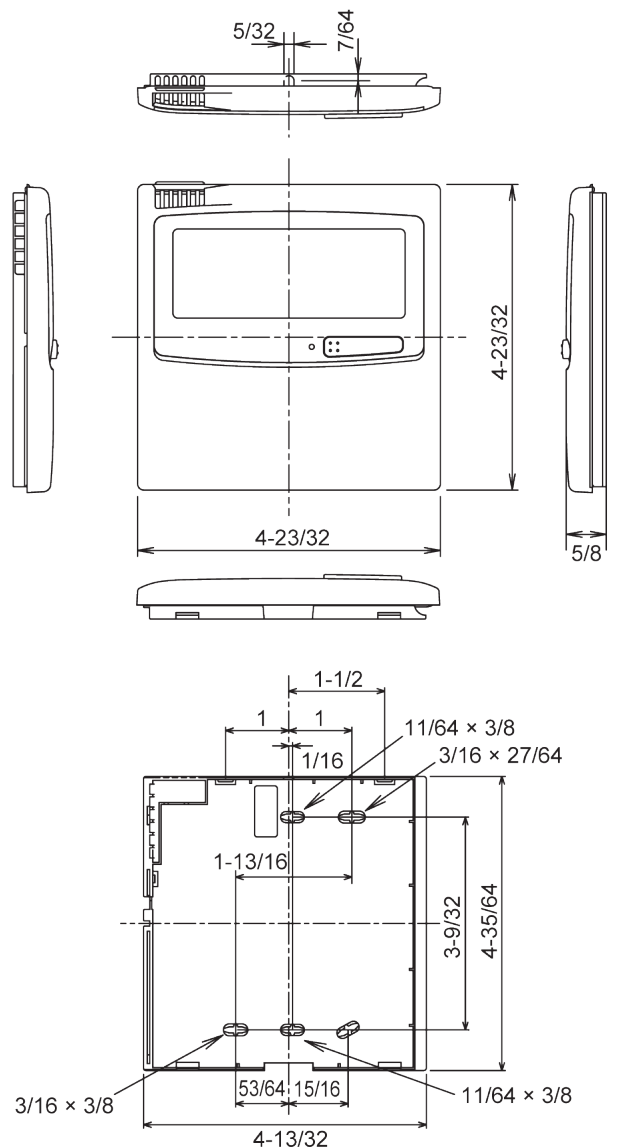

Sanyo Commercial Solutions
A Division of SANYO North America
1300 Michael Drive, Suite A
Wood Dale, IL 60191 USA
www.sanyohvac.com