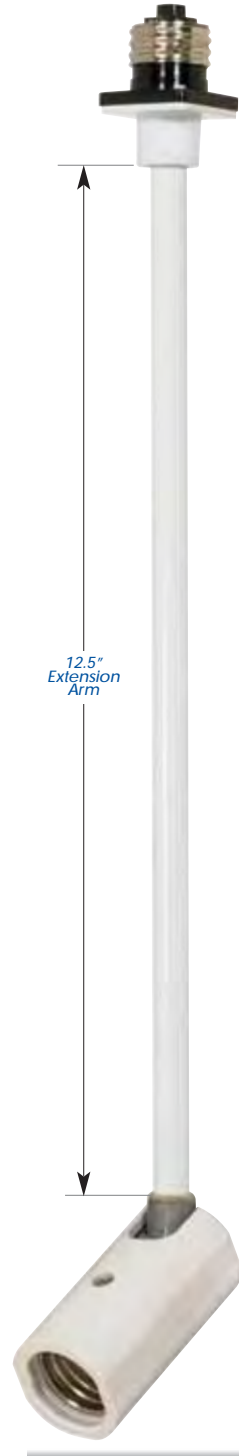

Packing: 6/Master, 1/Card

**77-622**

One light plug a light  
100W Max.

Packing: 6/Master, 1/Card

**77-607**

Two light socket light

Packing: 6/Master, 1/Card

12.5" Extension Arm