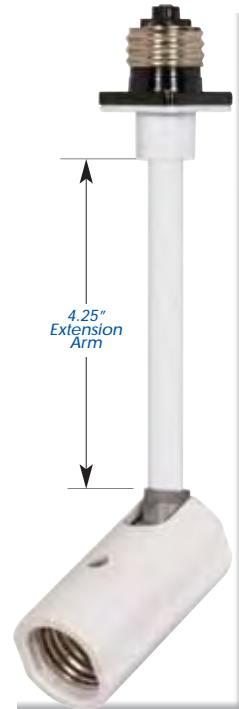

*Aluminum  
Extension Pole*  
**S70-9272** 6–12 Ft  
*Two section handle, "nylon" threaded, fits all changers. Homeowner quality.*

*Alumiglass  
Extension Pole*  
**S70-6516** 8–16 Ft.  
**S70-6624** 8–24 Ft.  
*Two section handle, threaded end fits all changers. Professional quality.*

# socket Adapters

150W Per Socket Max.

electrical accessories

**77-601**

One light ceiling swivel fixture

Packing: 6/Master, 1/Card

**77-602**

Two light ceiling swivel fixture

Packing: 6/Master, 1/Card

**77-622**

One light plug a light  
100W Max.

Packing: 6/Master, 1/Card

**77-607**

Two light socket light

Packing: 6/Master, 1/Card

12.5" Extension Arm

**77-621**

Recessed light converter  
13.25" overall height

Packing: 6/Master, 1/Card

4.25" Extension Arm

**77-608**

Recessed light converter 5" overall height

Packing: 6/Master, 1/Card

**77-606**