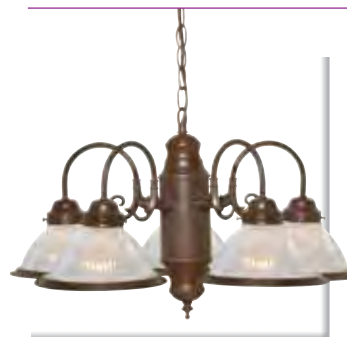

Five Light Chandelier
With clear ribbed shades
76-445 Old Bronze
(5) 60W A19 max.
Dimensions: Width 22", Height 18", Chain 36"