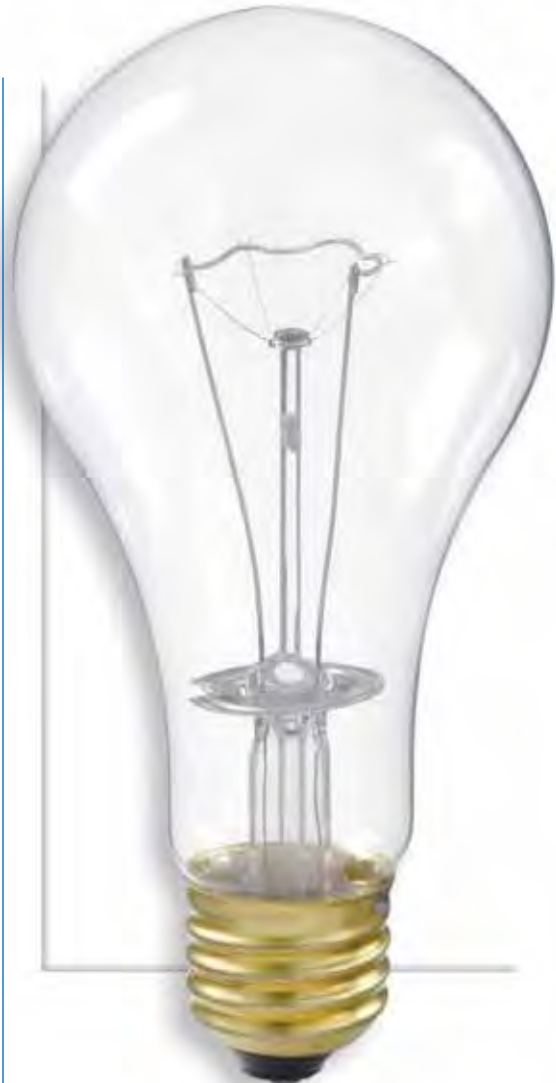

general service lamps

2500 Hours / 130 Volt

Lamps

Not Shown Actual Size

Medium Base

Frosted

Clear

Medium Base
130 Volt
S3982 200 Watt
Packing:
Individually Boxed
24/Master