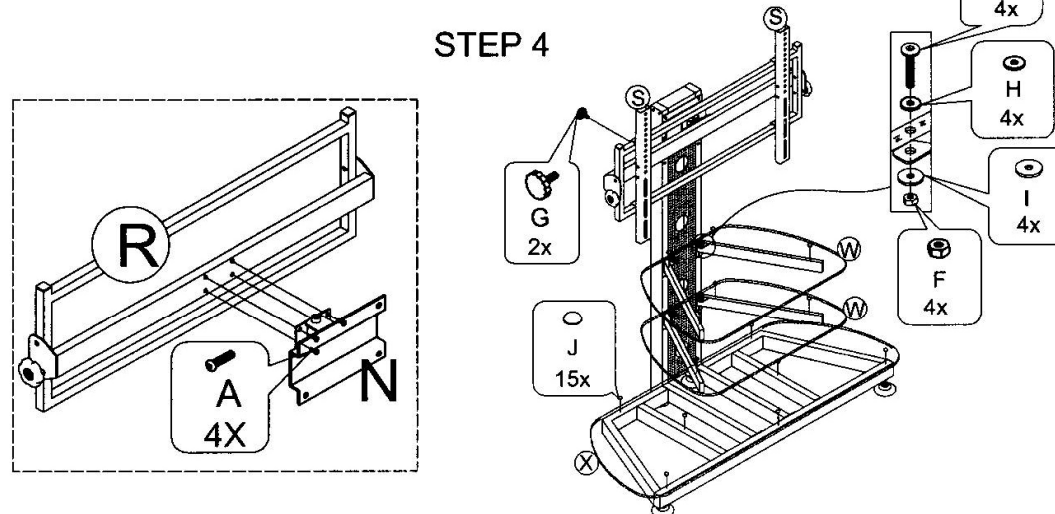

SCEPTRE

Model: SONITUS

NOTE: Improper installation may cause serious injury and/or damage. It is recommended that you follow the instruction below carefully. Before Starting Assembly make sure that all parts and accessory listed on this manual are included and intact. Assembly should be performed by 2 people on a carpet or a similar surface to prevent damaging glass

STEP 1

STEP 2

STEP 3

STEP 4

NO.	DESCRIPTION	Q'TY
S1	M4x12mm	4
S2	M5x12mm	4
S3	M6x12mm	4
S4	M6x15mm	4
S5	M4x32mm	4
S6	M5x32mm	4
S7	M6x32mm	4
S8	M8x32mm	4
S9	Ø19xØ6.2mm	4
S10	Ø22xØ8.2mm	4
S11	Ø14x14mm	4
S12	Ø25x13mm	4

NO.	DESCRIPTION	Q'TY
A	M6x15mm	16
B	M6x25mm	6
C	M6x42mm	8
D	M6x60mm	12
E	M6x20mm	4
F	M6	8
G	M6	2
H	Ø15	4
I	Ø19	8
J	Ø12x3.5	15
K	Ø68xM8	4
L	M10 + M4	1set
M		1
N		1
O		1
P		1
Q		1
R		1
S		2
T		1
U		2
V		2
W		2
X		1