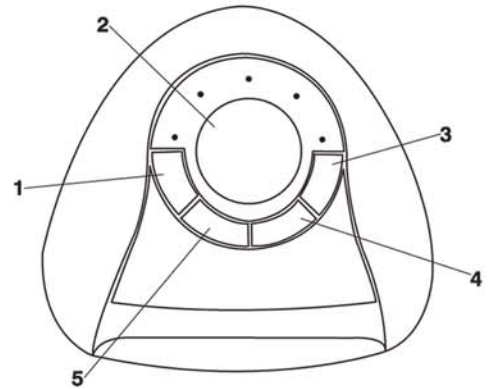

1. **MODE- ALARM SET/ OFF BUTTON**
2. **TALKING LIGHT - TALKING AND BACK LIGHT WHEN PRESSED**
3. **UP - TO ADJUST TIME**
4. **DOWN - TO ADJUST TIME**
5. **SET - HOUR AND ALARM SET BUTTON**
6. **AM/PM INDICATOR**
7. **ALARM INDICATOR**
8. **TEMPERATURE**
9. **DATE**
10. **16/24 TALKING HOUR SETTING**
11. **TALKING CLOCK OPTION INDICATOR**
12. **SOUND INDICATOR**
13. **TIME**