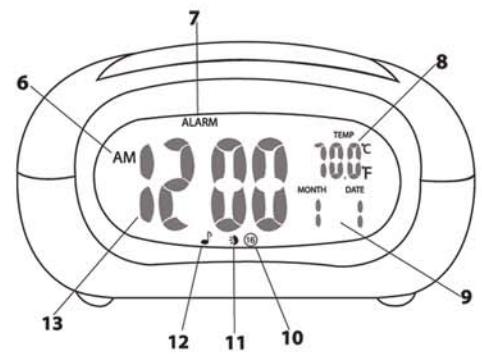

1. **MODE- ALARM SET/ OFF BUTTON**
2. **TALKING LIGHT - TALKING AND BACK LIGHT WHEN PRESSED**
3. **UP - TO ADJUST TIME**
4. **DOWN - TO ADJUST TIME**
5. **SET - HOUR AND ALARM SET BUTTON**
6. **AM/PM INDICATOR**
7. **ALARM INDICATOR**
8. **TEMPERATURE**
9. **DATE**
10. **16/24 TALKING HOUR SETTING**
11. **TALKING CLOCK OPTION INDICATOR**
12. **SOUND INDICATOR**
13. **TIME**

FUNCTIONS:

- Talking time and temperature on every hour
- Normal time display of hour, minute, temperature, and 12/24 hour
- Alarm and snooze function
- Back light function
- Battery back up, uses 2 "AA" batteries (not included)

SETTING INSTRUCTIONS:

Please install the battery before operating. Full screen will be displayed with sound then it returns to the normal time display.

- **Time setting:** press and hold "SET" key until you hear beep sound to enter time setting mode. When the number of "hour" and "minute" are flashing, press "UP" "DOWN" to adjust the time.
- **Alarm time setting and talking on the hour setting:** Press and hold "SET" key and press "MODE" twice to enter alarm time setting mode. "hour" "minute" are flashing. Press "UP" and "DOWN" keys to adjust the alarm time accordingly. "🔔" "🕒 24" and "🕒 16" symbols are flashing when "SET" key is pressed again. Press "MODE" key to activate/deactivate the alarm. (If alarm is activated the 🔔 symbol will be displayed. If the alarm is deactivated the 🔔 symbol will disappear.) Press "MODE" key to select the hourly talking mode. ("🕒 24": switching on 24 hours talking; "🕒 16": switching on 7:00 AM- 9:00 PM talking; when both symbols are gone, the hourly talking function is deactivated). When it reaches the alarm time it will ring for one minute.
- **Snooze function:** When the time has reached the alarm time, press the "TALK LIGHT" to snooze, it will ring in 10 minutes intervals, six times maximum.
- **Power:** The clock uses 2 AA (DC1.5V) batteries(not included).