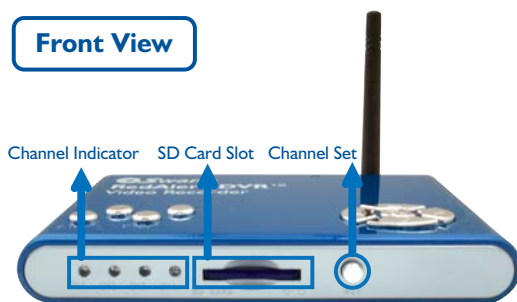

BlueAlert™ Movement Video Recorder

Records movement while you are away or distracted

DVR Technical Specifications

- Size: 3" x 2" (80mm x 55mm)
- 2-Channel Input (1 wired / 1 wireless)
- Wireless option offers 4 frequencies for added flexibility
- Built-in PIP (Picture In Picture) feature
- Video format: AVI (10 seconds each)
- Image format: JPEG
- Built-in memory 16MB
- Video output to TV
- Preset NTSC or PAL TV system input

Camera Technical Specifications

- Channels: 2414, 2432, 2450, 2468MHz
- Power Supply: 8V DC 200mA
- Power Consumption: 65-110mA
- Size: 2" x 1¾" (54 x 43mm)
- Antenna: Omni-directional
- Transmitting Range: Up to 150ft (50m)*
- Weight: 7¾oz (220 grams)
- Operating Temperature: 32° - 122°F ~ (0° - 50°C)
- Sensor: 1/3" (8.5mm) Color CMOS
- Horizontal Resolution: 380TV Lines
- Minimum Illumination: 1 Lux @ f1.2
- Lens: 7/32" (5.6mm) 60°

Package Contents

- BlueAlert™
- Antenna
- Wireless Camera
- AV Cables x 2
- RCA to BNC Adapter
- SD Card (128MB)
- Manual
- Easy Setup Guide
- Power Supply
- Bonus Security Stickers x 4

Front View

Rear View

† Depends on local conditions.

Use with any Swann security camera except IP cameras