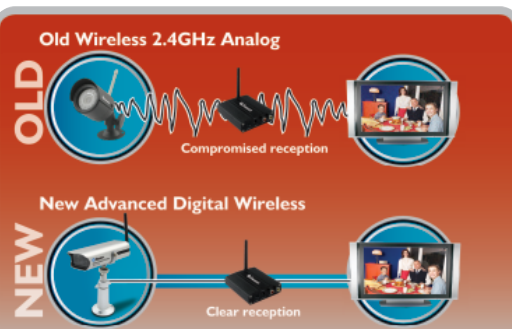

Pack Contents:

- ADW-300™ Wireless Cameras x 2
- Digital Receiver
- Antennas x 3
- RCA TV Connection Cable 3ft (1m)
- Power Adapters x 3
- Mounting Screws & Plugs
- Operating Instructions
- Theft Deterrent Stickers x 4