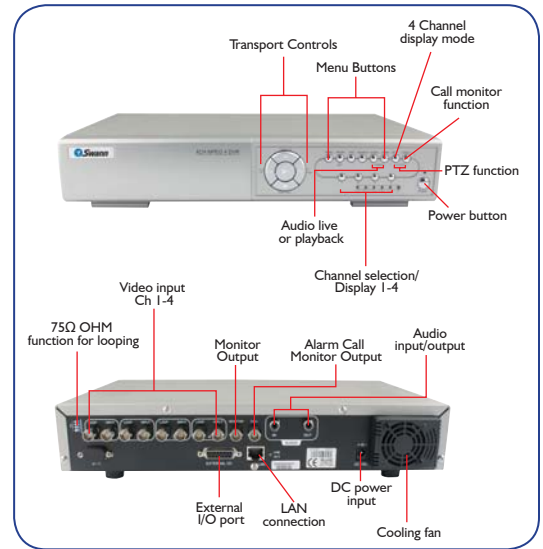

# DVR4-Pro-Net™ BulldogCam Garage Pro Combo

4 Channel Digital Video Recorder + 4 Bulldog Cameras  
Networkable DVR with 4 BulldogCams & cables

- Monitor & record 4 cameras simultaneously with this affordable, networkable DVR & 4 camera kit
- 4 BulldogCams have high resolution 420 TV Lines CCD video display, metal casing, indoor / outdoor, powerful day / night vision up to 33ft (10m) & more
- Option of MPEG4 or MJPEG allows for the enhanced frame rate of MJPEG or the higher compression and faster streaming of MPEG4
- Variable compression recording allows for high quality video play-back or increased disk storage capacity
- Motion detection records activity to pre-installed 160GB hard drive
- Easy remote viewing 24/7 over the web or local network
- Simple to connect to your PC, security monitor or TV via AV cable

# DVR4-Pro-Net™ BulldogCam Garage Pro Combo

4 Channel Digital Video Recorder + 4 Bulldog Cameras  
Networkable DVR with 4 BulldogCams & cables

## Perfect for garage & home monitoring

## Package Contents

- DVR4-Pro Net™ with 160GB HDD
- Bulldog Cam™ x 4
- BNC to RCA Video Cable 3ft (1m)
- BNC Cables x 4
- Power Supply & Adapters
- Yard Stake Sign
- Swann DIY Security DVD
- Theft Deterrent Stickers x 4