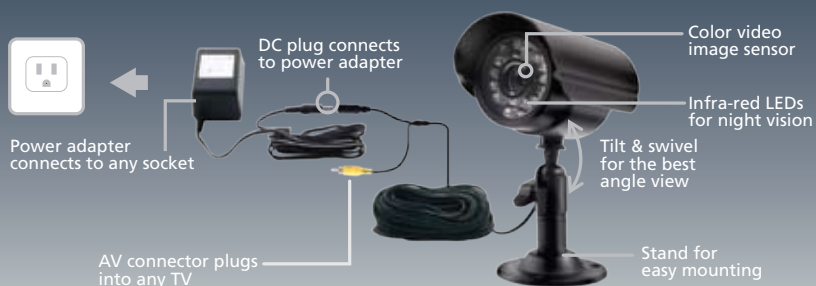

Features ▶

420 high video quality
420 TV Lines CCD

50ft 15m
excellent night vision

weather resistant
robust metal casing

BNC cable
50ft 15m x 4

easily connects
to your TV & DVR

how does a wired camera work? ▶

Product Code ▶

SWA31-C4

Swann

Alpha C4

- CCD Indoor/Outdoor
4 Camera Pack

Pack Contents ►

- Alpha C4 Cameras x 4
- BNC cable 50ft / 15m x 4
- BNC to RCA Adapters x 4
- Power Adapters
- Mounting Screws & Plugs
- Operating Instructions
- Theft Deterrent Stickers x 4

Specifications ►

Video

Image Sensor 1/4" CCD
Video Quality 420 TV Lines
No. of Effective Pixels NTSC: 510 x 492 / PAL: 628 x 582
Minimum Illumination 0 Lux (IR on)
Day/Night Mode Color during day /
switches to B&W at night