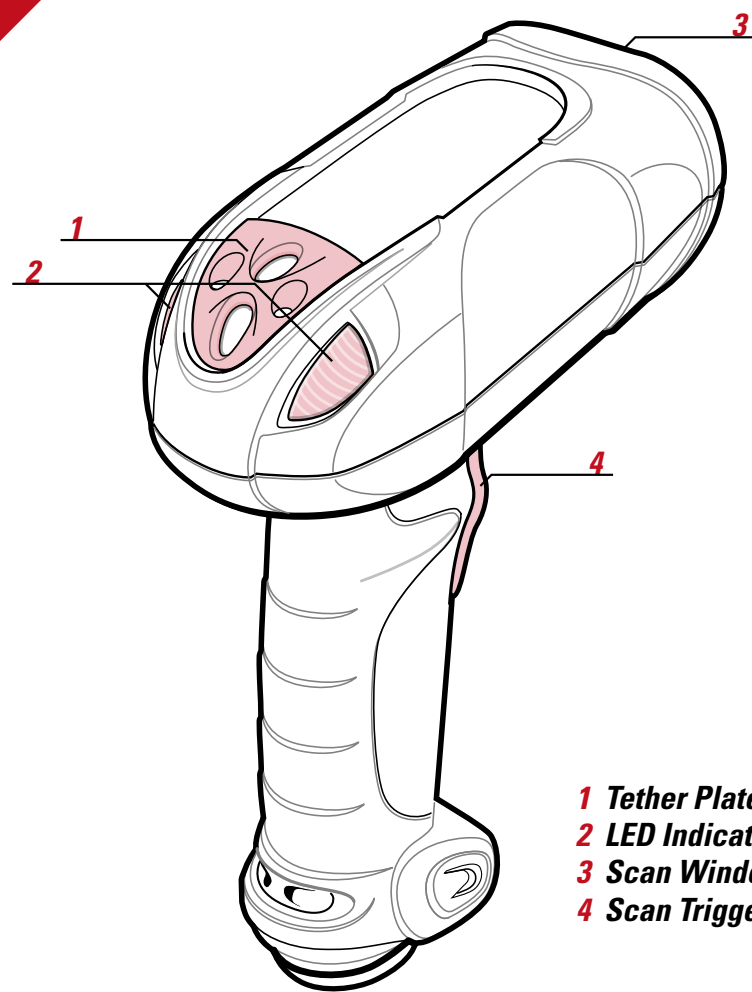

LS/DS 3408 Quick Start Guide

<http://www.symbol.com/barcode>

- 1 Tether Plate
- 2 LED Indicators
- 3 Scan Window
- 4 Scan Trigger

Variants

Laser Scanner (ER, FZ)

Digital Scanner (DS)

Accessories

IntelliStand

Forklift Holder