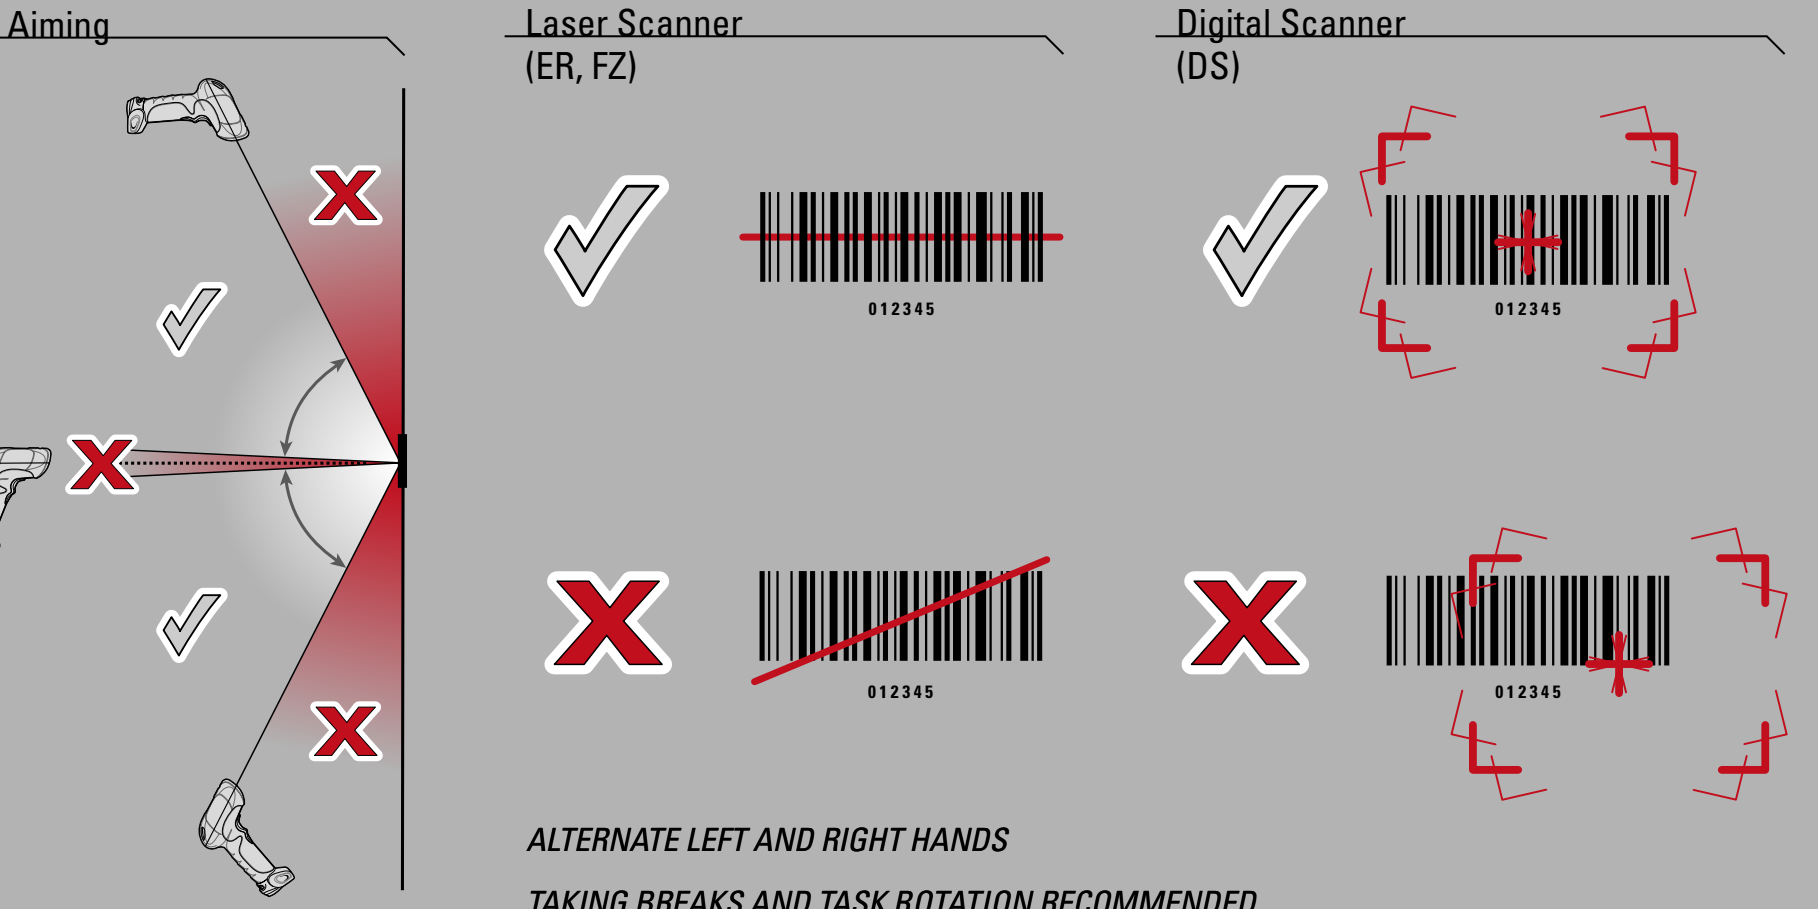

Optimum Scanning Positions