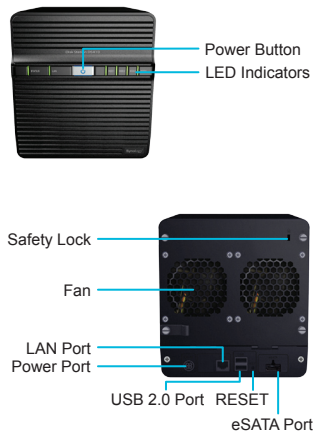

CONNECTIONS & BUTTONS