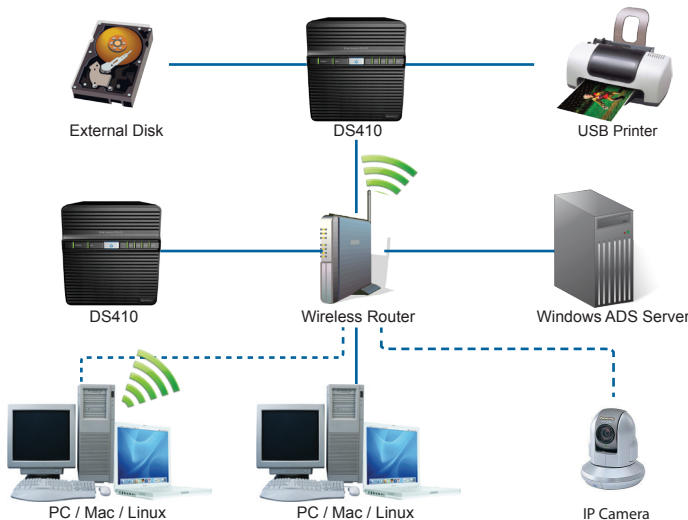

Synology UK Ltd.

Networking