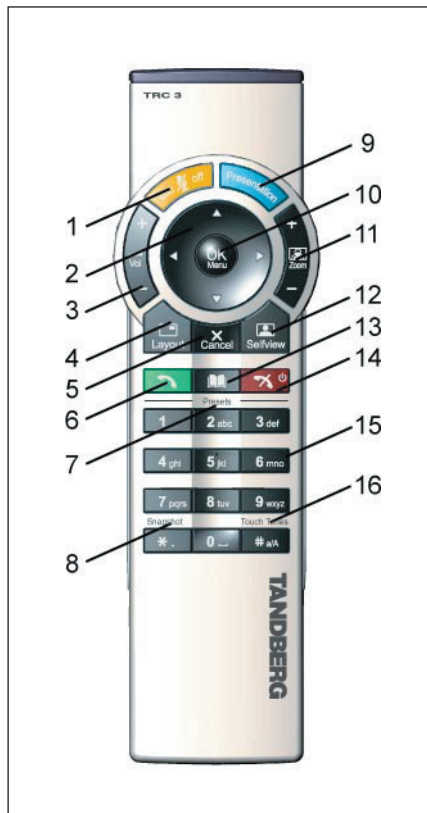

# Installation

**TANDBERG**  
Tactical *MXP*

Accessories box:

DC Power supply  
4 ISDN cables  
Ethernet cable  
PC cable DVI/VGA  
Headset  
Shoulder strap  
User Manual CD-Rom

Note: Remove accessories box and other equipment from storage area when in use.

## The Remote Control

1. **Mic off:** Mute and unmute the microphone.
2. **Arrow keys:** Navigate in menus or move camera.
3. **Volume:** Adjust the volume up and down.
4. **Layout:** Change picture layout on the screen.
5. **Cancel:** Go one step back or close menu.
6. **Call:** Press Call to start calling.
7. **Presets:** Activate presets in a call.
8. **Snapshot:** Send a snapshot in a call.
9. **Presentation:** Show PC (default).
10. **OK/Menu:** Navigate in menus.
11. **Zoom:** Zoom camera in and out.
12. **Selfview:** Show outgoing video picture (yourself).
13. **Phone Book:** Open Phone Book.
14. **End Call/Standby:** End call or go to standby.
15. **Number keys:** Dial a number.
16. **Touch Tones:** Press Touch Tones in a call to dial extension numbers e.t.c.