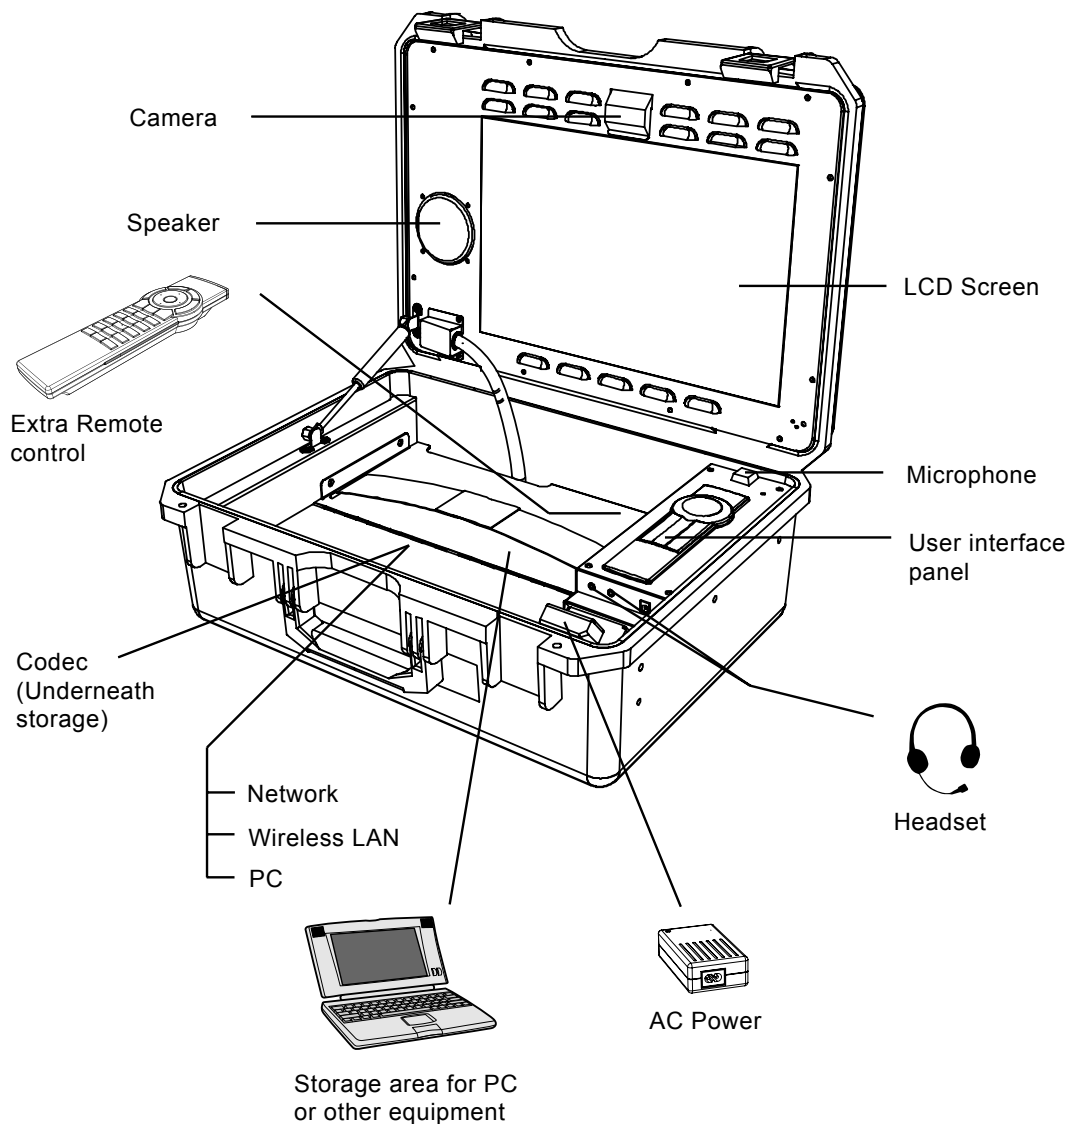

# Installation

**TANDBERG**  
Tactical *MXP*

Accessories box:

DC Power supply  
4 ISDN cables  
Ethernet cable  
PC cable DVI/VGA  
Headset  
Shoulder strap  
User Manual CD-Rom

Note: Remove accessories box and other equipment from storage area when in use.

## The Remote Control

1. **Mic off:** Mute and unmute the microphone.
2. **Arrow keys:** Navigate in menus or move camera.
3. **Volume:** Adjust the volume up and down.
4. **Layout:** Change picture layout on the screen.
5. **Cancel:** Go one step back or close menu.
6. **Call:** Press Call to start calling.
7. **Presets:** Activate presets in a call.
8. **Snapshot:** Send a snapshot in a call.
9. **Presentation:** Show PC (default).
10. **OK/Menu:** Navigate in menus.
11. **Zoom:** Zoom camera in and out.
12. **Selfview:** Show outgoing video picture (yourself).
13. **Phone Book:** Open Phone Book.
14. **End Call/Standby:** End call or go to standby.
15. **Number keys:** Dial a number.
16. **Touch Tones:** Press Touch Tones in a call to dial extension numbers e.t.c.

If the menu is not already present, press the OK/Menu key on the remote control to open the menu. Navigate the menu with arrow keys and OK. Go one step back with the Cancel key. Close all menus by pressing Cancel for 1 second.