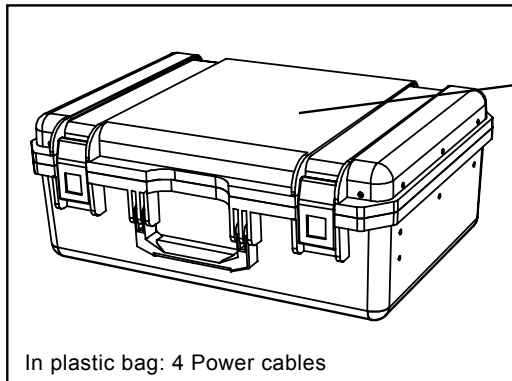

# Installation

**TANDBERG**  
Tactical *MXP*

Accessories box:

DC Power supply  
4 ISDN cables  
Ethernet cable  
PC cable DVI/VGA  
Headset  
Shoulder strap  
User Manual CD-Rom

Note: Remove accessories box and other equipment from storage area when in use.