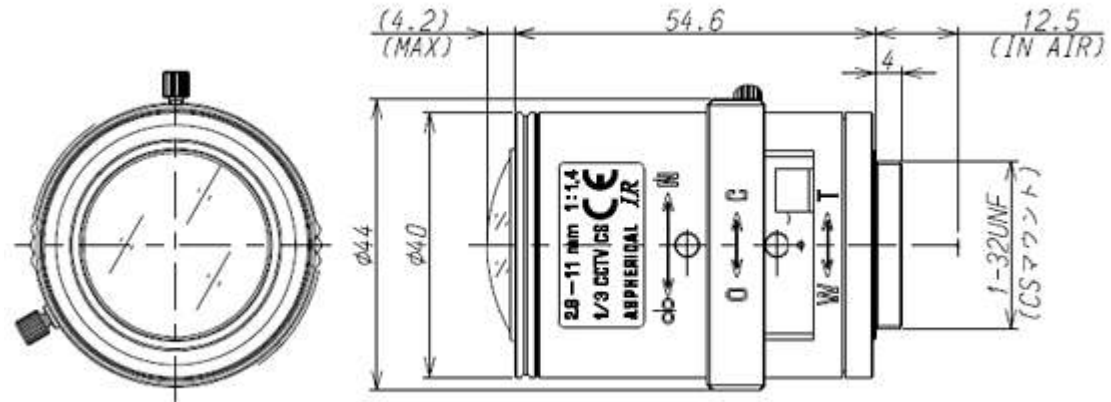

CCTV Lenses/Model : 13VM2811ASIR

Close

CCTV Lenses

13VM2811ASIR

SPECIFICATIONS

		13VM2811ASIR
Imager Size		1/3
Mount Type		CS
Focal Length		2.8 - 11mm
Aperture Range		1.4 - Close
Angle of View (Horizontal x Vertical)	1/3	Wide 97.4° x 72.4° Tele 26.2° x 19.7°

	1/4	Wide	72.4° x 54.0°
		Tele	19.7° x 14.7°
Focusing Range			0.3m - ∞
		Focus	Manual with Lock
Operation		Zoom	Manual with Lock
		Iris	Manual with Lock
Filter Size			-
Back Focus(in air)			Wide 8.66 - Tele 18.69mm
Operating Voltage			-
Weight			72g
Operating Temperature			-20°C - +60°C