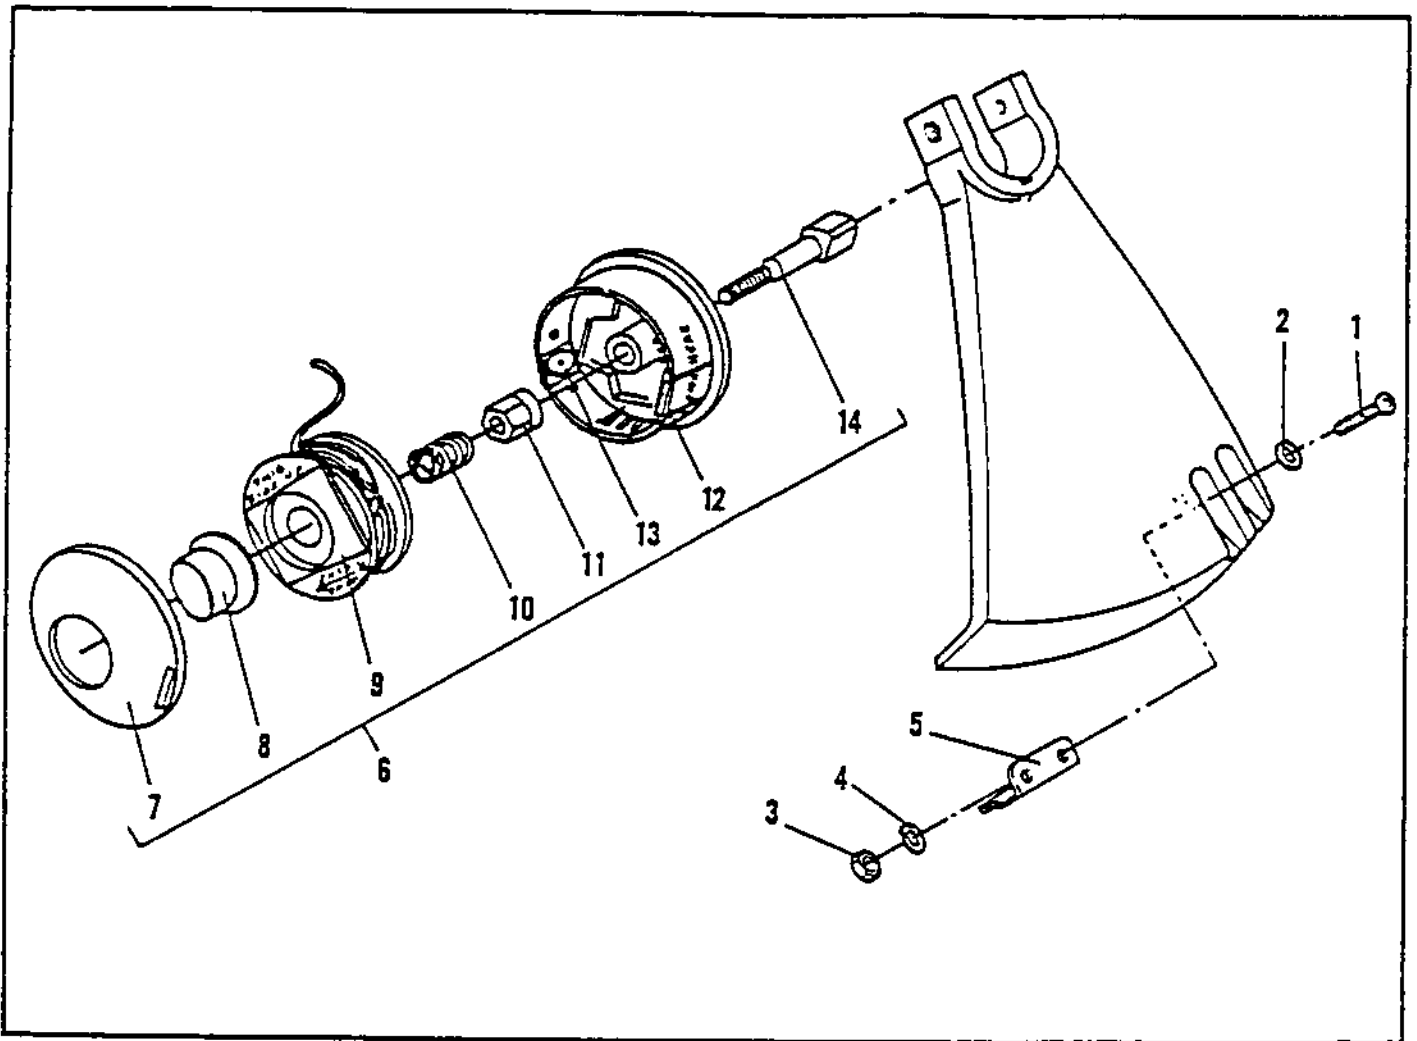

FIGURE 3 STRINGHEAD ASSEMBLY

STRINGHEAD ASSEMBLY

ITEM NO.	PART NUMBER	DESCRIPTION	UNITS PER ASY
1	990-37702-300	SCREW 10-24 x .75	2
2	992-37702-200	WASHER FLAT	2
3	992-37702-100	NUT	2
4	992-37702-300	WASHER-LOCK	2
5	800-37702-200	KNIFE	1
6	NH-140	CUTTING HEAD ASS	1
7	140-8	BODY CAP	1

ITEM NO.	PART NUMBER	DESCRIPTION	UNITS PER ASY
8	140-7	TAP BUTTON	1
9	140-4	SPOOL	1
10	140-5	SPRING	1
11	140-6	NUT	1
12	140-2	HOUSING	1
13	140-3	EYELET	1
14	140-1	SHAFT BOLT	1