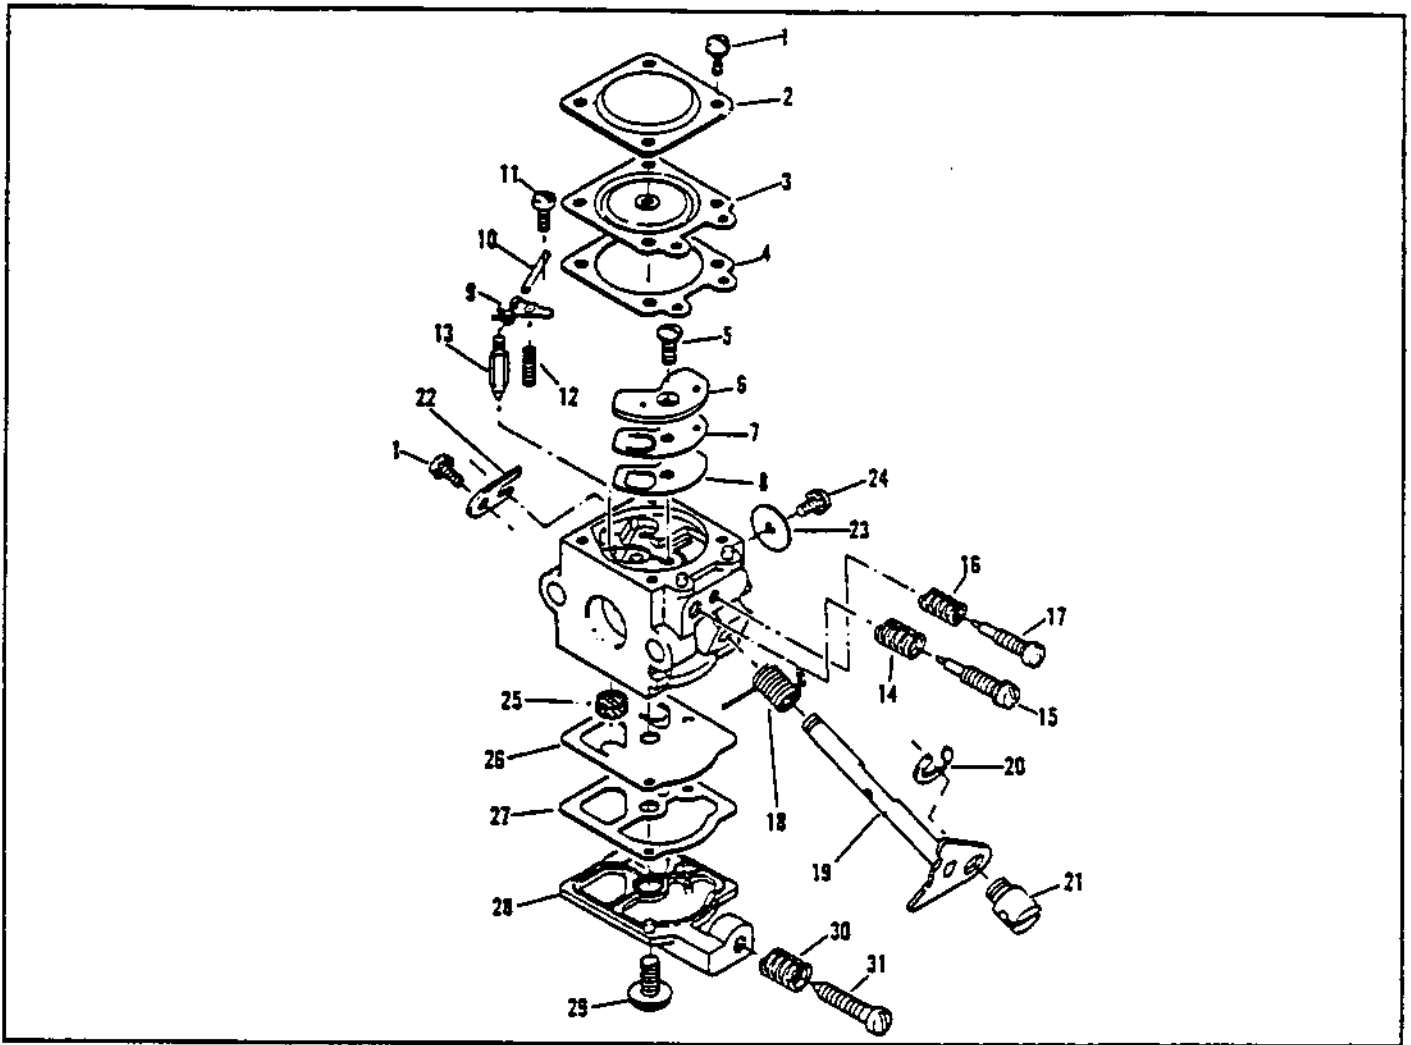

FIGURE 4 CARBURETOR ASSEMBLY

CARBURETOR ASSEMBLY

ITEM NO.	PART NUMBER	DESCRIPTION	UNITS PER ASY
	455-0635V-900	CARBURETOR/WA-146	1
1	548-25012-200	SET SCREW	1
2	476-25004-200	DIAPHRAGM COVER	1
3	474-25001-800	METERING DIAPHRAGM	1
4	475-25001-200	DIAPHRAGM GASKET	1
5	524-25001-200	CIRCUIT PLATE SCREW	1
6	523-25001-200	CIRCUIT PLATE	1
7	521-25001-200	CIRCUIT CHECK VALVE	1
8	522-25001-200	CIRCUIT PLATE GASKET	1
9	473-25001-200	VALVE HINGE	1
10	605-25001-200	HINGE PIN	1
11	546-25001-200	HINGE PIN SET SCREW	1
12	477-0635V-200	VALVE SPRING	1
13	603-25001-200	NEEDLE VALVE	1
14	485-25003-200	HIGH ADJUST SPRING	1
15	460-25006-200	HIGH ADJUST SCREW	1

ITEM NO.	PART NUMBER	DESCRIPTION	UNITS PER ASY
16	623-25001-200	LOW ADJUST SPRING	1
17	461-0635V-200	LOW ADJUST SCREW	1
18	486-25009-200	THROTTLE SPRING	1
19	464-25010-800	THROTTLE SHAFT	1
20	489-25008-200	STOP RING	1
21	539-25008-200	SWIVEL	1
22	557-25006-200	CLIP-THROTTLE SHAFT	1
23	488-25008-200	THROTTLE VALVE	1
24	467-25003-200	SHUTTER SCREW	1
25	578-25007-200	INLET SCREW	1
26	576-25001-200	PUMP DIAPHRAGM	1
27	577-25001-200	PUMP GASKET	1
28	575-0635V-200	PUMP COVER	1
29	514-25001-200	SET SCREW	1
30	463-0635V-200	IDLE ADJUST SPRING	1
31	462-0635V-200	IDLE ADJUST SCREW	1