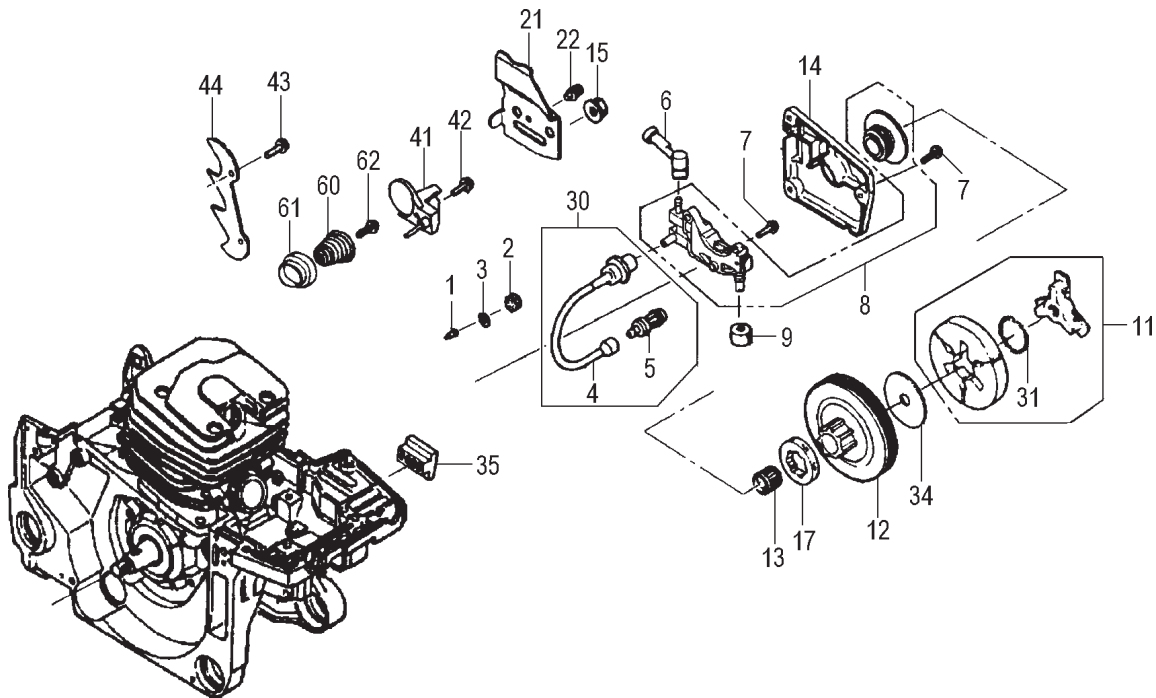

ITEM	PART NUMBER	DESCRIPTION	QTY	COMMENTS
2-11	1013262520	BOLT, BAR ADJUSTING	2	
2-12	99966152874	SEAL, OIL	1	
2-16	0650409320	WASHER, FLYWHEEL	1	
2-17	0660409320	NUT, FLYWHEEL	1	
2-22	6853262520	SCREW, SPECIAL, M5x25	5	
2-23	99966153572	SEAL, OIL	1	
2-24	2853262520	STOPPER, A	1	
2-25	2863262520	STOPPER, B	1	
2-31	2243262520	CAP, DAMPER A	3	
2-32	6883262520	SCREW, SPECIAL, M5x16	3	
2-33	2193262580	DAMPER, FRONT	3	
2-40	6423262590	CAP, OIL	1	
2-41	0720409390	CRANKCASE ASSY	1	Includes bearings, seals and gasket
2-42	0810409320	PIN	3	
2-43	5233262520	GASKET, OIL CAP	1	
2-44	0293262520	RING, STOP	1	
2-45	0890409380	BEARINGS	2	
2-47	1923262520	GROMMET, H-L	1	
2-49	0900409320	GASKET, CRANKCASE	1	
2-58	4663262520	PLATE	1	
2-63	1550409390	FLYWHEEL	1	
2-64	8593262520	RING, STOP E	2	
2-65	7900409320	SPRING, PAWL	2	
2-66	7880409320	PAWL, STARTER	2	
2-67	99416040101	SCREW, PS, 4X10	2	

ITEM	PART NUMBER	DESCRIPTION	QTY	COMMENTS
3-1	1530409390	COIL,IGNITION	1	
3-2	1780409320	CORD	1	
3-3	1570409390	CAP,SPARK PLUG	1	
3-5	0180409320	PLUG,SPARK	1	
3-6	2550409320	COVER,SPARK PLUG	1	
3-7	4850409320	CAP,RUBBER	1	
3-8	1790409380	CORD,STOP	1	
3-9	1700409380	SWITCH,STOP	1	
3-10	2660409320	COVER,STOP BUTTON	1	
3-11	6400409320	STAY,STOP BUTTON	1	
3-12	6913262520	SCREW,SPECIAL M5x10	1	
3-13	2500409320	TUBE,INSULATOR	1	
3-15	1620409390	SWITCH,STOP	1	
3-20	1450409380	DEFLECTOR,AIR	1	
3-25	2403262520	DAMPER SEAT	1	
3-35	6903262520	SCREW,SPECIAL M5x20	2	