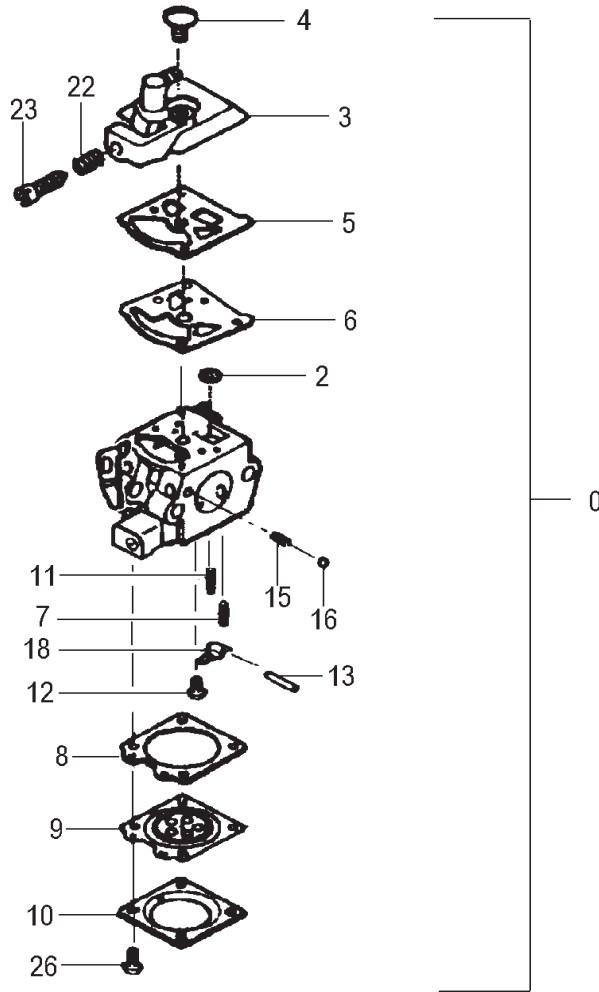

ITEM	PART NUMBER	DESCRIPTION	QTY	COMMENTS
7-0	4552533890	CARBURETOR SET	1	Includes gasket
7-2	57825007200	SCREEN, INLET	1	
7-3	5752533080	BODY, PUMP	1	
7-4	51425001200	SCREW, SET	1	
7-5	~ ~ ~	GASKET, PUMP	1	~ Included in 650.25001.910 Carb Kit
7-6	~ ~ ~	DIAPHRAGM, PUMP	1	(items not sold individually)
7-7	6032501220	NEEDLE VALVE	1	
7-8	~ ~ ~	GASKET, DIAPHRAGM	1	
7-9	~ ~ ~	DIAPHRAGM, METERING	1	
7-10	47625004200	COVER, DIAPHRAGM	1	
7-11	4772508020	SPRING, VALVE	1	
7-12	54625001200	SCREW, SET, HINGE PIN	1	
7-13	60525001200	PIN, HINGE	1	
7-15	49625032200	SPRING, CHOKE	1	
7-16	56725032200	BALL, STEEL	1	
7-18	47325001200	HINGE, VALVE	1	
7-22	46325006200	SPRING, IDLE ADJUST	1	
7-23	4622533020	SCREW, IDLE ADJUST	1	
7-26	54825012200	SCREW, SET	4