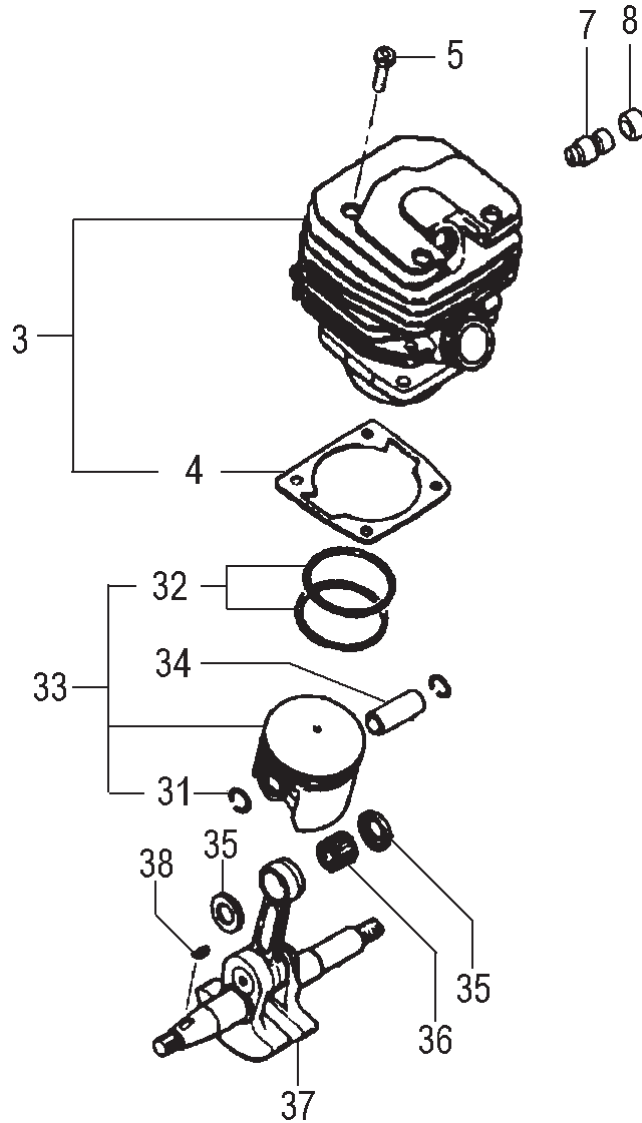

ITEM	PART NUMBER	DESCRIPTION	QTY	COMMENTS
1-3	0010409390	CYLINDER SET	1	Includes gasket
1-4	0170409320	GASKET,CYLINDER	1	
1-5	6843262520	SPECIAL SCREW,M5x20	4	
1-7	0040409380	DECOMPRESSION VALVE	1	
1-8	0200409320	DECOMPRESSION COVER	1	
1-31	0390409320	CIRCLIP	2	
1-32	0410409320	RING,PISTON	2	
1-33	0300409390	PISTON SET	1	Includes rings and circlips
1-34	0370409320	PIN,PISTON	1	
1-35	0360409320	COLLAR,PISTON PIN	2	
1-36	99962111581	BEARING,NEEDLE	1	
1-37	0460409380	CRANKSHAFT	1	
1-38	0680409320	KEY,WOODRUFF	1