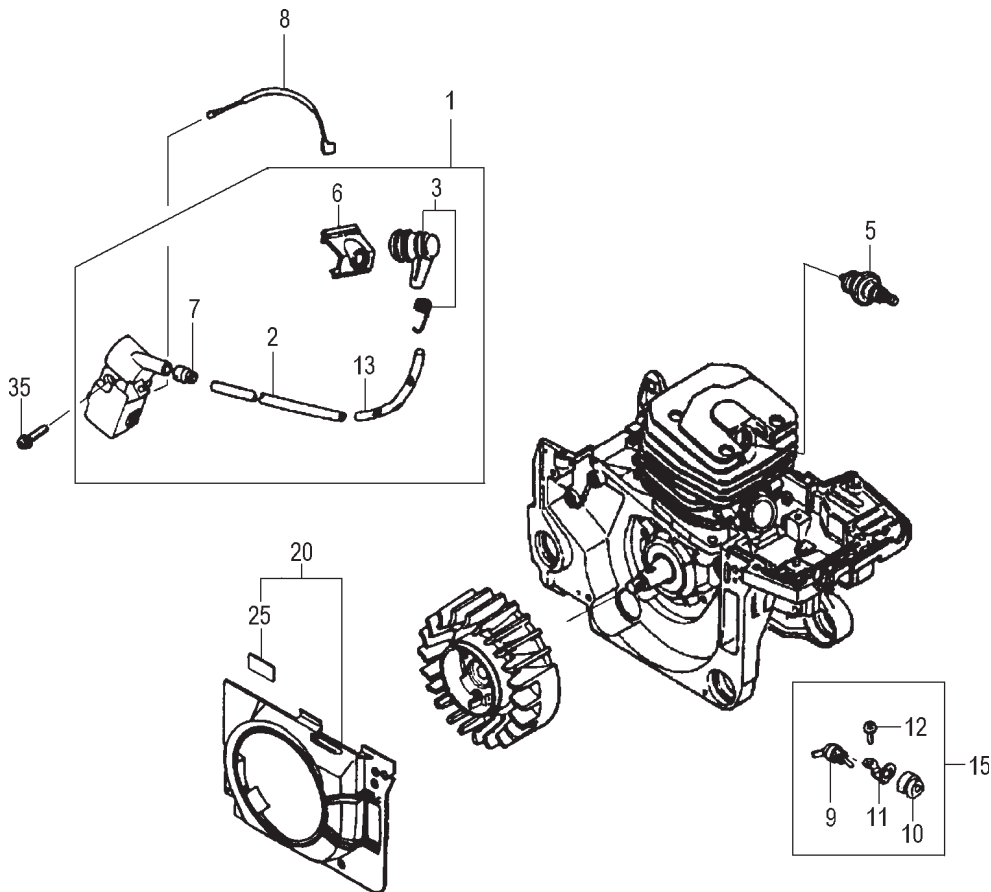

ITEM	PART NUMBER	DESCRIPTION	QTY	COMMENTS
2-11	1013262520	BOLT, BAR ADJUSTING	2	
2-12	99966152874	SEAL, OIL	1	
2-16	0650409320	WASHER, FLYWHEEL	1	
2-17	0660409320	NUT, FLYWHEEL	1	
2-22	6853262520	SCREW, SPECIAL, M5x25	5	
2-23	99966153572	SEAL, OIL	1	
2-24	2853262520	STOPPER, A	1	
2-25	2863262520	STOPPER, B	1	
2-31	2243262520	CAP, DAMPER A	3	
2-32	6883262520	SCREW, SPECIAL, M5x16	3	
2-33	2193262580	DAMPER, FRONT	3	
2-40	6423262590	CAP, OIL	1	
2-41	0720409390	CRANKCASE ASSY	1	Includes bearings, seals and gasket
2-42	0810409320	PIN	3	
2-43	5233262520	GASKET, OIL CAP	1	
2-44	0293262520	RING, STOP	1	
2-45	0890409380	BEARINGS	2	
2-47	1923262520	GROMMET, H-L	1	
2-49	0900409320	GASKET, CRANKCASE	1	
2-58	4663262520	PLATE	1	
2-63	1550409390	FLYWHEEL	1	
2-64	8593262520	RING, STOP E	2	
2-65	7900409320	SPRING, PAWL	2	
2-66	7880409320	PAWL, STARTER	2	
2-67	99416040101	SCREW, PS, 4X10	2	

ITEM	PART NUMBER	DESCRIPTION	QTY	COMMENTS
3-1	1530409390	COIL,IGNITION	1	
3-2	1780409320	CORD	1	
3-3	1570409390	CAP,SPARK PLUG	1	
3-5	0180409320	PLUG,SPARK	1	
3-6	2550409320	COVER,SPARK PLUG	1	
3-7	4850409320	CAP,RUBBER	1	
3-8	1790409380	CORD,STOP	1	
3-9	1700409380	SWITCH,STOP	1	
3-10	2660409320	COVER,STOP BUTTON	1	
3-11	6400409320	STAY,STOP BUTTON	1	
3-12	6913262520	SCREW,SPECIAL M5x10	1	
3-13	2500409320	TUBE,INSULATOR	1	
3-15	1620409390	SWITCH,STOP	1	
3-20	1450409380	DEFLECTOR,AIR	1	
3-25	2403262520	DAMPER SEAT	1	
3-35	6903262520	SCREW,SPECIAL M5x20	2	