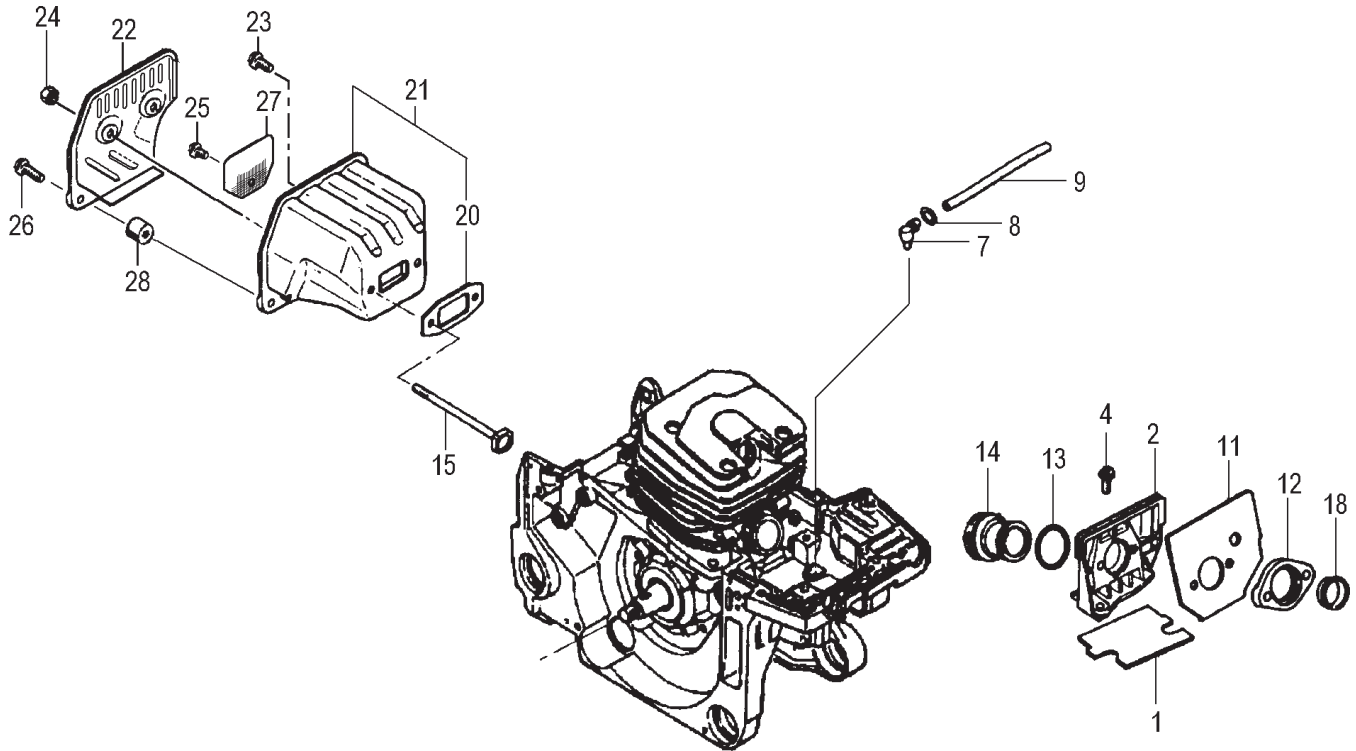

ITEM	PART NUMBER	DESCRIPTION	QTY	COMMENTS
5-1	1330409320	SHIELD,HEAT	1	
5-2	4040409380	INSULATOR	1	
5-4	6833262520	SCREW,SPECIAL M5x14	2	
5-7	4953262520	ELBOW JOINT	1	
5-8	4253262520	CLIP,A	1	
5-9	6783262520	PIPE,RUBBER	1	
5-11	4020409320	GASKET,CARBURETOR	1	
5-12	2490409320	SPACER	1	
5-13	0673262520	SPRING	1	
5-14	3930409320	MANIFOLD,INLET	1	
5-15	7500409320	BOLT,MUFFLER	2	
5-18	4013262520	RING,INLET MANIFOLD	1	
5-20	7370409320	GASKET,MUFFLER	1	
5-21	7040409590	MUFFLER SET	1	Includes gasket, not cover
5-22	7350409520	COVER,MUFFLER	1	
5-23	6913262520	SCREW,SPECIAL M5x10	1	
5-24	7260409320	NUT,MUFFLER	2	
5-25	6863262520	SCREW,M4x10	1	
5-26	6903262520	SCREW,M5x20	1	
5-27	7320409580	SPARK ARRESTOR	1	
5-28	7410409520	SPACER	1