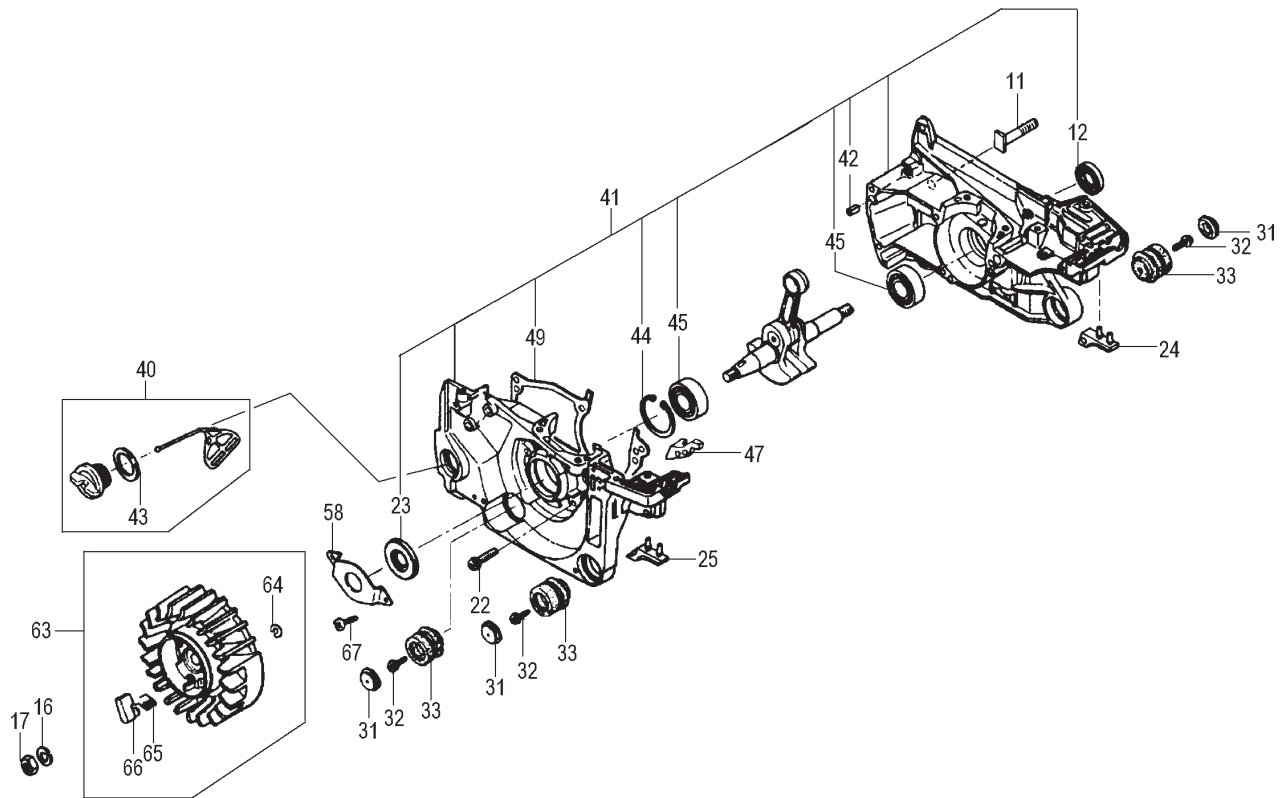

ITEM	PART NUMBER	DESCRIPTION	QTY	COMMENTS
2-11	1013262520	BOLT, BAR ADJUSTING	2	
2-12	99966152874	SEAL, OIL	1	
2-16	0650409320	WASHER, FLYWHEEL	1	
2-17	0660409320	NUT, FLYWHEEL	1	
2-22	6853262520	SCREW, SPECIAL, M5x25	5	
2-23	99966153572	SEAL, OIL	1	
2-24	2853262520	STOPPER, A	1	
2-25	2863262520	STOPPER, B	1	
2-31	2243262520	CAP, DAMPER A	3	
2-32	6883262520	SCREW, SPECIAL, M5x16	3	
2-33	2193262580	DAMPER, FRONT	3	
2-40	6423262590	CAP, OIL	1	
2-41	0720409390	CRANKCASE ASSY	1	Includes bearings, seals and gasket
2-42	0810409320	PIN	3	
2-43	5233262520	GASKET, OIL CAP	1	
2-44	0293262520	RING, STOP	1	
2-45	0890409380	BEARINGS	2	
2-47	1923262520	GROMMET, H-L	1	
2-49	0900409320	GASKET, CRANKCASE	1	
2-58	4663262520	PLATE	1	
2-63	1550409390	FLYWHEEL	1	
2-64	8593262520	RING, STOP E	2	
2-65	7900409320	SPRING, PAWL	2	
2-66	7880409320	PAWL, STARTER	2	
2-67	99416040101	SCREW, PS, 4X10	2	

ITEM	PART NUMBER	DESCRIPTION	QTY	COMMENTS
3-1	1530409390	COIL,IGNITION	1	
3-2	1780409320	CORD	1	
3-3	1570409390	CAP,SPARK PLUG	1	
3-5	0180409320	PLUG,SPARK	1	
3-6	2550409320	COVER,SPARK PLUG	1	
3-7	4850409320	CAP,RUBBER	1	
3-8	1790409380	CORD,STOP	1	
3-9	1700409380	SWITCH,STOP	1	
3-10	2660409320	COVER,STOP BUTTON	1	
3-11	6400409320	STAY,STOP BUTTON	1	
3-12	6913262520	SCREW,SPECIAL M5x10	1	
3-13	2500409320	TUBE,INSULATOR	1	
3-15	1620409390	SWITCH,STOP	1	
3-20	1450409380	DEFLECTOR,AIR	1	
3-25	2403262520	DAMPER SEAT	1	
3-35	6903262520	SCREW,SPECIAL M5x20	2	