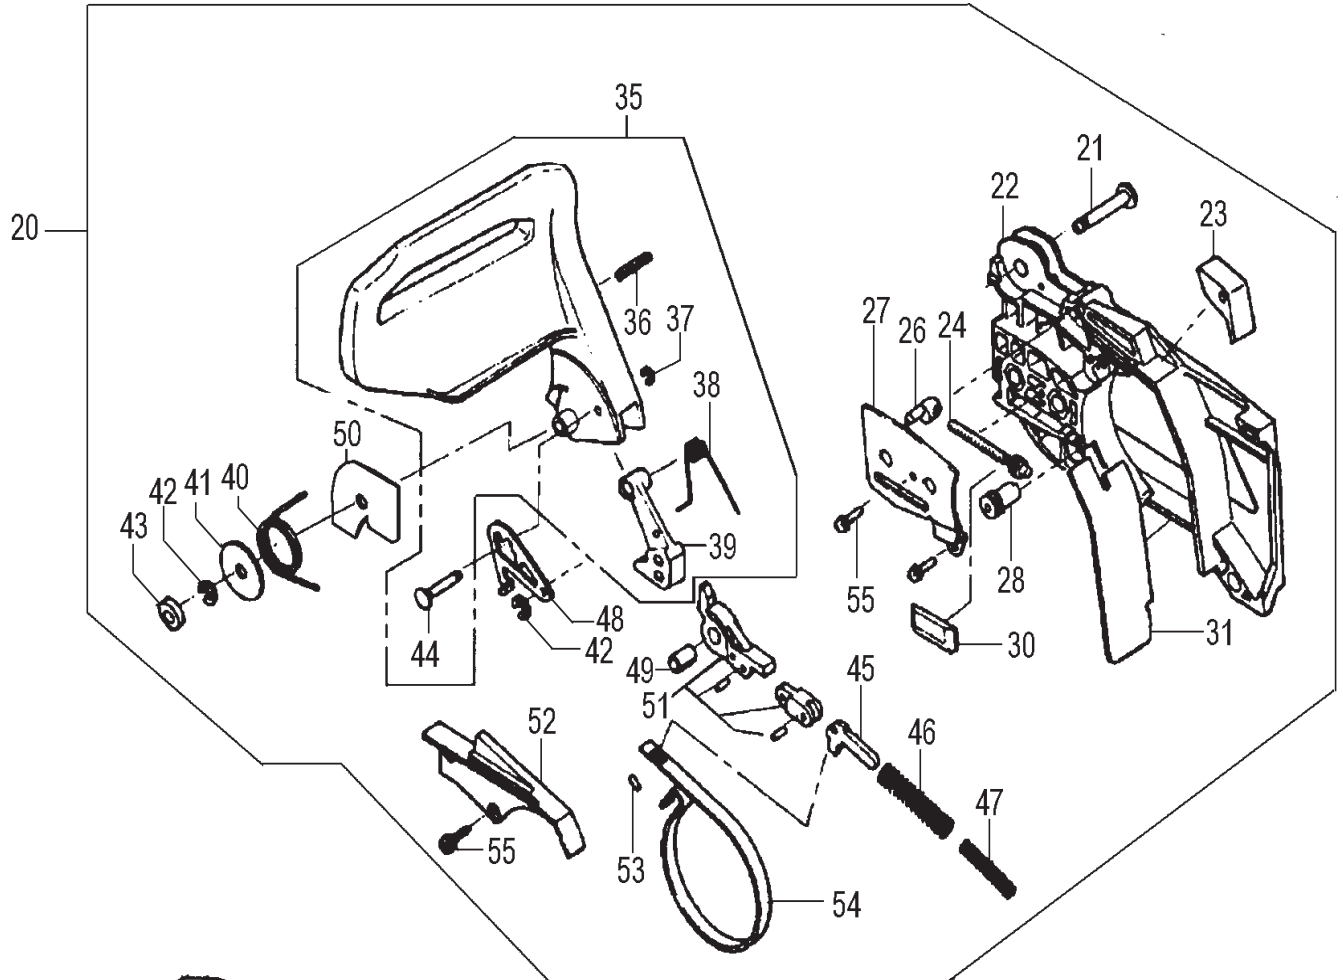

ITEM	PART NUMBER	DESCRIPTION	QTY	COMMENTS
9-20	0403262890	CASE,SIDE ASSY	1	
9-21	8033262520	SHAFT,HAND GUARD	1	
9-22	0393262580	CASE,SIDE	1	
9-23	2873262520	STOPPER,C	1	
9-24	1163262520	BOLT,CHAIN TENSIONER	1	
9-26	1153262520	BOSS,TENSIONER	1	
9-27	4623262520	PLATE,GUIDE B	1	
9-28	3003262520	GEAR	1	
9-30	4673262520	GUIDE	1	
9-31	3253262520	PROTECTOR,CHAIN	1	
9-35	8053262890	GUARD,FRONT HAND	1	
9-36	4993262620	PIN,SPRING	1	
9-37	8603262520	RING,STOP E	1	
9-38	8093262520	SPRING,WEIGHT	1	
9-39	8083262520	WEIGHT,HAND GUARD	1	
9-40	8043262520	SPRING,HAND GUARD	1	
9-41	5133262520	WASHER	1	
9-42	8593262520	RING,STOP E	2	
9-43	8023262520	SPACER	1	
9-44	8113262520	PIN	1	
9-45	3733262520	ARM,BRAKE	1	
9-46	3743262520	SPRING,BRAKE	1	
9-47	3743262620	SPRING,BRAKE	1	
9-48	3863262520	SUPPORT,BRAKE LINK	1	
9-49	3843262520	COLLAR	1	
9-50	1873262820	SHIELD	1	
9-51	3793262580	LINK,BRAKE	1	
9-52	3753262520	COVER,BRAKE LINK	1	
9-53	3763262520	HOLDER,BRAKE BAND	1	
9-54	3783262520	BAND,BRAKE	1	
9-55	6953262520	SCREW,SPECIAL M4x12	5