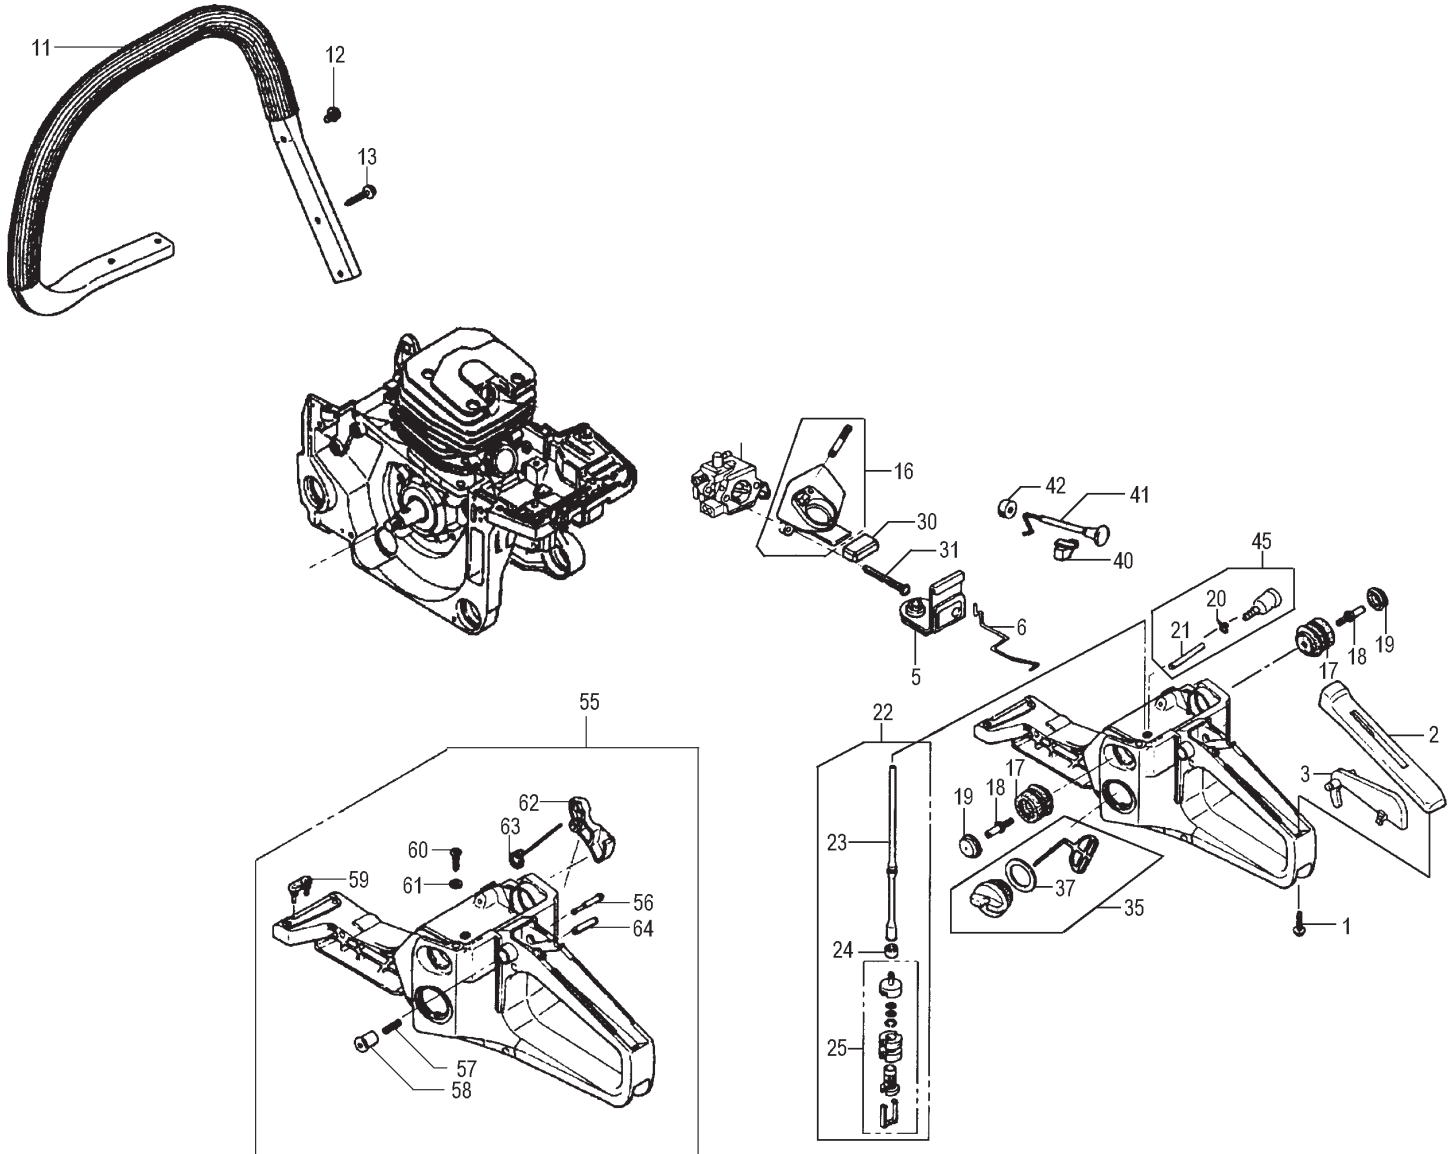

ITEM	PART NUMBER	DESCRIPTION	QTY	COMMENTS
10-1	6873262520	SCREW,SPECIAL M5x19	1	
10-2	2273262520	GRIP,HANDLE	1	
10-3	2573262520	LEVER,SAFETY	1	
10-5	4933262520	GROMMET	1	
10-6	4903262520	ROD,THROTTLE	1	
10-11	2093262580	HANDLE,FRONT	1	
10-12	6933262520	BOLT,SPECIAL	1	
10-13	6873262520	SCREW,SPECIAL M5x19	1	
10-16	4360409380	BASE,AIR CLEANER	1	
10-17	2233262580	DAMPER,REAR	2	
10-18	2953262520	BOLT,DAMPER	2	
10-19	2653262520	CAP,DAMPER	2	
10-20	4263262520	CLIP,B	1	
10-21	5650409320	PIPE,AIR VENT	1	
10-22	6990409391	FUEL PIPE ASSY	1	
10-23	7023262590	PIPE,FUEL	1	
10-24	4783262520	COLLAR	1	
10-25	6750409390	FILTER,FUEL	1	
10-30	5990409320	CUSHION	1	
10-31	6923262520	SCREW,SPECIAL M5x52	2	
10-35	6353262590	CAP,TANK	1	
10-37	6303262520	GASKET,TANK CAP	1	
10-40	7153262520	GUIDE	1	
10-41	7063262580	ROD,CHOKE	1	
10-42	7073262520	RUBBER,CHOKE ROD	1	
10-45	6463262590	VALVE,AIR VENT	1	
10-55	0123262590	HANDLE,REAR ASSY	1	
10-56	0643262520	PIN,PUSH	1	
10-57	0663262520	SPRING,PUSH PIN	1	
10-58	7253262520	CAP,PUSH PIN	1	
10-59	2323262520	DAMPER,FRONT	1	
10-60	6943262520	SCREW,SPECIAL M4x16	1	
10-61	4233262520	PACKING	1	
10-62	0603262520	LEVER,THROTTLE	1	
10-63	0613262520	SPRING,THROTTLE LEVER	1	
10-64	4993262520	PIN,SPRING	1