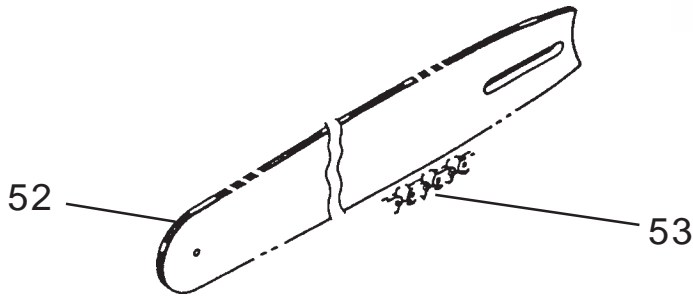

ITEM	PART NUMBER	DESCRIPTION	QTY	COMMENTS
11-21	9453254D21	COVER,BAR & CHAIN,20	1	
11-50	8803262520	DRIVER	1	
11-51	8833262520	SPANNER	1	
11-52	200SLGK095	BAR,20"	1	
11-53	33SL078X	CHAIN,20"	1	

ITEM	PART NUMBER	DESCRIPTION	QTY	COMMENTS
12-1	9063262520	DECAL,ECV-5601	1	
12-2	9093262520	DECAL,CAUTION,ECV-5601	1	
12-3	9153262520	DECAL,STARTER,ECV-5601	1