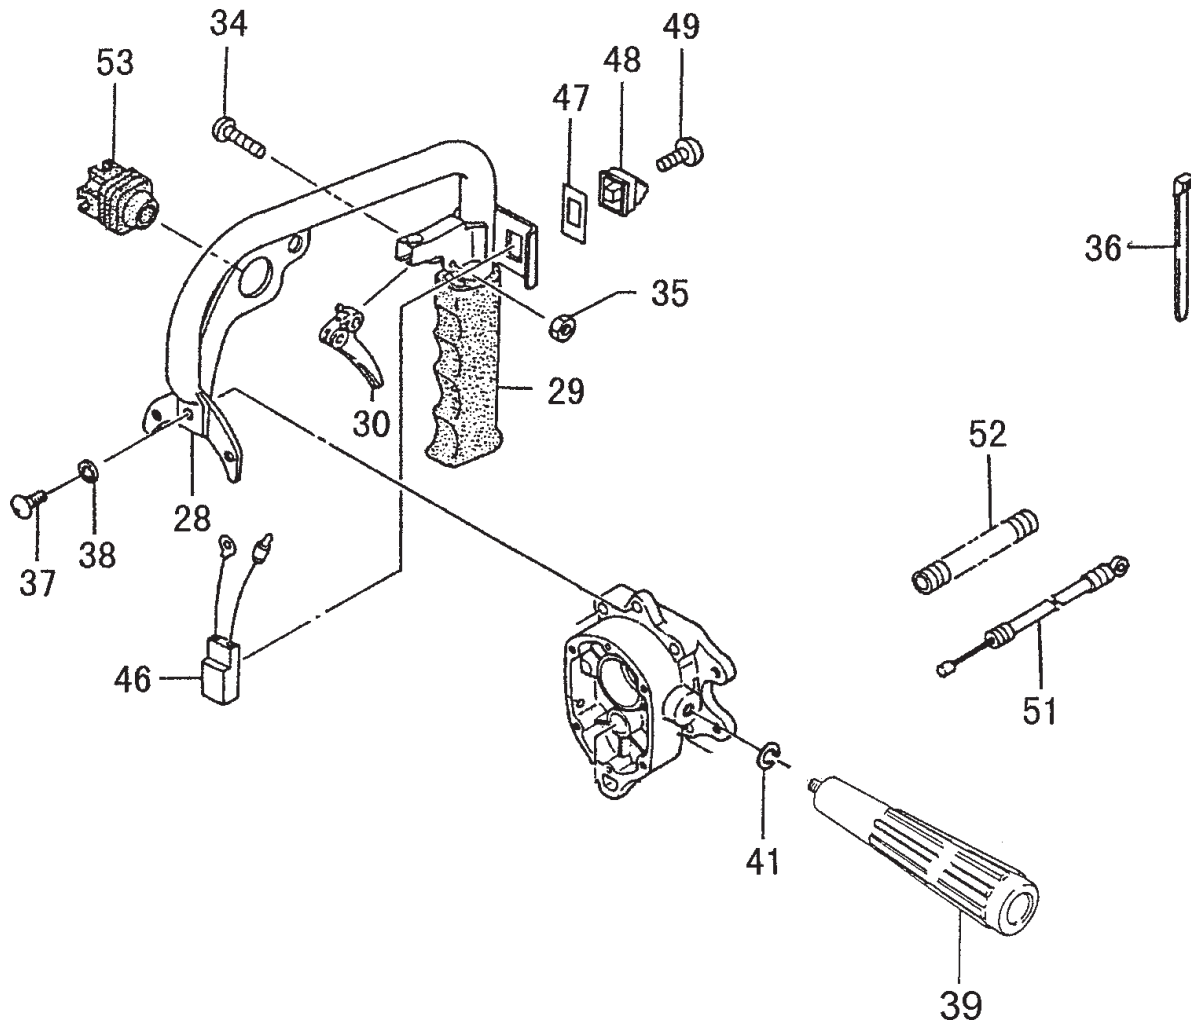

ITEM	PART NUMBER	DESCRIPTION	QTY	COMMENTS
7-28	2583210A82	HANDLE,A	1	
7-29	1653313020	HANDLE,GRIP,A	1	
7-30	10132120201	LEVER,THROTTLE	1	
7-34	99011050251	SCREW,5X25	1	
7-35	99101050011	NUT,5	1	
7-36	19833130200	CLAMP,CORD	2	
7-37	99023060161	BOLT,6X16 PLUS	1	
7-38	99210060012	WASHER,S,6	1	
7-39	25932120810	HANDLE,B	1	
7-41	99210100012	WASHER,S,10	1	
7-46	1563210A801	SWITCH,STOP	1	
7-47	9253317620	DECAL,STOP BUTTON	1	
7-48	2581165020	BUTTON,STOP	1	
7-49	99011030101	SCREW,3X10	1	
7-51	88506502801	WIRE,THROTTLE	1	
7-52	16407029000	TUBE,PROTECTION	1	
7-53	1553210A200	HOLDER, CHUCK KEY	1