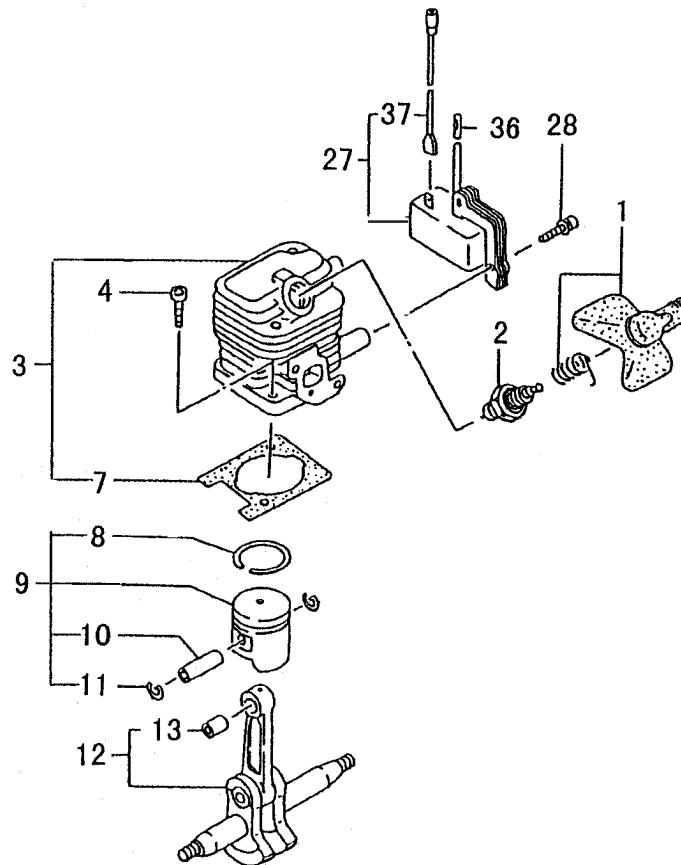

ITEM	PART NUMBER	DESCRIPTION	QTY	COMMENTS
1-1	1570650091	CAP, SPARK PLUG ASS'Y	1	
1-2	0180654021	PLUG, SPARK	1	
1-3	0010650090	SET, CYLINDER	1	Includes cylinder gasket
1-4	99416050201	SCREW, 5X20/WS	2	
1-7	0170650020	GASKET, CYLINDER	1	
1-8	04100601210	RING, PISTON	1	
1-9	0300650090	SET, PISTON	1	Includes rings and circlips
1-10	03706500200	PIN, PISTON	1	
1-11	03901620200	CIRCLIP, PISTON PIN	2	
1-12	04606500801	CRANKSHAFT	1	
1-13	99962081225	BEARING, NEEDLE, F-810	1	
1-27	1532153390	COIL, IGNITION	1	
1-28	99416040226	SCREW, WS, 4X22	2	
1-36	25006500200	TUBE, INSULATOR	1	
1-37	1780650080	CORD, STOP COMPLETE	1	

ITEM	PART NUMBER	DESCRIPTION	QTY	COMMENTS
5-0	4550651E90	CARBURETOR, TED-210C	1	
5-1	54825140200	SCREW, THROTTLE SET	2	
5-5	53925120200	SWIVEL	1	Carburetor Repair Kit - 650-25140-900
5-7	48925100200	RING, STOP	1	Gasket / Diaphragm Kit - 652-25140-900
5-8	48825145800	VALVE, THROTTLE	1	
5-10	55025100200	O-RING	1	
5-11	599200AW41	JET, MAIN 41.5	1	
5-13	~ ~ ~	GASKET, PUMP	1	~ Contained in Carb Kits
5-14	~ ~ ~	DIAPHRAGM, PUMP	1	
5-17	57825007200	SCREEN, INLET	1	
5-18	5752515280	BODY, PUMP	1	
5-19	~ ~ ~	GASKET, DIAPHRAGM	1	
5-20	~ ~ ~	DIAPHRAGM, METERING	1	
5-21	47625004200	COVER, DIAPHRAGM	1	
5-22	54825101200	SCREW, SET	4	

ITEM	PART NUMBER	DESCRIPTION	QTY	COMMENTS
7-28	2583210A82	HANDLE,A	1	
7-29	1653313020	HANDLE,GRIP,A	1	
7-30	10132120201	LEVER,THROTTLE	1	
7-34	99011050251	SCREW,5X25	1	
7-35	99101050011	NUT,5	1	
7-36	19833130200	CLAMP,CORD	2	
7-37	99023060161	BOLT,6X16 PLUS	1	
7-38	99210060012	WASHER,S,6	1	
7-39	25932120810	HANDLE,B	1	
7-41	99210100012	WASHER,S,10	1	
7-46	1563210A801	SWITCH,STOP	1	
7-47	9253317620	DECAL,STOP BUTTON	1	
7-48	2581165020	BUTTON,STOP	1	
7-49	99011030101	SCREW,3X10	1	
7-51	88506502801	WIRE,THROTTLE	1	
7-52	16407029000	TUBE,PROTECTION	1	
7-53	1553210A200	HOLDER, CHUCK KEY	1	