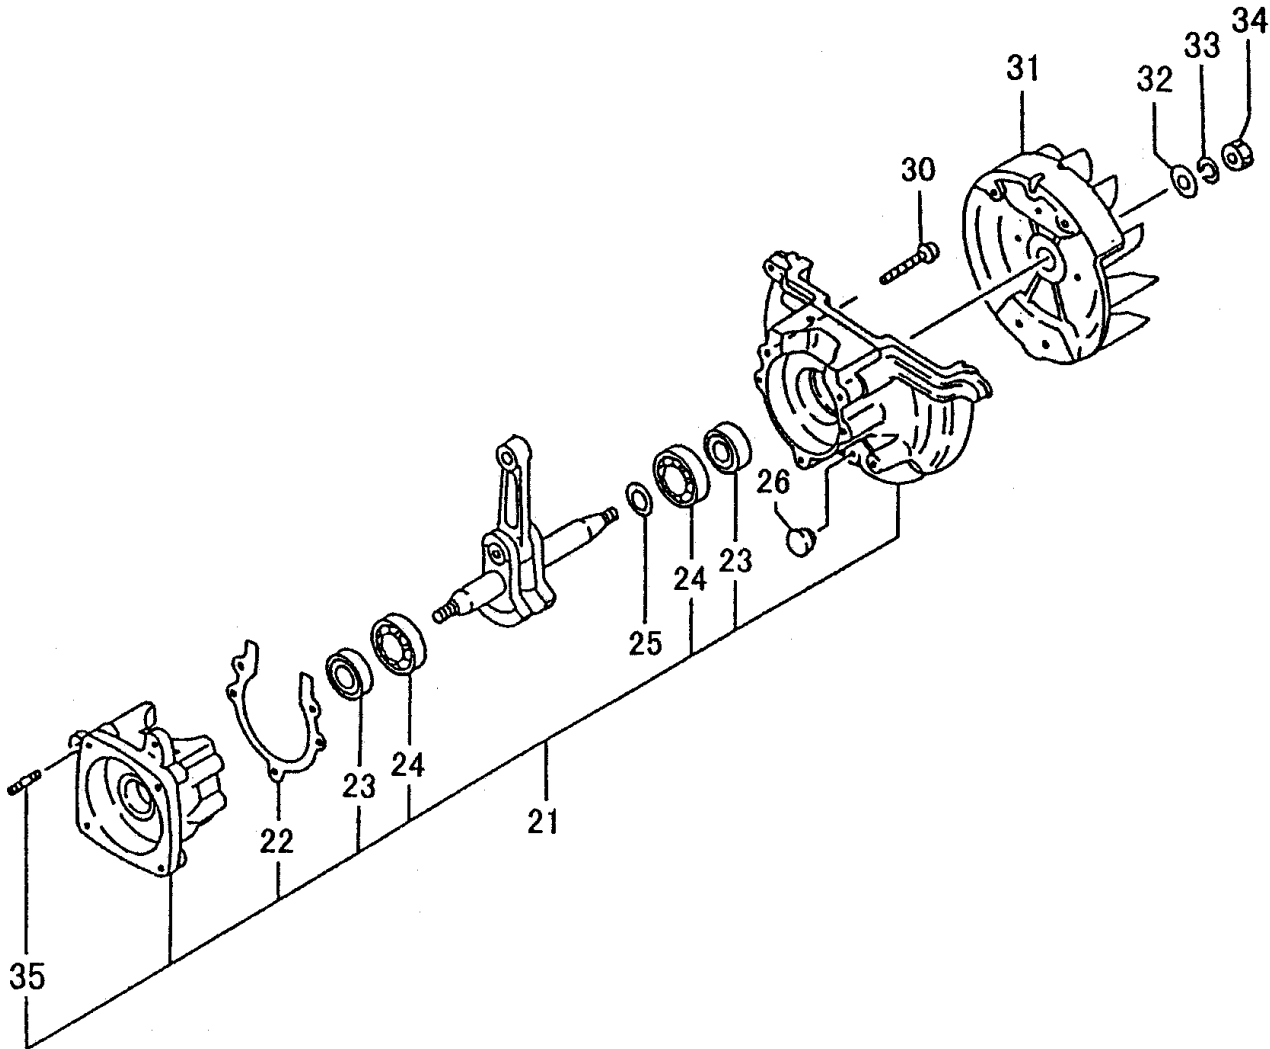

Illustrated Parts Manual

Model Number:

TED-210C

GAS DRILL (Limited Canadian Production)

P/N N/A

Rev 000

Date 1-15-08

Serial Numbers (T277487 - T284900)

ITEM	PART NUMBER	DESCRIPTION	QTY	COMMENTS
1-1	1570650091	CAP, SPARK PLUG ASS'Y	1	
1-2	0180654021	PLUG, SPARK	1	
1-3	0010650090	SET, CYLINDER	1	Includes cylinder gasket
1-4	99416050201	SCREW, 5X20/WS	2	
1-7	0170650020	GASKET, CYLINDER	1	
1-8	04100601210	RING, PISTON	1	
1-9	0300650090	SET, PISTON	1	Includes rings and circlips
1-10	03706500200	PIN, PISTON	1	
1-11	03901620200	CIRCLIP, PISTON PIN	2	
1-12	04606500801	CRANKSHAFT	1	
1-13	99962081225	BEARING, NEEDLE, F-810	1	
1-27	1532153390	COIL, IGNITION	1	
1-28	99416040226	SCREW, WS, 4X22	2	
1-36	25006500200	TUBE, INSULATOR	1	
1-37	1780650080	CORD, STOP COMPLETE	1	

ITEM	PART NUMBER	DESCRIPTION	QTY	COMMENTS
5-0	4550651E90	CARBURETOR, TED-210C	1	
5-1	54825140200	SCREW, THROTTLE SET	2	
5-5	53925120200	SWIVEL	1	Carburetor Repair Kit - 650-25140-900
5-7	48925100200	RING, STOP	1	Gasket / Diaphragm Kit - 652-25140-900
5-8	48825145800	VALVE, THROTTLE	1	
5-10	55025100200	O-RING	1	
5-11	599200AW41	JET, MAIN 41.5	1	
5-13	~ ~ ~	GASKET, PUMP	1	~ Contained in Carb Kits
5-14	~ ~ ~	DIAPHRAGM, PUMP	1	
5-17	57825007200	SCREEN, INLET	1	
5-18	5752515280	BODY, PUMP	1	
5-19	~ ~ ~	GASKET, DIAPHRAGM	1	
5-20	~ ~ ~	DIAPHRAGM, METERING	1	
5-21	47625004200	COVER, DIAPHRAGM	1	
5-22	54825101200	SCREW, SET	4	