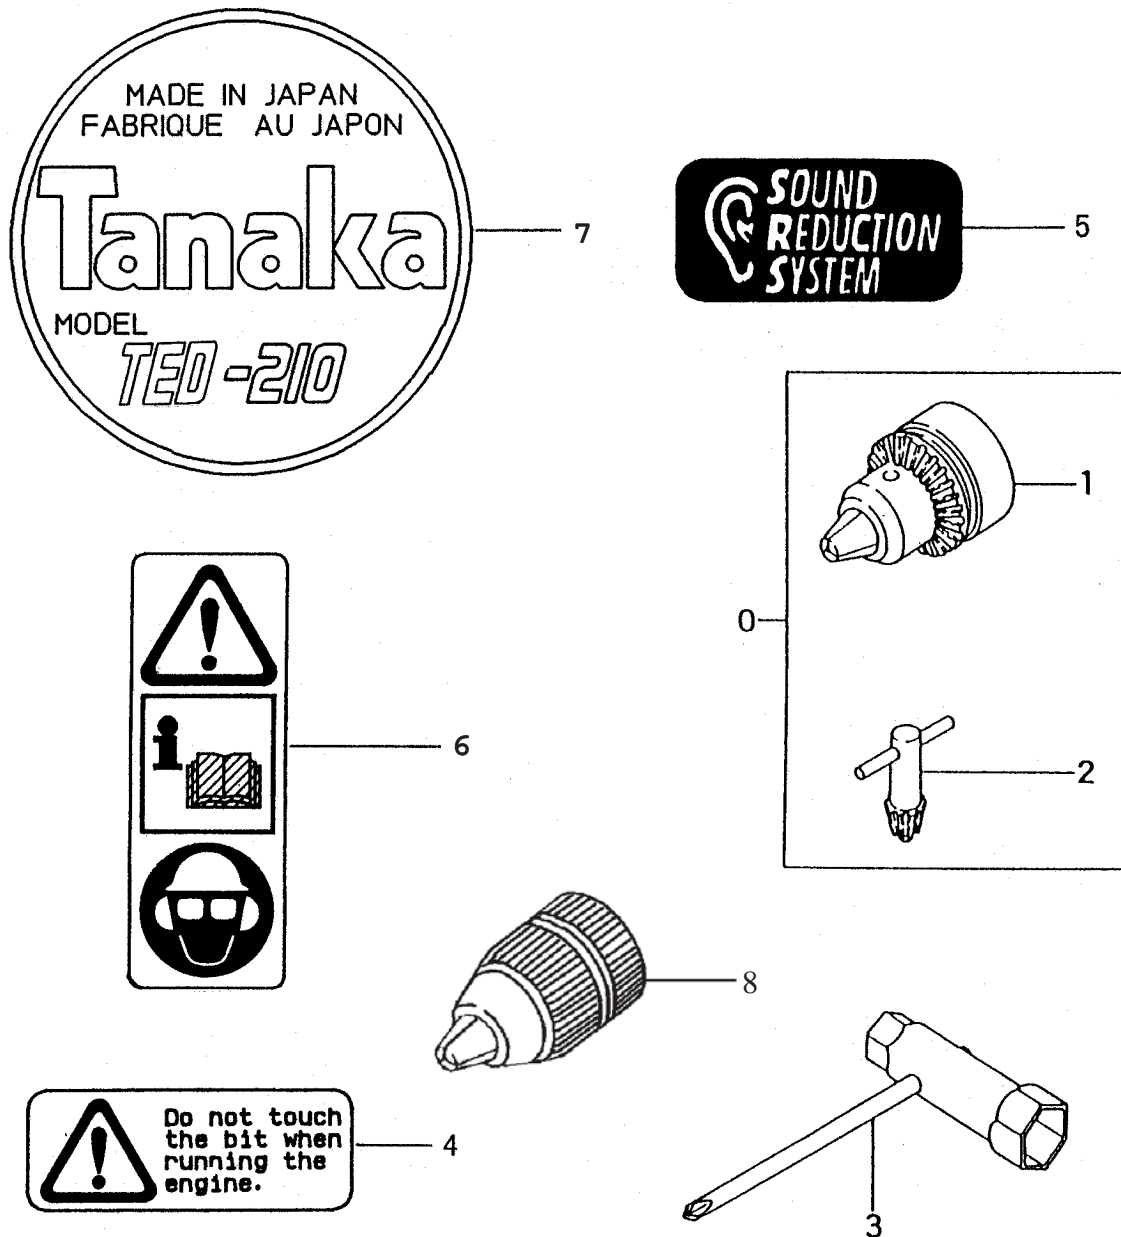

ITEM	PART NUMBER	DESCRIPTION	QTY	COMMENTS
8-0	05932120911	CHUCK & KEY SET 1/2"	1	
8-1	06032120911	CHUCK, 1/2"	1	
8-2	06132120811	CHUCK KEY 1/2"	1	
8-3	8292000080	SPANNER, COMBI, 13X19	1	
8-4	9203217220	DECAL, CAUTION	1	
8-5	9213217220	MARK, CAUTION	1	
8-6	91106500200	DECAL, SRS	1	
8-7	9060650520	PLATE, NAME, TED-210	1	
8-8	27218	KEYLESS CHUCK 1/2"	1	OPTIONAL