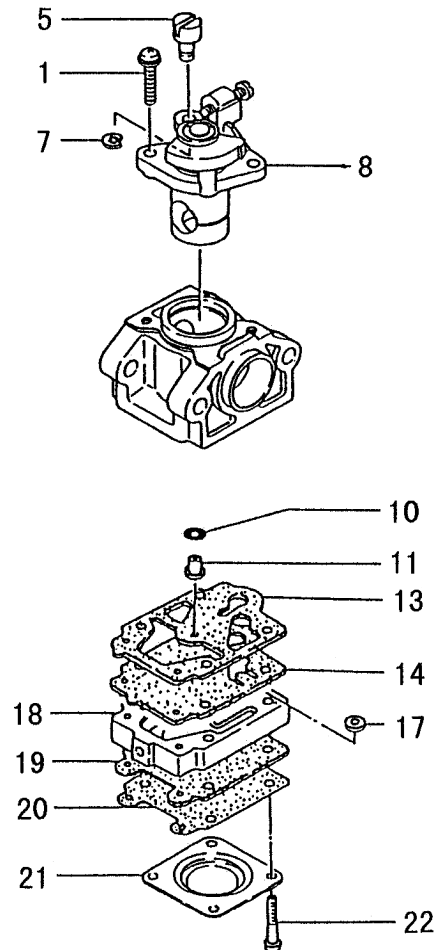

ITEM	PART NUMBER	DESCRIPTION	QTY	COMMENTS
1-1	1570650091	CAP, SPARK PLUG ASS'Y	1	
1-2	0180654021	PLUG, SPARK	1	
1-3	0010650090	SET, CYLINDER	1	Includes cylinder gasket
1-4	99416050201	SCREW, 5X20/WS	2	
1-7	0170650020	GASKET, CYLINDER	1	
1-8	04100601210	RING, PISTON	1	
1-9	0300650090	SET, PISTON	1	Includes rings and circlips
1-10	03706500200	PIN, PISTON	1	
1-11	03901620200	CIRCLIP, PISTON PIN	2	
1-12	04606500801	CRANKSHAFT	1	
1-13	99962081225	BEARING, NEEDLE, F-810	1	
1-27	1532153390	COIL, IGNITION	1	
1-28	99416040226	SCREW, WS, 4X22	2	
1-36	25006500200	TUBE, INSULATOR	1	
1-37	1780650080	CORD, STOP COMPLETE	1	

ITEM	PART NUMBER	DESCRIPTION	QTY	COMMENTS
2-21	07206502900	CRANKCASE, ASS'Y	1	Crankcase Ass'y includes bearings, seals and gasket
2-22	09006500200	GASKET, CRANKCASE	1	
2-23	99966122206	SEAL, OIL, #TC12227	2	Shims are "as needed" to obtain correct side clearance
2-24	99961600100	BEARING, BALL, #6001	2	
2-25	33000200210	SHIM, 12.2X19X.10	1	
2-25	33000200220	SHIM, 12.2X19X.15	1	
2-25	33000200230	SHIM, 12.2X19X.20	1	
2-25	33000200240	SHIM, 12.2X19X.30	1	
2-26	59900601200	CUSHION	1	
2-30	99414050301	SCREW, 5X30/S	3	
2-31	1552152380	ROTOR, MAGNETO	1	
2-32	99201080011	WASHER, 8	1	
2-33	99210080012	WASHER, S, 8	1	
2-34	99101080011	NUT, 8	1	
2-35	10012000200	STUD, 6X26	2	

ITEM	PART NUMBER	DESCRIPTION	QTY	COMMENTS
5-0	4550651E90	CARBURETOR, TED-210C	1	
5-1	54825140200	SCREW, THROTTLE SET	2	
5-5	53925120200	SWIVEL	1	Carburetor Repair Kit - 650-25140-900
5-7	48925100200	RING, STOP	1	Gasket / Diaphragm Kit - 652-25140-900
5-8	48825145800	VALVE, THROTTLE	1	
5-10	55025100200	O-RING	1	
5-11	599200AW41	JET, MAIN 41.5	1	
5-13	~ ~ ~	GASKET, PUMP	1	~ Contained in Carb Kits
5-14	~ ~ ~	DIAPHRAGM, PUMP	1	
5-17	57825007200	SCREEN, INLET	1	
5-18	5752515280	BODY, PUMP	1	
5-19	~ ~ ~	GASKET, DIAPHRAGM	1	
5-20	~ ~ ~	DIAPHRAGM, METERING	1	
5-21	47625004200	COVER, DIAPHRAGM	1	
5-22	54825101200	SCREW, SET	4	