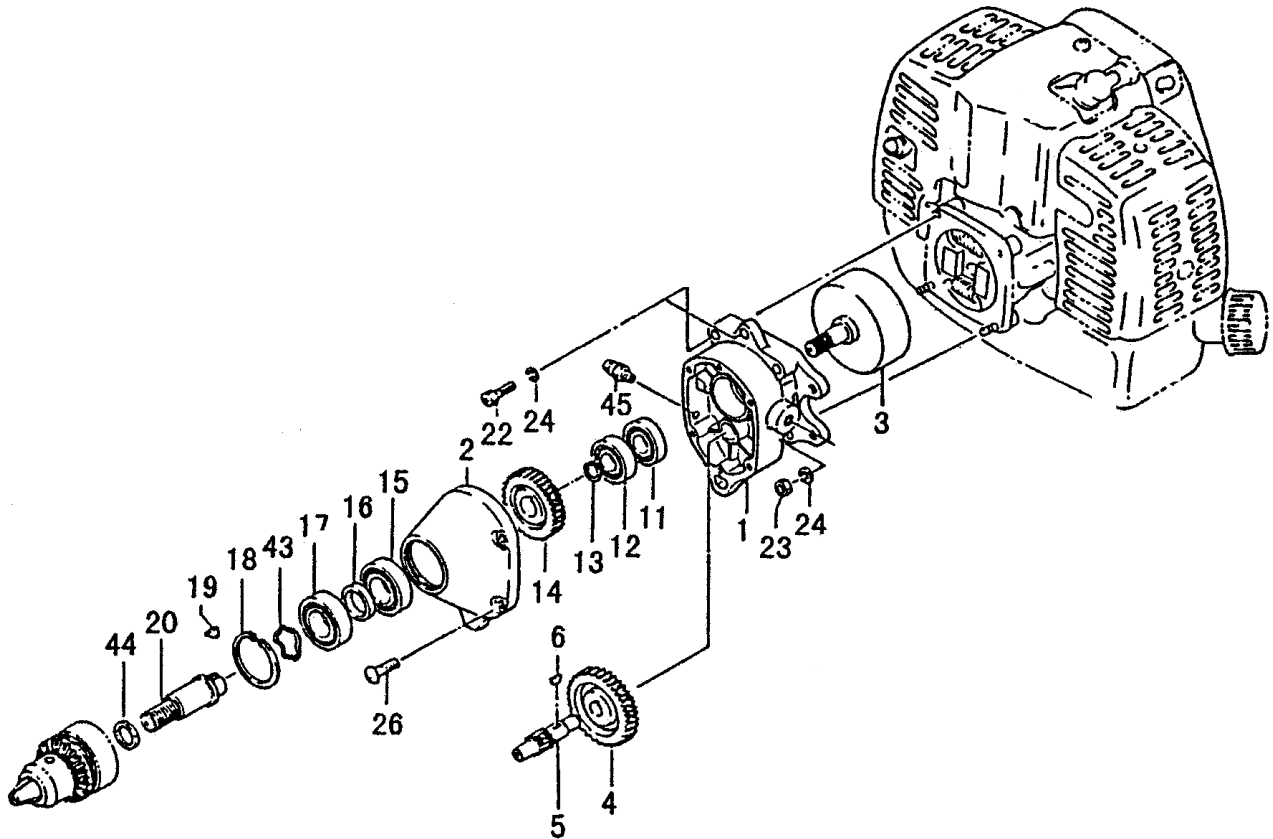

ITEM	PART NUMBER	DESCRIPTION	QTY	COMMENTS
6-1	0023218280	CASE,GEAR A	1	
6-2	0063210A80	CASE,GEAR,B	1	
6-3	2263210A800	HOUSING,CLUTCH	1	
6-4	01232120200	GEAR,#2	1	
6-5	01632120201	GEAR,#3	1	
6-6	06800300200	KEY,WOODRUFF,3X10X3.7	1	
6-11	99961600102	BEARING,BALL,#6001Z	1	
6-12	99961600100	BEARING,BALL,#6001	1	
6-13	99350012002	RING,STOP,C-12 EX	1	
6-14	01832120200	GEAR,#4	1	
6-15	99961720221	BEARING,BALL,#7202B	1	
6-16	04032120201	WASHER,BEARING	1	
6-17	99961620202	BEARING,BALL,#6202Z	1	
6-18	99351035002	RING,IN,C-35,STOP	1	
6-19	06801006200	KEY,WOODRUFF,3X13X5	1	
6-20	02232120201	SHAFT,DRIVE	1	
6-22	99023060301	BOLT,P,6X30	2	
6-23	99101060011	NUT,6	2	
6-24	99210060012	WASHER,S,6	4	
6-26	99414050181	SCREW,S,5X18	4	
6-43	99209350030	WASHER,WAVE,B,B,35	1	
6-44	23132175200	COLLAR,GEAR SHAFT B	1	
6-45	30032250801	FITTING,GREASE	1