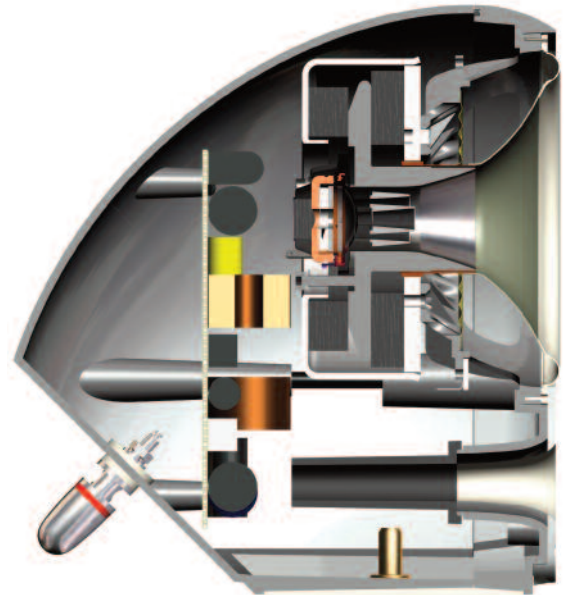

technology inspired design

Behind the elegant and precision crafted form of the Arena satellite speakers lies cutting edge audio technology. Tannoy's acclaimed Dual Concentric™ driver design is further enhanced in the Arena with WideBand™ technology. Combining a rigid titanium dome and neodymium magnet the WideBand™ tweeters deliver pin-point imaging and smooth high-frequency extension to over 50kHz.

Ideal for Dolby TrueHD and DTS HD audio formats on Blu-ray and HD DVD discs, the extended bandwidth provides a superbly focused soundstage and wide dynamic imaging of special effects to fully immerse you in the movie or music experience.

The Arena satellites are accurately timbre-matched allowing action to pan seamlessly around the room, while the dedicated centre channel speaker is enhanced with a supplementary bass driver giving outstanding tonal depth and clarity to dialogue.

Each Arena shell is constructed from heavyweight alloy to inhibit cabinet derived colouration and the curved shape reduces internal standing waves to almost zero. This celebrated driver and cabinet technology has seen the Arena system gain considerable international acclaim, winning Best Buy awards and five-star reviews consistently for over three years.

With just the essential ingredients, Arena Lite makes this award winning combination more affordable to own than ever.

"As if to mirror the precision build and fastidious attention to cosmetic detail, the sound is polished, articulate and staggeringly detailed."

Digital Home Magazine.