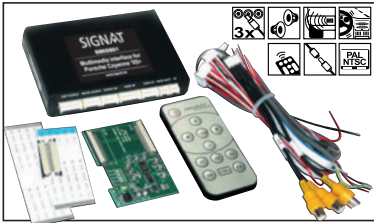

S30.7230-230

Porsche

Adapter to connect a universal ISO radio to the OEM Porsche cabling (not suitable for Bose sound systems).

S62.3630-001

Porsche

Set adapter cables for the connection of universal loudspeakers to the Porsche OEM front loudspeaker connectors.

S865001

Porsche Cayenne '05>

Multimedia-interface with 3 inputs for reproduction of external video sources (DVD, TV-tuner, PC, camera) via the Porsche MMI system.

S865051

Porsche Cayenne

Optical interface for reproduction of the Signat/Senergy MDVB-T digital TV-tuner via the Porsche PCM2.1 navigation system. Control with the original buttons.

S865071

Porsche Cayenne

Optical interface for reproduction of the Signat DVD-player via the Porsche PCM2.1 navigation system. Control with the original buttons.

Free Manuals Download Website

<http://myh66.com>