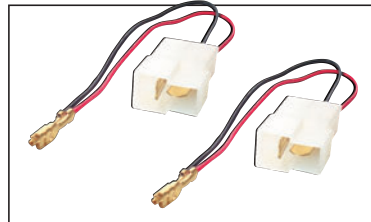

S30.7230-230

Porsche

Adapter to connect a universal ISO radio to the OEM Porsche cabling (not suitable for Bose sound systems).

S62.3630-001

Porsche

Set adapter cables for the connection of universal loudspeakers to the Porsche OEM front loudspeaker connectors.

S865001

Porsche Cayenne '05>

Multimedia-interface with 3 inputs for reproduction of external video sources (DVD, TV-tuner, PC, camera) via the Porsche MMI system.

S865051

Porsche Cayenne

Optical interface for reproduction of the Signat/Senergy MDVB-T digital TV-tuner via the Porsche PCM2.1 navigation system. Control with the original buttons.

S865071

Porsche Cayenne

Optical interface for reproduction of the Signat DVD-player via the Porsche PCM2.1 navigation system. Control with the original buttons.

Free Manuals Download Website

<http://myh66.com>