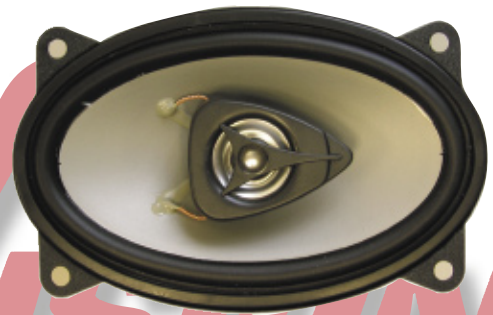

SV-SPEAKER4630 - 4x6"