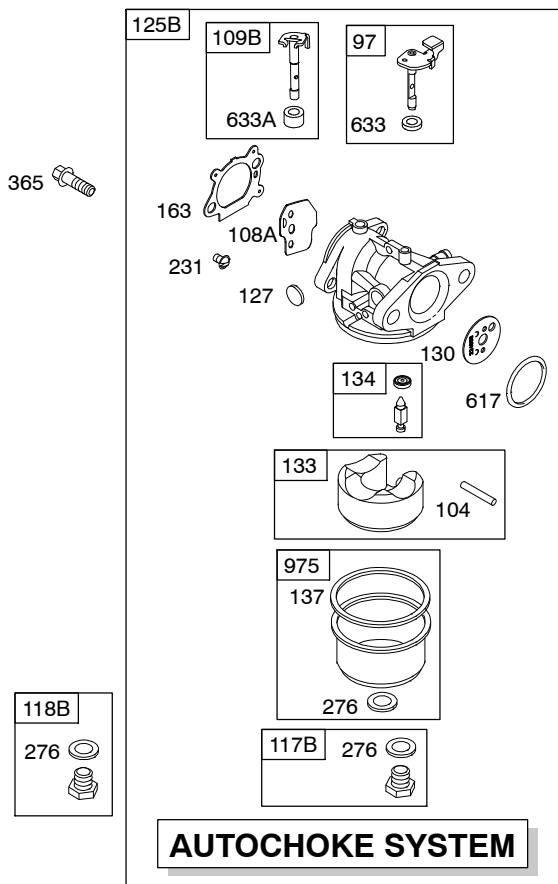

124T00

Illustrated Parts List

Model Series

124T00

TYPE NUMBERS
0101 through 4305.

TABLE OF CONTENTS

Air Cleaner	4
Alternator	5
Blower Housing/Shrouds	6
Camshaft	2
Carburetor	3
Controls	5
Crankshaft	2
Cylinder	2
Electric Starter	7
Electrical	5
Engine Sump	2
Exhaust System	4
Flywheel	7
Flywheel Brake	5
Fuel Supply	3
Governor Spring	5
Ignition	5
Kits/Gaskets	2 & 3
Lubrication	2
Piston Group	2
Rewind Starter	7
Valves	2

124T00

1319 WARNING LABEL

REQUIRED when replacing parts with warning labels affixed.

1058 OPERATOR'S MANUAL

1330 REPAIR MANUAL

1019 LABEL KIT

Illustrations cover a range of engines. Parts shown without corresponding text may not be used on your specific engine.
3730-2 Assemblies include all parts shown in frames. **07/14/2008**

Illustrations cover a range of engines. Parts shown without corresponding text may not be used on your specific engine.
 3730-3 Assemblies include all parts shown in frames. 07/14/2008

Illustrations cover a range of engines. Parts shown without corresponding text may not be used on your specific engine.
3730-4 Assemblies include all parts shown in frames. **07/14/2008**