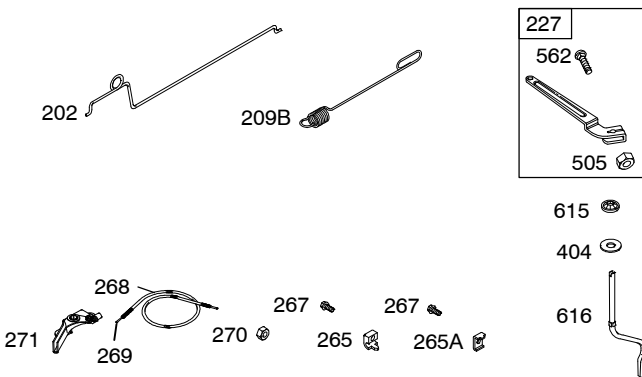

Illustrations cover a range of engines. Parts shown without corresponding text may not be used on your specific engine.
3730-5 Assemblies include all parts shown in frames. **07/14/2008**