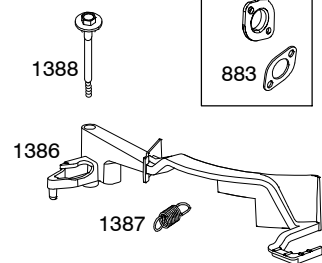

124T00

Illustrated Parts List

Model Series

124T00

TYPE NUMBERS
0101 through 4305.

TABLE OF CONTENTS

Air Cleaner	4
Alternator	5
Blower Housing/Shrouds	6
Camshaft	2
Carburetor	3
Controls	5
Crankshaft	2
Cylinder	2
Electric Starter	7
Electrical	5
Engine Sump	2
Exhaust System	4
Flywheel	7
Flywheel Brake	5
Fuel Supply	3
Governor Spring	5
Ignition	5
Kits/Gaskets	2 & 3
Lubrication	2
Piston Group	2
Rewind Starter	7
Valves	2

124T00

1319 WARNING LABEL

REQUIRED when replacing parts with warning labels affixed.

1058 OPERATOR'S MANUAL

1330 REPAIR MANUAL

1019 LABEL KIT

Illustrations cover a range of engines. Parts shown without corresponding text may not be used on your specific engine.
3730-2 Assemblies include all parts shown in frames. **07/14/2008**

Illustrations cover a range of engines. Parts shown without corresponding text may not be used on your specific engine.
 3730-3 Assemblies include all parts shown in frames. 07/14/2008

Illustrations cover a range of engines. Parts shown without corresponding text may not be used on your specific engine.
3730-4 Assemblies include all parts shown in frames. **07/14/2008**