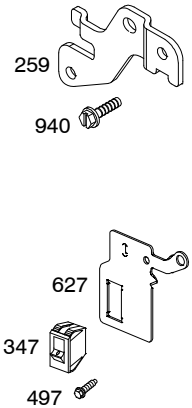

Illustrations cover a range of engines. Parts shown without corresponding text may not be used on your specific engine.
3730-5 Assemblies include all parts shown in frames. **07/14/2008**