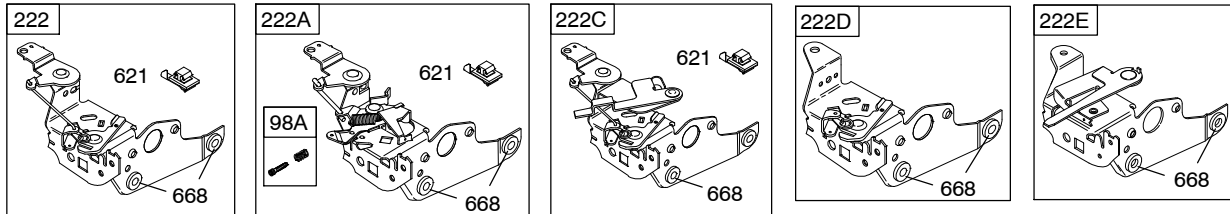

188 843 843A