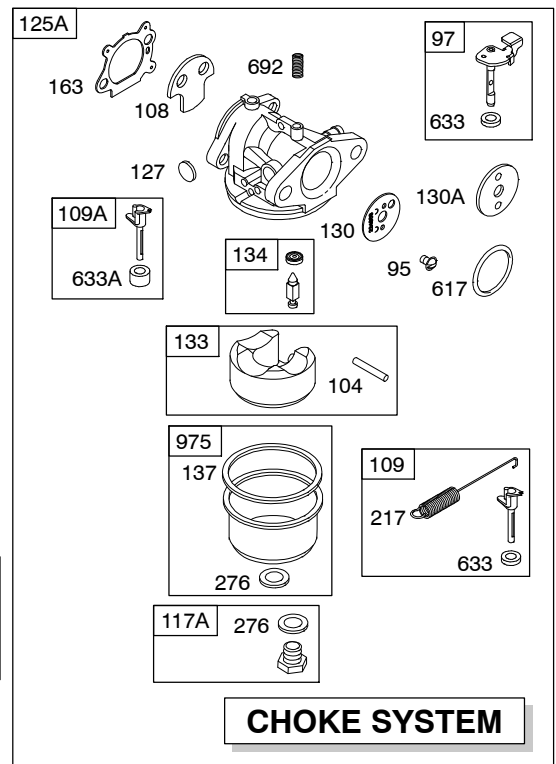

124T00

Illustrated Parts List

Model Series

124T00

TYPE NUMBERS
0101 through 4305.

TABLE OF CONTENTS

Air Cleaner	4
Alternator	5
Blower Housing/Shrouds	6
Camshaft	2
Carburetor	3
Controls	5
Crankshaft	2
Cylinder	2
Electric Starter	7
Electrical	5
Engine Sump	2
Exhaust System	4
Flywheel	7
Flywheel Brake	5
Fuel Supply	3
Governor Spring	5
Ignition	5
Kits/Gaskets	2 & 3
Lubrication	2
Piston Group	2
Rewind Starter	7
Valves	2

124T00

1319 WARNING LABEL

REQUIRED when replacing parts with warning labels affixed.

1058 OPERATOR'S MANUAL

1330 REPAIR MANUAL

1019 LABEL KIT

Illustrations cover a range of engines. Parts shown without corresponding text may not be used on your specific engine.
3730-2 Assemblies include all parts shown in frames. **07/14/2008**