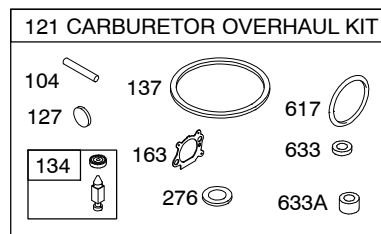

124T00

1319 WARNING LABEL

REQUIRED when replacing parts with warning labels affixed.

1058 OPERATOR'S MANUAL

1330 REPAIR MANUAL

1019 LABEL KIT

Illustrations cover a range of engines. Parts shown without corresponding text may not be used on your specific engine.
3730-2 Assemblies include all parts shown in frames. **07/14/2008**