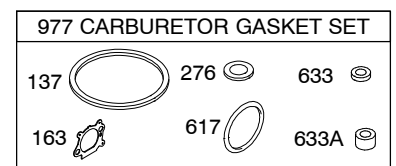

124T00

1319 WARNING LABEL

REQUIRED when replacing parts with warning labels affixed.

1058 OPERATOR'S MANUAL

1330 REPAIR MANUAL

1019 LABEL KIT

Illustrations cover a range of engines. Parts shown without corresponding text may not be used on your specific engine.
3730-2 Assemblies include all parts shown in frames. **07/14/2008**