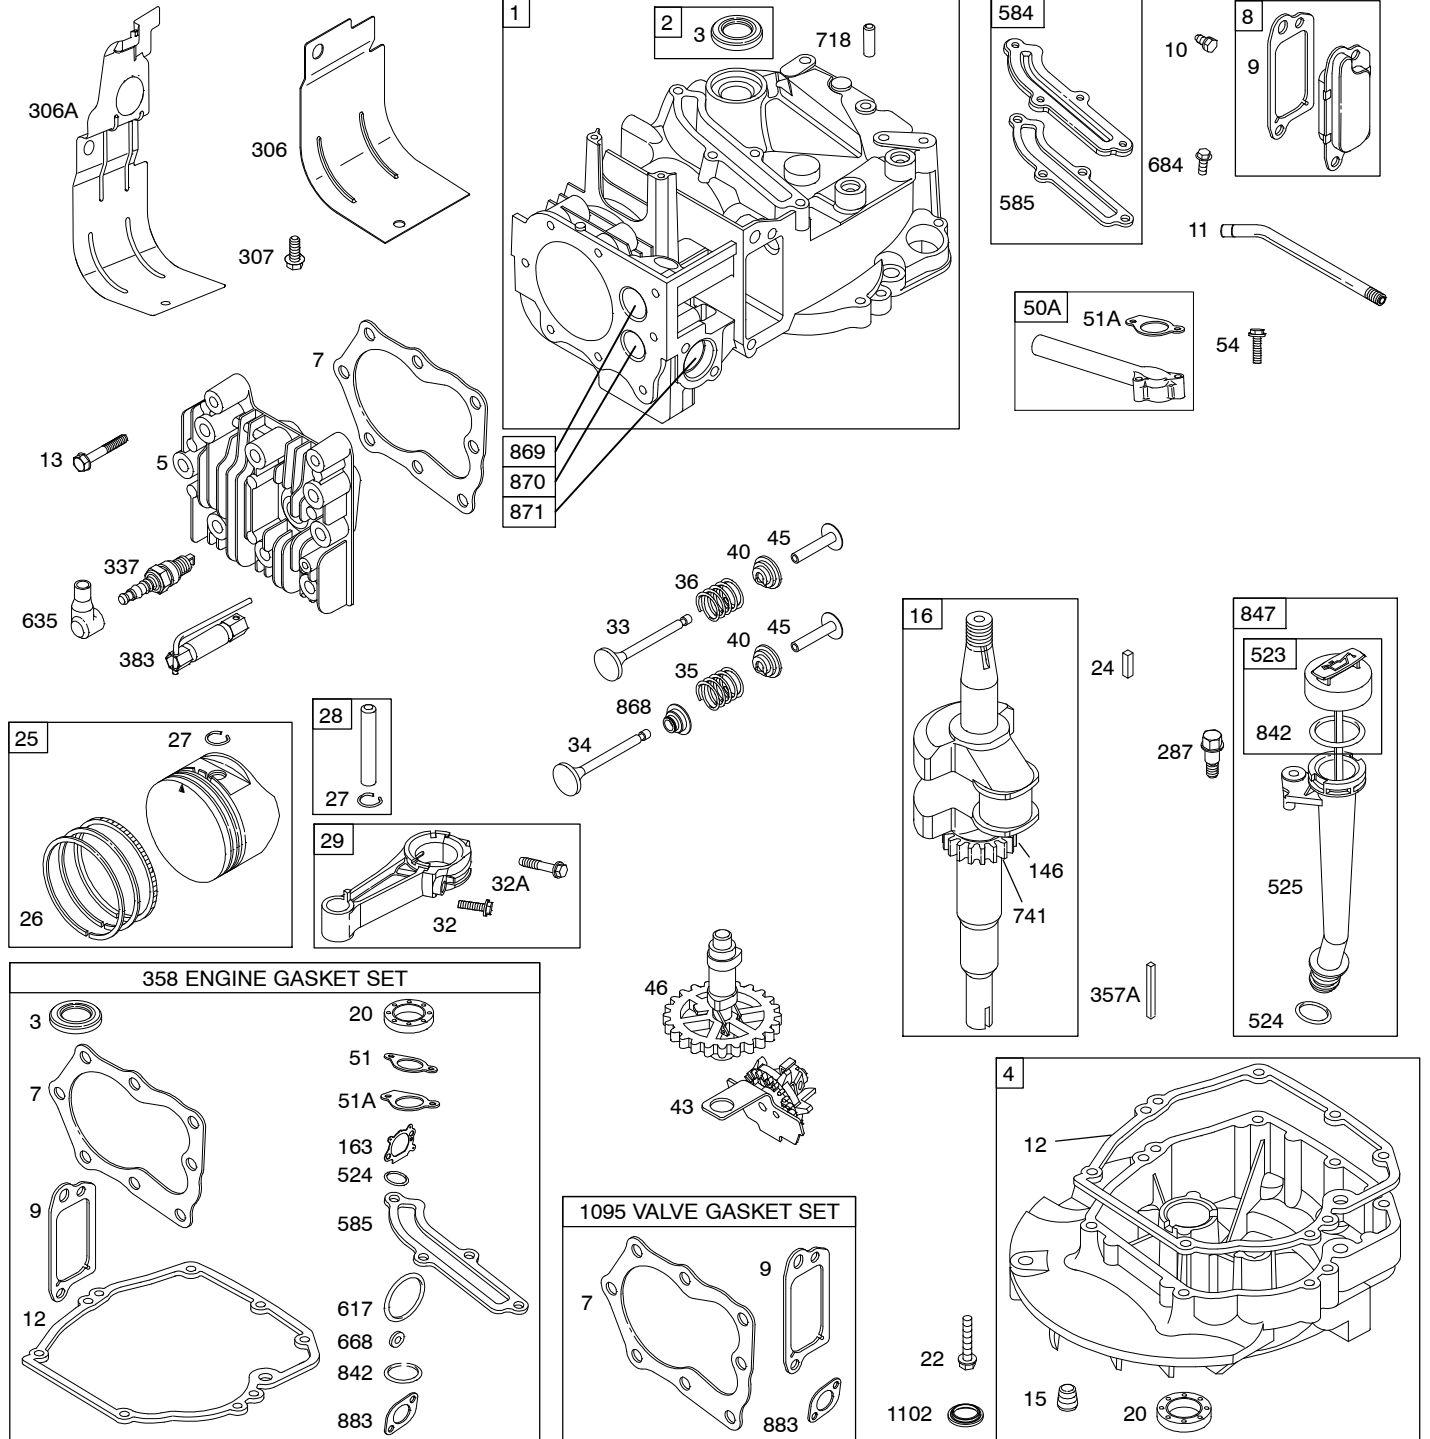

124T00

Illustrated Parts List

Model Series

124T00

TYPE NUMBERS
0101 through 4305.

TABLE OF CONTENTS

Air Cleaner	4
Alternator	5
Blower Housing/Shrouds	6
Camshaft	2
Carburetor	3
Controls	5
Crankshaft	2
Cylinder	2
Electric Starter	7
Electrical	5
Engine Sump	2
Exhaust System	4
Flywheel	7
Flywheel Brake	5
Fuel Supply	3
Governor Spring	5
Ignition	5
Kits/Gaskets	2 & 3
Lubrication	2
Piston Group	2
Rewind Starter	7
Valves	2

124T00

1319 WARNING LABEL

REQUIRED when replacing parts with warning labels affixed.

1058 OPERATOR'S MANUAL

1330 REPAIR MANUAL

1019 LABEL KIT

Illustrations cover a range of engines. Parts shown without corresponding text may not be used on your specific engine.
3730-2 Assemblies include all parts shown in frames. **07/14/2008**