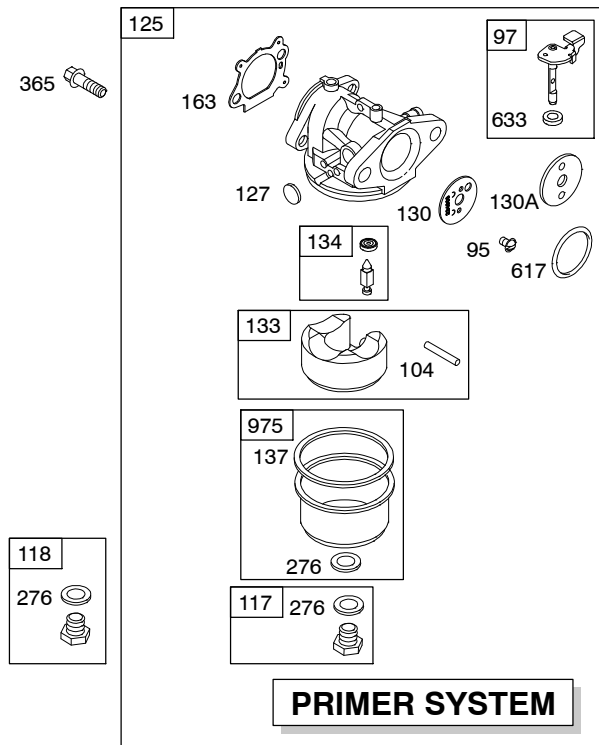

124T00

Illustrated Parts List

Model Series

124T00

TYPE NUMBERS
0101 through 4305.

TABLE OF CONTENTS

Air Cleaner	4
Alternator	5
Blower Housing/Shrouds	6
Camshaft	2
Carburetor	3
Controls	5
Crankshaft	2
Cylinder	2
Electric Starter	7
Electrical	5
Engine Sump	2
Exhaust System	4
Flywheel	7
Flywheel Brake	5
Fuel Supply	3
Governor Spring	5
Ignition	5
Kits/Gaskets	2 & 3
Lubrication	2
Piston Group	2
Rewind Starter	7
Valves	2

124T00

1319 WARNING LABEL

REQUIRED when replacing parts with warning labels affixed.

1058 OPERATOR'S MANUAL

1330 REPAIR MANUAL

1019 LABEL KIT

Illustrations cover a range of engines. Parts shown without corresponding text may not be used on your specific engine.
3730-2 Assemblies include all parts shown in frames. **07/14/2008**