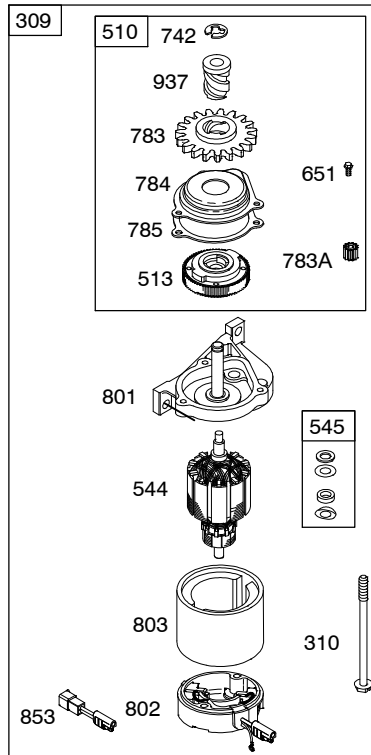

Illustrations cover a range of engines. Parts shown without corresponding text may not be used on your specific engine.
3730-7 Assemblies include all parts shown in frames. **07/14/2008**

124T00

REF. NO.	PART NO.	DESCRIPTION	REF. NO.	PART NO.	DESCRIPTION	REF. NO.	PART NO.	DESCRIPTION
1	697322	Cylinder Assembly	16	691450	Crankshaft	20	★399781S	Seal-Oil (PTO Side)
2	399269	Kit-Bushing/Seal (Magneto Side)			----- Note -----	22	691092	Screw (Crankcase Cover/Sump)
3	★299819S	Seal-Oil (Magneto Side)		691451	Crankshaft Used on Type No(s). 0105,0128,0133,0134,0135,0136,0137,0138,0140,0142,0143,0147,0148,0159,0162,0163,0171,0172,0174,0175,0177,0178,0179,0186,0187,0192,0201,0455,0464,0486,0567,0611,1728,1729,1772,1773,1778,1779,1780,1782,1905,1923,1946,1950,2042,2048,2049,2050,2109,2110,2112,2113,2635,2636,4159,4172.	23A	691987	Flywheel
4	493279	Sump-Engine			----- Note -----			----- Note -----
		498983 Sump-Engine Used on Type No(s). 0119, 1120, 1907, 1977, 4305.						691992 Flywheel Used on Type No(s). 0105, 0119, 0120, 0121, 0124, 0130, 0135, 0136, 0137, 0138, 0139, 0141, 0143, 0147, 0148, 0149, 0175, 0183, 0185, 0186, 0187, 0192, 0526, 0535, 1120, 1724, 1777, 1907, 1914, 1933, 2643.
5	691160	Head-Cylinder			691452 Crankshaft Used on Type No(s). 0129,0149,1709,1720,1722,1724,1771,1776,1777,1924,1933,1936,1952,1966,1971,1972,1983,2114,2309,2346,2367,2643.	24	222698S	Key-Flywheel
7	★∅692249	Gasket-Cylinder Head			694849 Crankshaft Used on Type No(s). 0130.	25	795429	Piston Assembly (Standard) (Used After Code Date 07090300).
8	695250	Breather Assembly			696290 Crankshaft Used on Type No(s). 0120,0185.			----- Note -----
9	★∅696125	Gasket-Breather			694850 Crankshaft Used on Type No(s). 0121,0139,0141,0183.			791097 Piston Assembly (Standard) (Used Before Code Date 07090400).
10	691125	Screw (Breather Assembly)			691455 Crankshaft Used on Type No(s). 0124,0526,0535,1914.			795430 Piston Assembly (.020" Oversize) (Used After Code Date 07090300).
11	691781	Tube-Breather			691482 Crankshaft Used on Type No(s). 0119,0144,1907,1977,4305.			791326 Piston Assembly (.020" Oversize) (Used Before Code Date 07090400).
12	★692232	Gasket-Crankcase			694478 Crankshaft Used on Type No(s). 0510,0536.			
13	690912	Screw (Cylinder Head)			691454 Crankshaft Used on Type No(s). 1926.			
15	691680	Plug-Oil Drain (Square Socket)			692980 Crankshaft Used on Type No(s). 1715.			
					696009 Crankshaft Used on Type No(s). 0161,0203,0215.			

★ Included in Engine Gasket Set-Ref. No.358.

● Included in Carburetor Overhaul Kit-Ref. No. 121.

◆ Included in Carburetor Gasket Set-Ref. No. 977.

∅ Included in Valve Gasket Set-Ref. No 1095.

Illustrations cover a range of engines. Parts shown without corresponding text may not be used on your specific engine.

3730-8

Assemblies include all parts shown in frames.

07/14/2008