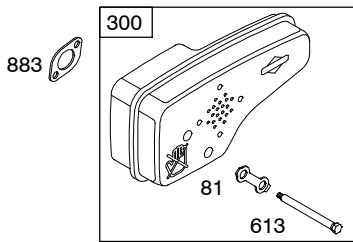

Illustrations cover a range of engines. Parts shown without corresponding text may not be used on your specific engine.
3728-4 Assemblies include all parts shown in frames. **07/14/2008**