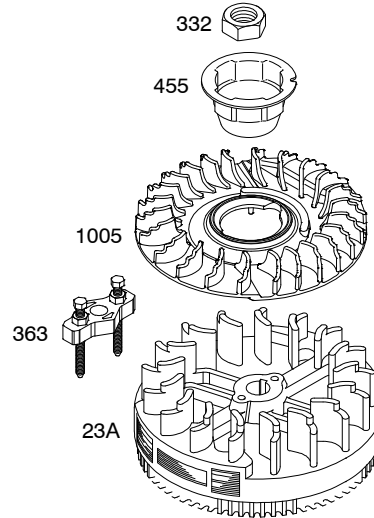

126T00

Illustrations cover a range of engines. Parts shown without corresponding text may not be used on your specific engine.
3728-6 Assemblies include all parts shown in frames. **07/14/2008**

126T00

REF. NO.	PART NO.	DESCRIPTION	REF. NO.	PART NO.	DESCRIPTION	REF. NO.	PART NO.	DESCRIPTION
1	697322	Cylinder Assembly	16	691450	Crankshaft			691455 Crankshaft
2	399269	Kit-Bushing/Seal (Magneto Side)			----- Note -----			Used on Type No(s). 0006, 0018, 0523.
3	★299819S	Seal-Oil (Magneto Side)			691451 Crankshaft			694849 Crankshaft
4	493279	Sump-Engine			Used on Type No(s). 0004, 0010, 0011, 0015, 0050, 0060, 0121, 0135, 0138, 0148, 0153, 0158, 0159, 0169, 0172, 0173, 0199, 0243, 0329, 0454, 0475, 0479, 0487, 0491, 0555, 0615, 0660, 0826, 1064, 1172, 1724, 1728, 1729, 1750, 1767, 1791, 1802, 1807, 1817, 1820, 1822, 1824, 1833, 1963, 2003, 2004, 2011, 2016, 2021, 2022, 2034, 2041, 2091, 2388.		Used on Type No(s). 0005, 0114, 0131, 0179, 0188, 2013.	
		----- Note -----						695242 Crankshaft
		498983 Sump-Engine						Used on Type No(s). 0026.
5	691160	Head-Cylinder						696009 Crankshaft
7	★∅692249	Gasket-Cylinder Head						Used on Type No(s). 0031, 0115, 0139, 0181, 0182, 0183, 0184, 0204, 0206, 0216, 0219, 0220, 0224, 0231, 0233, 0236, 0240, 0241, 0329, 0678, 0933, 1840, 1841.
8	695250	Breather Assembly						791061 Crankshaft
9	★∅696125	Gasket-Breather						Used on Type No(s). 0030, 0116, 0209, 0225, 0227, 0230, 0234, 0237.
10	691125	Screw (Breather Assembly)						694478 Crankshaft
11	691781	Tube-Breather						Used on Type No(s). 0521, 0538.
12	★692232	Gasket-Crankcase						691454 Crankshaft
13	690912	Screw (Cylinder Head)						Used on Type No(s). 1706.
15	691680	Plug-Oil Drain (Square Socket)						694079 Crankshaft
								Used on Type No(s). 1701.
								795499 Crankshaft
								Used on Type No(s). 0222, 0256.