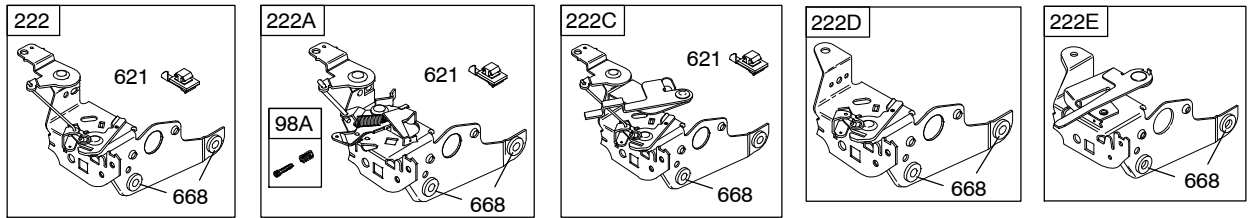

843 843A 188

271 268 270 269 267 265 265A 265B

209A 209B 202

227 562 505

615 404 616

356 356B 356D 356G 356H 356J

333A 851A 635A

334

333 851

627 347 497

627A 497

578 578A

789B

892 500 664 990

935 1160

236 745

923 922 621

923A 922A

923B 621 922A

1119 474 910

Illustrations cover a range of engines. Parts shown without corresponding text may not be used on your specific engine.
3728-5 Assemblies include all parts shown in frames. **07/14/2008**