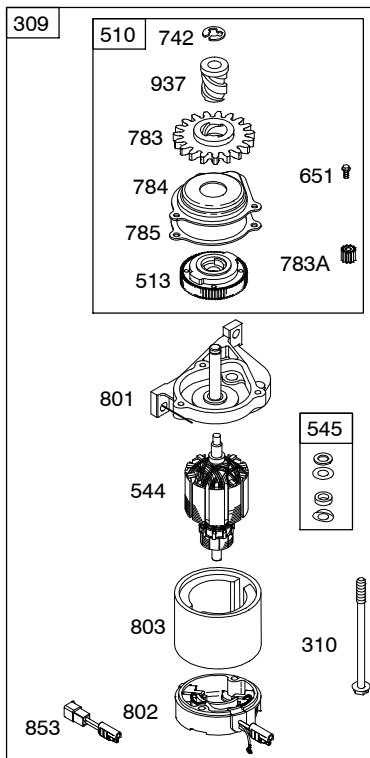

126T00

Illustrations cover a range of engines. Parts shown without corresponding text may not be used on your specific engine.
3728-6 Assemblies include all parts shown in frames. **07/14/2008**

126T00

REF. NO.	PART NO.	DESCRIPTION	REF. NO.	PART NO.	DESCRIPTION	REF. NO.	PART NO.	DESCRIPTION
1	697322	Cylinder Assembly	16	691450	Crankshaft			691455 Crankshaft
2	399269	Kit-Bushing/Seal (Magneto Side)			----- Note -----			Used on Type No(s). 0006, 0018, 0523.
3	★299819S	Seal-Oil (Magneto Side)			691451 Crankshaft			694849 Crankshaft
4	493279	Sump-Engine			Used on Type No(s). 0004, 0010, 0011, 0015, 0050, 0060, 0121, 0135, 0138, 0148, 0153, 0158, 0159, 0169, 0172, 0173, 0199, 0243, 0329, 0454, 0475, 0479, 0487, 0491, 0555, 0615, 0660, 0826, 1064, 1172, 1724, 1728, 1729, 1750, 1767, 1791, 1802, 1807, 1817, 1820, 1822, 1824, 1833, 1963, 2003, 2004, 2011, 2016, 2021, 2022, 2034, 2041, 2091, 2388.		Used on Type No(s). 0005, 0114, 0131, 0179, 0188, 2013.	
		----- Note -----						695242 Crankshaft
		498983 Sump-Engine						Used on Type No(s). 0026.
5	691160	Head-Cylinder						696009 Crankshaft
7	★∅692249	Gasket-Cylinder Head						Used on Type No(s). 0031, 0115, 0139, 0181, 0182, 0183, 0184, 0204, 0206, 0216, 0219, 0220, 0224, 0231, 0233, 0236, 0240, 0241, 0329, 0678, 0933, 1840, 1841.
8	695250	Breather Assembly						791061 Crankshaft
9	★∅696125	Gasket-Breather						Used on Type No(s). 0030, 0116, 0209, 0225, 0227, 0230, 0234, 0237.
10	691125	Screw (Breather Assembly)						694478 Crankshaft
11	691781	Tube-Breather						Used on Type No(s). 0521, 0538.
12	★692232	Gasket-Crankcase						691454 Crankshaft
13	690912	Screw (Cylinder Head)						Used on Type No(s). 1706.
15	691680	Plug-Oil Drain (Square Socket)						694079 Crankshaft
								Used on Type No(s). 1701.
								795499 Crankshaft
								Used on Type No(s). 0222, 0256.