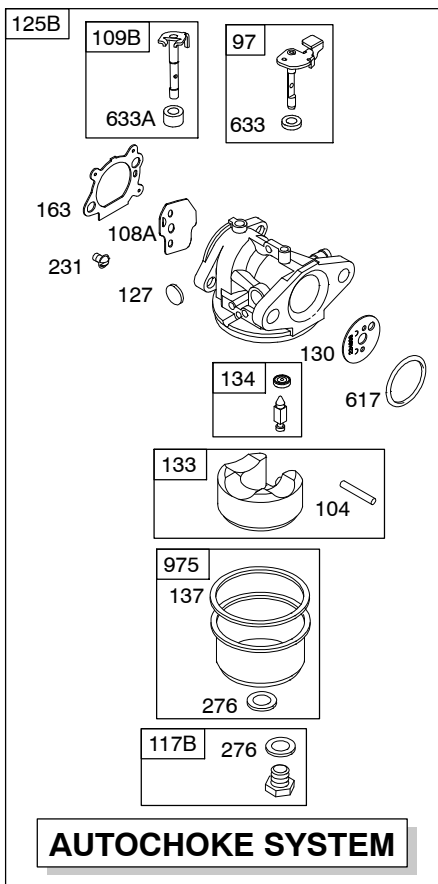

126T00

Illustrated Parts List

Model Series

126T00

TYPE NUMBERS
0004 through 4830.

TABLE OF CONTENTS

Air Cleaner	4
Blower Housing/Shrouds	6
Camshaft	2
Carburetor	3
Controls	5
Crankshaft	2
Cylinder	2
Electric Starter	7
Electrical	5
Engine Sump	2
Exhaust System	4
Flywheel	7
Flywheel Brake	5
Fuel Supply	3
Governor Spring	5
Ignition	5
Kits/Gaskets	2 & 3
Lubrication	2
Piston Group	2
Rewind Starter	7
Valves	2

Illustrations cover a range of engines. Parts shown without corresponding text may not be used on your specific engine.
3728-4 Assemblies include all parts shown in frames. **07/14/2008**

843 843A 188

271 268 270 269 267 265 265A 265B