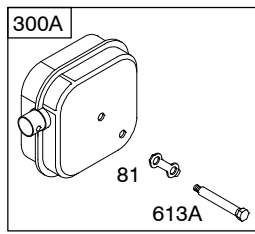

Illustrations cover a range of engines. Parts shown without corresponding text may not be used on your specific engine.
3728-4 Assemblies include all parts shown in frames. **07/14/2008**