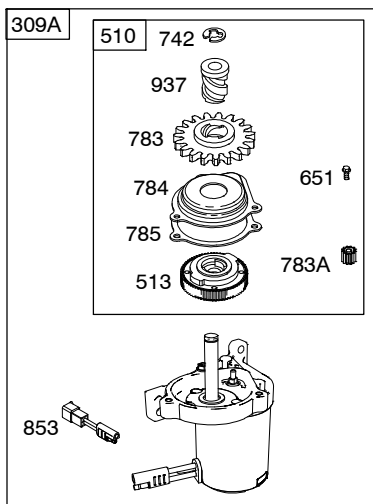

126T00

Illustrations cover a range of engines. Parts shown without corresponding text may not be used on your specific engine.
3728-6 Assemblies include all parts shown in frames. **07/14/2008**

126T00

REF. NO.	PART NO.	DESCRIPTION	REF. NO.	PART NO.	DESCRIPTION	REF. NO.	PART NO.	DESCRIPTION
1	697322	Cylinder Assembly	16	691450	Crankshaft			691455 Crankshaft
2	399269	Kit-Bushing/Seal (Magneto Side)			----- Note -----			Used on Type No(s). 0006, 0018, 0523.
3	★299819S	Seal-Oil (Magneto Side)			691451 Crankshaft			694849 Crankshaft
4	493279	Sump-Engine			Used on Type No(s). 0004, 0010, 0011, 0015, 0050, 0060, 0121, 0135, 0138, 0148, 0153, 0158, 0159, 0169, 0172, 0173, 0199, 0243, 0329, 0454, 0475, 0479, 0487, 0491, 0555, 0615, 0660, 0826, 1064, 1172, 1724, 1728, 1729, 1750, 1767, 1791, 1802, 1807, 1817, 1820, 1822, 1824, 1833, 1963, 2003, 2004, 2011, 2016, 2021, 2022, 2034, 2041, 2091, 2388.		Used on Type No(s). 0005, 0114, 0131, 0179, 0188, 2013.	
		----- Note -----						695242 Crankshaft
		498983 Sump-Engine						Used on Type No(s). 0026.
5	691160	Head-Cylinder						696009 Crankshaft
7	★∅692249	Gasket-Cylinder Head						Used on Type No(s). 0031, 0115, 0139, 0181, 0182, 0183, 0184, 0204, 0206, 0216, 0219, 0220, 0224, 0231, 0233, 0236, 0240, 0241, 0329, 0678, 0933, 1840, 1841.
8	695250	Breather Assembly						791061 Crankshaft
9	★∅696125	Gasket-Breather						Used on Type No(s). 0030, 0116, 0209, 0225, 0227, 0230, 0234, 0237.
10	691125	Screw (Breather Assembly)						694478 Crankshaft
11	691781	Tube-Breather						Used on Type No(s). 0521, 0538.
12	★692232	Gasket-Crankcase						691454 Crankshaft
13	690912	Screw (Cylinder Head)						Used on Type No(s). 1706.
15	691680	Plug-Oil Drain (Square Socket)						694079 Crankshaft
								Used on Type No(s). 1701.
								795499 Crankshaft
								Used on Type No(s). 0222, 0256.