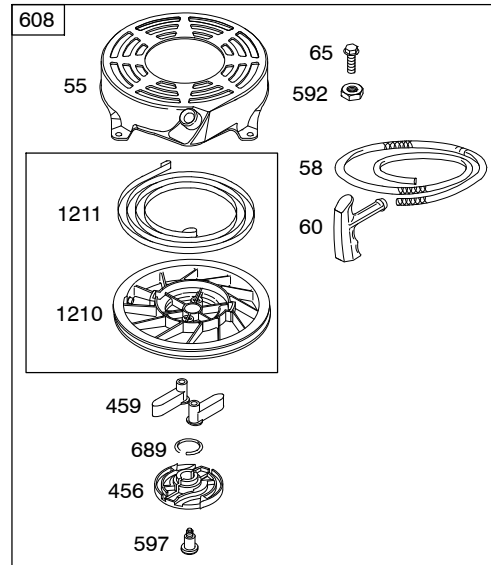

126T00

Illustrations cover a range of engines. Parts shown without corresponding text may not be used on your specific engine.
3728-6 Assemblies include all parts shown in frames. **07/14/2008**

126T00

REF. NO.	PART NO.	DESCRIPTION	REF. NO.	PART NO.	DESCRIPTION	REF. NO.	PART NO.	DESCRIPTION
1	697322	Cylinder Assembly	16	691450	Crankshaft			691455 Crankshaft
2	399269	Kit-Bushing/Seal (Magneto Side)			----- Note -----			Used on Type No(s). 0006, 0018, 0523.
3	★299819S	Seal-Oil (Magneto Side)			691451 Crankshaft			694849 Crankshaft
4	493279	Sump-Engine			Used on Type No(s). 0004, 0010, 0011, 0015, 0050, 0060, 0121, 0135, 0138, 0148, 0153, 0158, 0159, 0169, 0172, 0173, 0199, 0243, 0329, 0454, 0475, 0479, 0487, 0491, 0555, 0615, 0660, 0826, 1064, 1172, 1724, 1728, 1729, 1750, 1767, 1791, 1802, 1807, 1817, 1820, 1822, 1824, 1833, 1963, 2003, 2004, 2011, 2016, 2021, 2022, 2034, 2041, 2091, 2388.		Used on Type No(s). 0005, 0114, 0131, 0179, 0188, 2013.	
		----- Note -----						695242 Crankshaft
		498983 Sump-Engine						Used on Type No(s). 0026.
5	691160	Head-Cylinder						696009 Crankshaft
7	★∅692249	Gasket-Cylinder Head						Used on Type No(s). 0031, 0115, 0139, 0181, 0182, 0183, 0184, 0204, 0206, 0216, 0219, 0220, 0224, 0231, 0233, 0236, 0240, 0241, 0329, 0678, 0933, 1840, 1841.
8	695250	Breather Assembly						791061 Crankshaft
9	★∅696125	Gasket-Breather						Used on Type No(s). 0030, 0116, 0209, 0225, 0227, 0230, 0234, 0237.
10	691125	Screw (Breather Assembly)						694478 Crankshaft
11	691781	Tube-Breather						Used on Type No(s). 0521, 0538.
12	★692232	Gasket-Crankcase						691454 Crankshaft
13	690912	Screw (Cylinder Head)						Used on Type No(s). 1706.
15	691680	Plug-Oil Drain (Square Socket)						694079 Crankshaft
								Used on Type No(s). 1701.
								795499 Crankshaft
								Used on Type No(s). 0222, 0256.