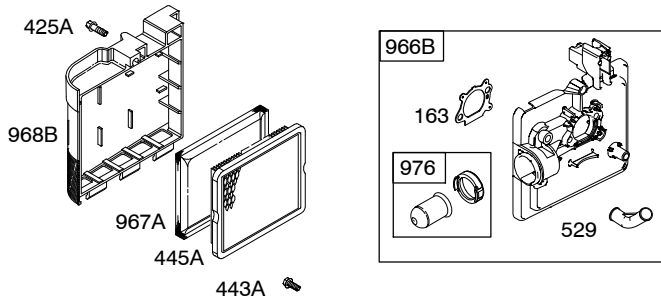

Illustrations cover a range of engines. Parts shown without corresponding text may not be used on your specific engine.
3728-4 Assemblies include all parts shown in frames. **07/14/2008**