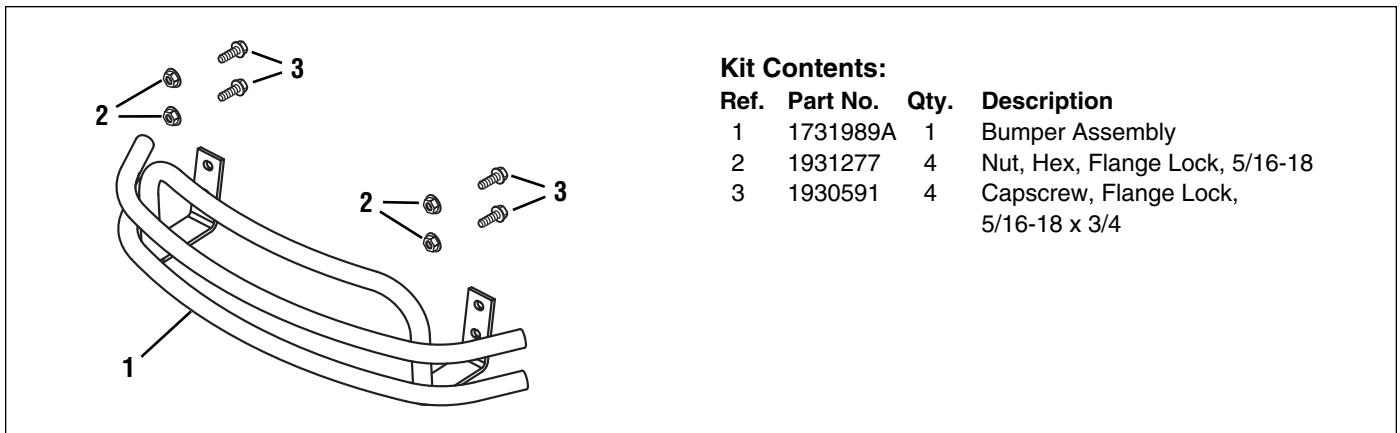

Installation Instructions

Bumper Kit Mfg. No. 1694923

Figure 1. Contents

This kit is to install a bumper onto a Regent / 500 / 2500 / LT-200 Series Lawn Tractor.

WARNING

Before beginning any service work turn off the PTO, set the parking brake, turn off the ignition, and disconnect the spark plug wire(s).

Kit Installation

HOOD REMOVAL

1. Open the hood.
2. Remove the socket and bulbs (A, Figure 2) by twisting the socket counterclockwise and pulling it out of the bezel (B). Repeat on other side.
3. Rock the hood back slightly and lift hood and grill assembly (B, Figure 3) off pivot posts (C). Set hood on clean 4 x 4's or workbench.