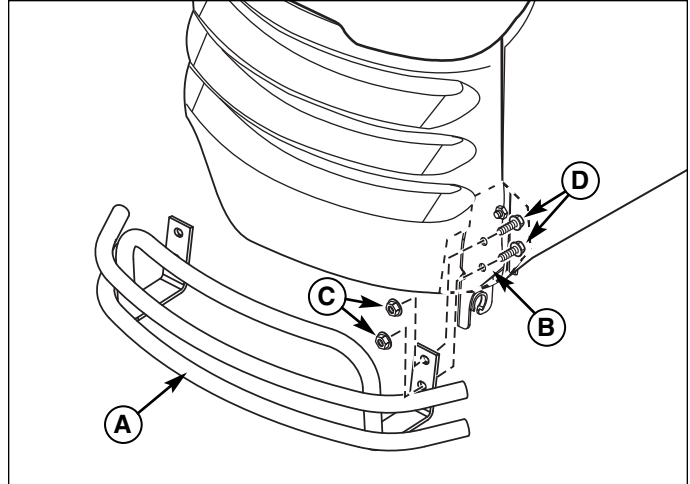

Figure 2. Head Light
A. Socket and Bulbs
B. Bezel

Figure 3. Hood Removal and Installation
A. Hinge Post
B. Hood and Grill Assembly
C. Pivot Post
D. Stop

BUMPER INSTALLATION

1. Insert 5/16-18 x 3/4 capscrew (D, Figure 4) through the holes in hinge (B) and the holes in bumper assembly (A).
2. Connect the 5/16-18 locknut (C) to 5/16-18 x 3/4 cap-screw (D). Do not tighten at this time.
3. Repeat steps 1 and 2 for all four holes in bumper assembly (A) and hinges (B).
4. Tighten all hardware.

Figure 4.
A. Bumper Assembly
B. Hinges
C. Locknuts, 5/16-18
D. Capscrews, 5/16-18 x 3/4

HOOD INSTALLATION

1. Set hinge posts (A, Figure 5) onto pivot posts (C).
2. Roll the hood and grill assembly forward until it reaches the stops (D).
3. Install the socket and bulb (A, Figure 2) by pushing it into the bezel (B) twisting the socket and bulb clockwise. Repeat on other side.
4. Close the hood.