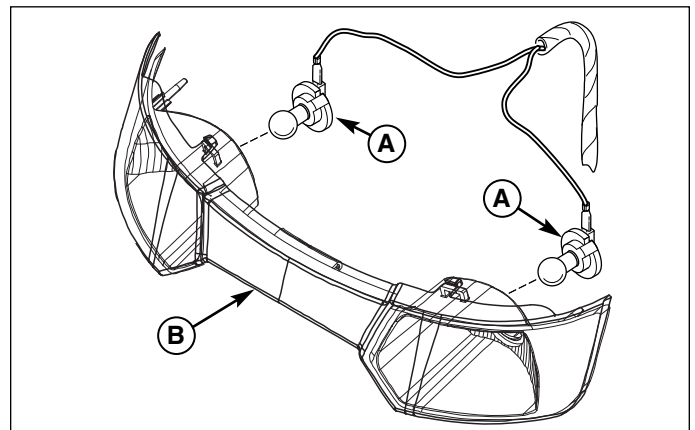

Installation Instructions

Bumper Kit Mfg. No. 1694923

Figure 1. Contents

This kit is to install a bumper onto a Regent / 500 / 2500 / LT-200 Series Lawn Tractor.

WARNING

Before beginning any service work turn off the PTO, set the parking brake, turn off the ignition, and disconnect the spark plug wire(s).

Kit Installation

HOOD REMOVAL

1. Open the hood.
2. Remove the socket and bulbs (A, Figure 2) by twisting the socket counterclockwise and pulling it out of the bezel (B). Repeat on other side.
3. Rock the hood back slightly and lift hood and grill assembly (B, Figure 3) off pivot posts (C). Set hood on clean 4 x 4's or workbench.

Figure 2. Head Light
A. Socket and Bulbs
B. Bezel

Figure 3. Hood Removal and Installation
A. Hinge Post
B. Hood and Grill Assembly
C. Pivot Post
D. Stop

BUMPER INSTALLATION

1. Insert 5/16-18 x 3/4 capscrew (D, Figure 4) through the holes in hinge (B) and the holes in bumper assembly (A).
2. Connect the 5/16-18 locknut (C) to 5/16-18 x 3/4 cap-screw (D). Do not tighten at this time.
3. Repeat steps 1 and 2 for all four holes in bumper assembly (A) and hinges (B).
4. Tighten all hardware.

Figure 4.
A. Bumper Assembly
B. Hinges
C. Locknuts, 5/16-18
D. Capscrews, 5/16-18 x 3/4

HOOD INSTALLATION

1. Set hinge posts (A, Figure 5) onto pivot posts (C).
2. Roll the hood and grill assembly forward until it reaches the stops (D).
3. Install the socket and bulb (A, Figure 2) by pushing it into the bezel (B) twisting the socket and bulb clockwise. Repeat on other side.
4. Close the hood.