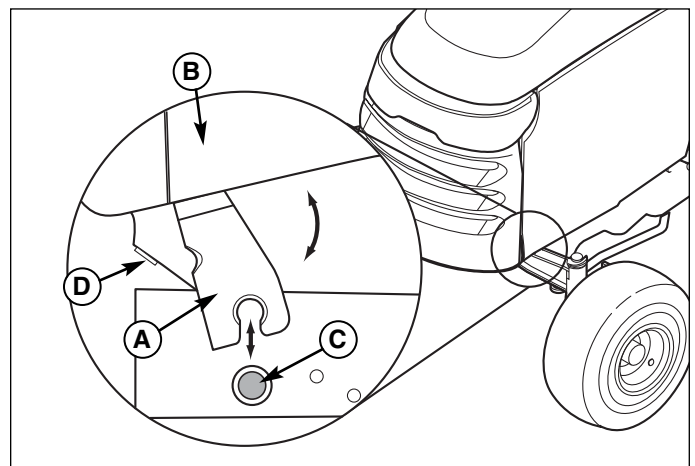

Figure 2. Head Light
A. Socket and Bulbs
B. Bezel

Figure 3. Hood Removal and Installation
A. Hinge Post
B. Hood and Grill Assembly
C. Pivot Post
D. Stop

BUMPER INSTALLATION

1. Insert 5/16-18 x 3/4 capscrew (D, Figure 4) through the holes in hinge (B) and the holes in bumper assembly (A).
2. Connect the 5/16-18 locknut (C) to 5/16-18 x 3/4 cap-screw (D). Do not tighten at this time.
3. Repeat steps 1 and 2 for all four holes in bumper assembly (A) and hinges (B).
4. Tighten all hardware.

Figure 4.
A. Bumper Assembly
B. Hinges
C. Locknuts, 5/16-18
D. Capscrews, 5/16-18 x 3/4

HOOD INSTALLATION

1. Set hinge posts (A, Figure 5) onto pivot posts (C).
2. Roll the hood and grill assembly forward until it reaches the stops (D).
3. Install the socket and bulb (A, Figure 2) by pushing it into the bezel (B) twisting the socket and bulb clockwise. Repeat on other side.
4. Close the hood.