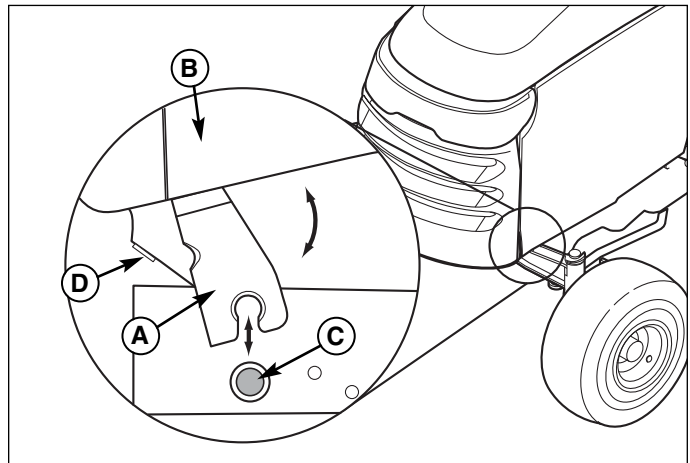

Figure 2. Head Light
A. Socket and Bulbs
B. Bezel

Figure 3. Hood Removal and Installation
A. Hinge Post
B. Hood and Grill Assembly
C. Pivot Post
D. Stop

BUMPER INSTALLATION

1. Insert 5/16-18 x 3/4 capscrew (D, Figure 4) through the holes in hinge (B) and the holes in bumper assembly (A).
2. Connect the 5/16-18 locknut (C) to 5/16-18 x 3/4 cap-screw (D). Do not tighten at this time.
3. Repeat steps 1 and 2 for all four holes in bumper assembly (A) and hinges (B).
4. Tighten all hardware.

Figure 4.
A. Bumper Assembly
B. Hinges
C. Locknuts, 5/16-18
D. Capscrews, 5/16-18 x 3/4

HOOD INSTALLATION

1. Set hinge posts (A, Figure 5) onto pivot posts (C).
2. Roll the hood and grill assembly forward until it reaches the stops (D).
3. Install the socket and bulb (A, Figure 2) by pushing it into the bezel (B) twisting the socket and bulb clockwise. Repeat on other side.
4. Close the hood.