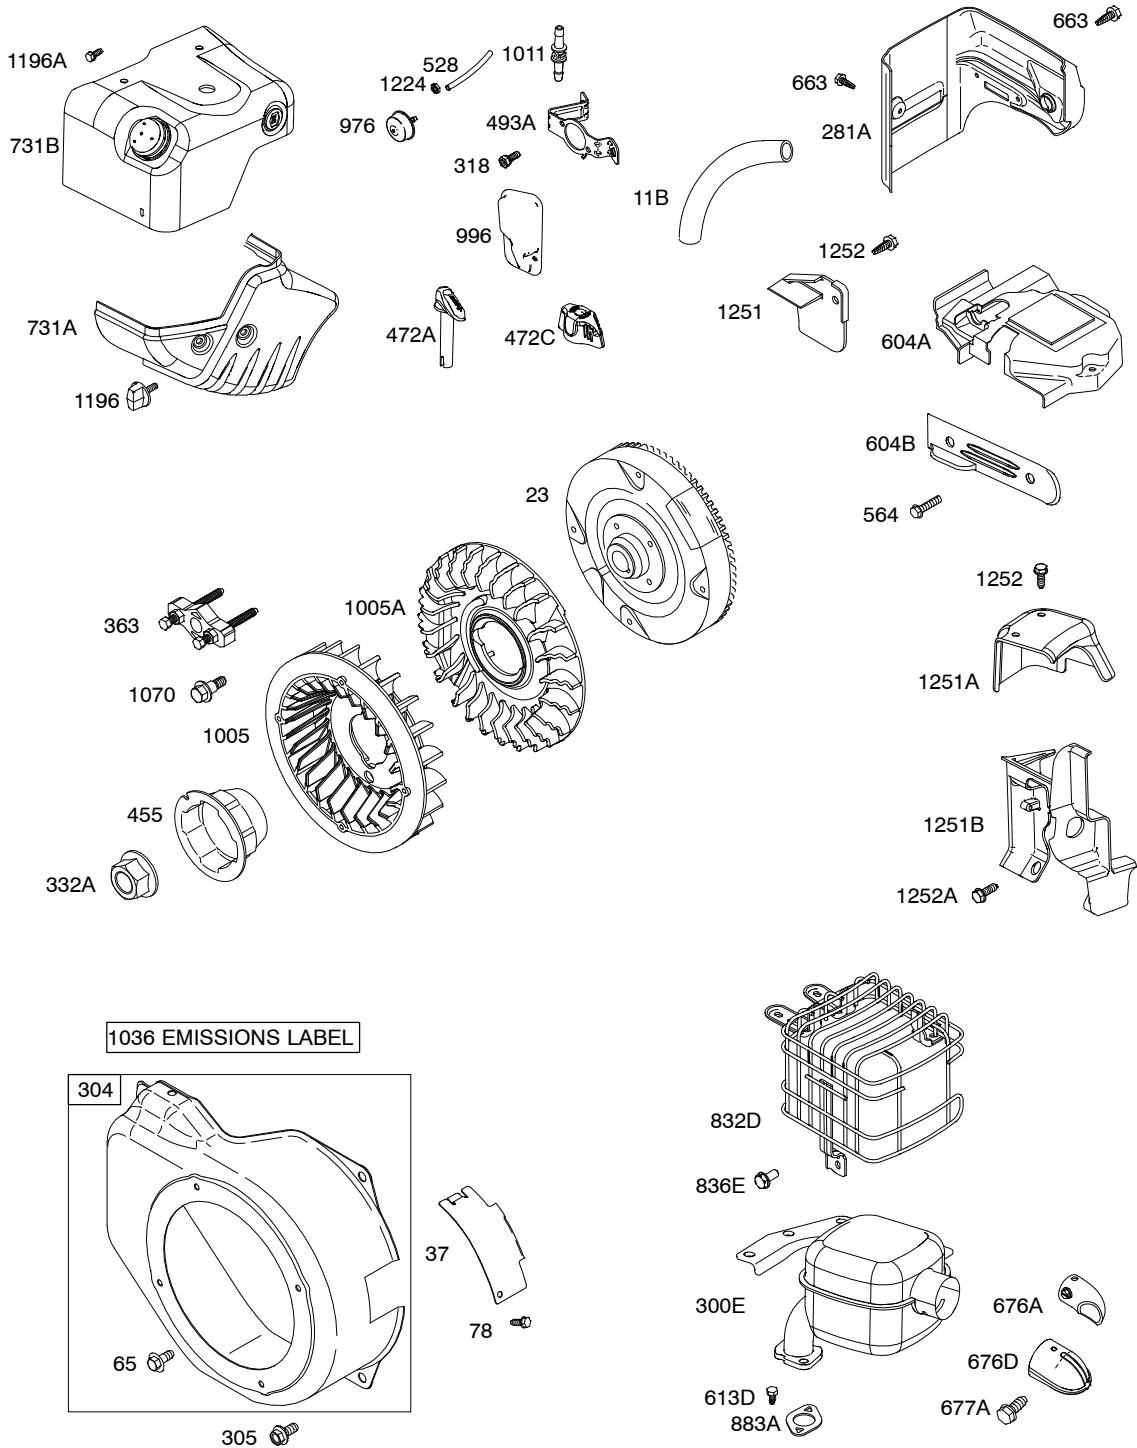

# 12D100

Illustrations cover a range of engines. Parts shown without corresponding text may not be used on your specific engine.  
3399-6 Assemblies include all parts shown in frames. 06/17/2008

REF. NO.	PART NO.	DESCRIPTION	REF. NO.	PART NO.	DESCRIPTION	REF. NO.	PART NO.	DESCRIPTION
1	699510	Cylinder Assembly	26	791969	Ring Set (Standard) (Used After Code Date 05060600).	60B	699334	Grip-Starter Rope
2	399269	Kit-Bushing/Seal (Magneto Side)				65	699228	Screw (Rewind Starter)
3	★299819S	Seal-Oil (Magneto Side)			----- <b>Note</b> -----	65A	699851	Screw (Rewind Starter)
5	699486	Head-Cylinder			499631 Ring Set (Standard) (Used Before Code Date 05060700).	78	699205	Screw (Flywheel Guard)
7	★∅698210	Gasket-Cylinder Head			791324 Ring Set (.020" Oversize) (Used After Code Date 05060600).	95	691636	Screw (Throttle Valve)
11B	695745	Tube-Breather			692786 Ring Set (.020" Oversize) (Used Before Code Date 05060700).	97	690024	Shaft-Throttle
12	★699485	Gasket-Crankcase				98	398185	Kit-Idle Speed
13	699482	Screw (Cylinder Head)				104	●691242	Pin-Float Hinge
15	691686	Plug-Oil Drain				108	695807	Valve-Choke
15B	695757	Plug-Oil Drain				109C	791954	Shaft-Choke
16	699445	Crankshaft ----- <b>Note</b> ----- 699449 Crankshaft Used on Type No(s). 0111. 699454 Crankshaft Used on Type No(s). 0940.				109B	695729	Shaft-Choke
			27	691866	Lock-Piston Pin	117	690048	Jet-Main (Standard)
			28	499423	Pin-Piston	118	498977	Jet-Main (High Altitude)
			29	690124	Rod-Connecting	121	792006	Kit-Carburetor Overhaul
			30	791584	Dipper-Connecting Rod	122	●693749	Spacer-Carburetor
18	699804	Cover-Crankcase	32	691664	Screw (Connecting Rod)	125A	794587	Carburetor
18B	699677	Cover-Crankcase	32A	695759	Screw (Connecting Rod)	127	●694468	Plug-Welch
20	★692550	Seal-Oil (PTO Side)			33	499642	Valve-Exhaust	
20A	★691952	Seal-Oil (PTO Side) (Auxiliary Drive)			34	499641	Valve-Intake	
					35	691304	Spring-Valve (Intake)	
21	281658S	Cap-Oil Fill			36	691304	Spring-Valve (Exhaust)	
22	699478	Screw (Crankcase Cover/ Sump)			37	699661	Guard-Flywheel	
23	699516	Flywheel			40	692194	Retainer-Valve	
24	222698S	Key-Flywheel			45	690977	Tappet-Valve	
25	791968	Piston Assembly (Standard) ----- <b>Note</b> ----- 791326 Piston Assembly (.020" Oversize)			46	693404	Camshaft	
			46A	695285	Camshaft			
			51	★●∅692555	Gasket-Intake	178A	791867	Line-Fuel (Molded)
			55A	696710	Housing-Rewind Starter	187B	791874	Line-Fuel (Molded)
			58	693389	Rope-Starter (Cut To Required Length)			