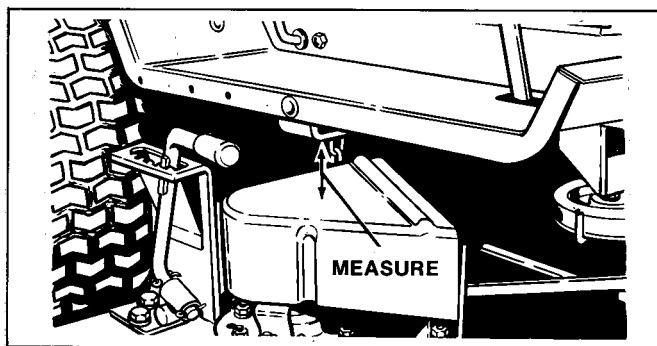

Figure 1. Mower Lift Kit

2. Insert the lift rod (C) into lift arm (I). Thread the nut (D) and clevis (E) onto the rod.
3. Connect the clevis (E, figure 2) to lift chain (C) using pin (D) and clip (B). (36" mower shown.)
4. Adjust Lift Lever — 36" Mower (For 42" Mower go to Step 5).
 - a. Place the mower in low cut position. Using the lift lever, raise the mower.
 - b. Measure the distance between top of upstop bracket and bottom of footrest. On 8, 10, 11, & 12 HP tractors, the measurement should be 2-13/16 inch. On 12.5 and 16 HP tractors, measurement should be 3-1/4 inch.
 - c. To adjust, disconnect clevis from chain. Loosen nut and turn clevis to raise or lower mower. Reconnect chain to check measurement. When correct, tighten nut against clevis.

Figure 2. 36" Mower

5. Adjust Lift Lever — 42" Mowers.
 - a. Place the mower in low cut position. Using lift lever, raise the mower.
 - b. Measure the distance between R.H. arbor cover and the upstop bracket. It should be 2 in. If not, disconnect the clevis from the chain. Loosen the nut and turn the clevis to raise or lower mower. Connect chain to check measurement. When correct, tighten nut against clevis.