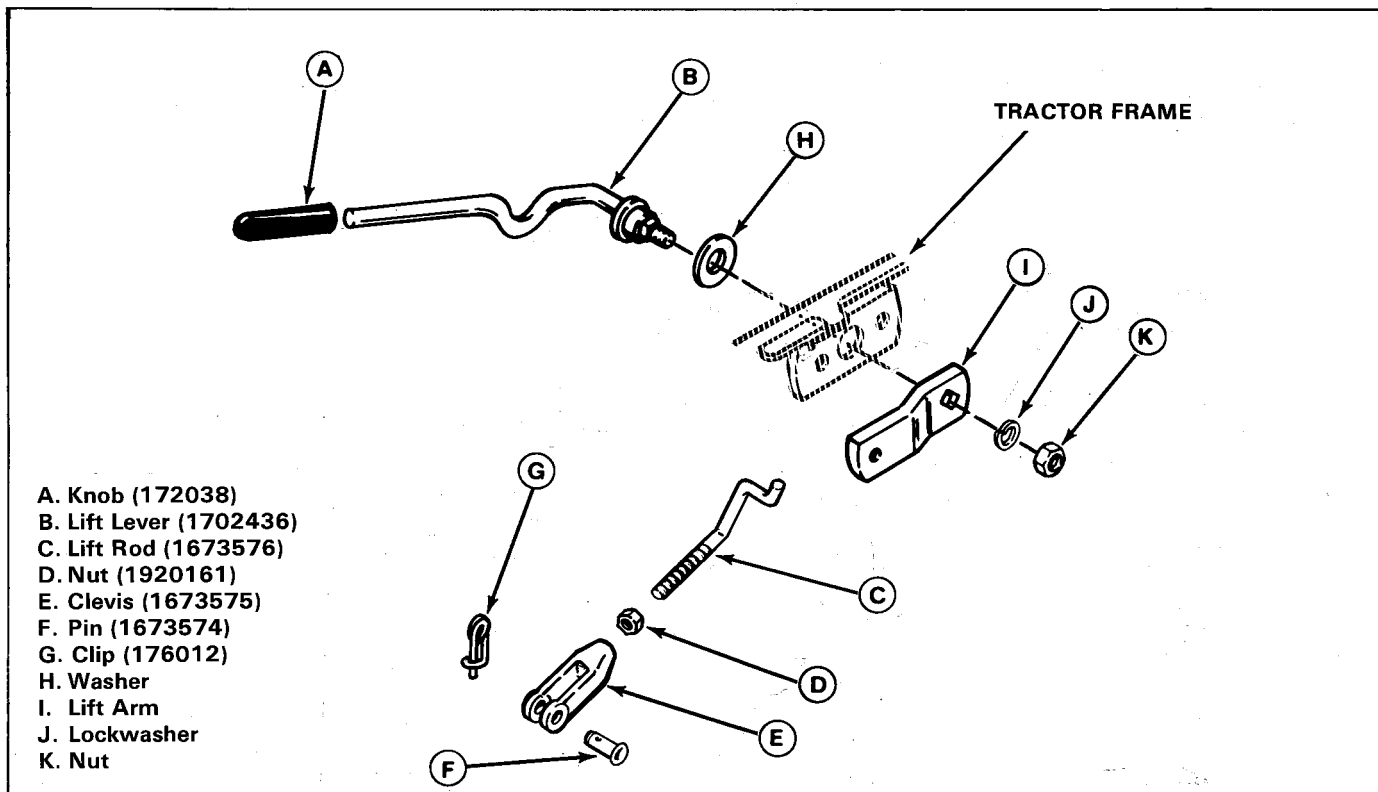

INSTALLATION INSTRUCTIONS

MOWER LIFT KIT
MFG. NO. 1685219

WARNING

Before installing the kit or making any adjustment, disengage the PTO, set the parking brake, shift into gear, stop the engine and remove the key.

KIT PARTS

This kit consists of items A thru G in figure 1. The other parts shown (H thru K) are on the tractor.

PROCEDURE

1. Remove the existing lift lever and lift rod from the tractor. Install the new lever (B) using same hardware (H thru K.) Install the knob (A) on the new lift lever (B).

Figure 1. Mower Lift Kit

2. Insert the lift rod (C) into lift arm (I). Thread the nut (D) and clevis (E) onto the rod.
3. Connect the clevis (E, figure 2) to lift chain (C) using pin (D) and clip (B). (36" mower shown.)
4. Adjust Lift Lever — 36" Mower (For 42" Mower go to Step 5).
 - a. Place the mower in low cut position. Using the lift lever, raise the mower.
 - b. Measure the distance between top of upstop bracket and bottom of footrest. On 8, 10, 11, & 12 HP tractors, the measurement should be 2-13/16 inch. On 12.5 and 16 HP tractors, measurement should be 3-1/4 inch.
 - c. To adjust, disconnect clevis from chain. Loosen nut and turn clevis to raise or lower mower. Reconnect chain to check measurement. When correct, tighten nut against clevis.

Figure 2. 36" Mower

5. Adjust Lift Lever — 42" Mowers.
 - a. Place the mower in low cut position. Using lift lever, raise the mower.
 - b. Measure the distance between R.H. arbor cover and the upstop bracket. It should be 2 in. If not, disconnect the clevis from the chain. Loosen the nut and turn the clevis to raise or lower mower. Connect chain to check measurement. When correct, tighten nut against clevis.