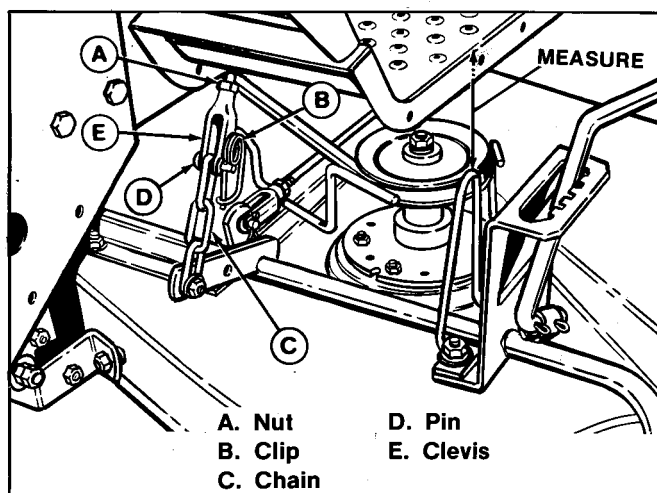

KIT PARTS

This kit consists of items A thru G in figure 1. The other parts shown (H thru K) are on the tractor.

PROCEDURE

1. Remove the existing lift lever and lift rod from the tractor. Install the new lever (B) using same hardware (H thru K.) Install the knob (A) on the new lift lever (B).

Figure 1. Mower Lift Kit

2. Insert the lift rod (C) into lift arm (I). Thread the nut (D) and clevis (E) onto the rod.
3. Connect the clevis (E, figure 2) to lift chain (C) using pin (D) and clip (B). (36" mower shown.)
4. Adjust Lift Lever — 36" Mower (For 42" Mower go to Step 5).
 - a. Place the mower in low cut position. Using the lift lever, raise the mower.
 - b. Measure the distance between top of upstop bracket and bottom of footrest. On 8, 10, 11, & 12 HP tractors, the measurement should be 2-13/16 inch. On 12.5 and 16 HP tractors, measurement should be 3-1/4 inch.
 - c. To adjust, disconnect clevis from chain. Loosen nut and turn clevis to raise or lower mower. Reconnect chain to check measurement. When correct, tighten nut against clevis.

Figure 2. 36" Mower

5. Adjust Lift Lever — 42" Mowers.
 - a. Place the mower in low cut position. Using lift lever, raise the mower.
 - b. Measure the distance between R.H. arbor cover and the upstop bracket. It should be 2 in. If not, disconnect the clevis from the chain. Loosen the nut and turn the clevis to raise or lower mower. Connect chain to check measurement. When correct, tighten nut against clevis.