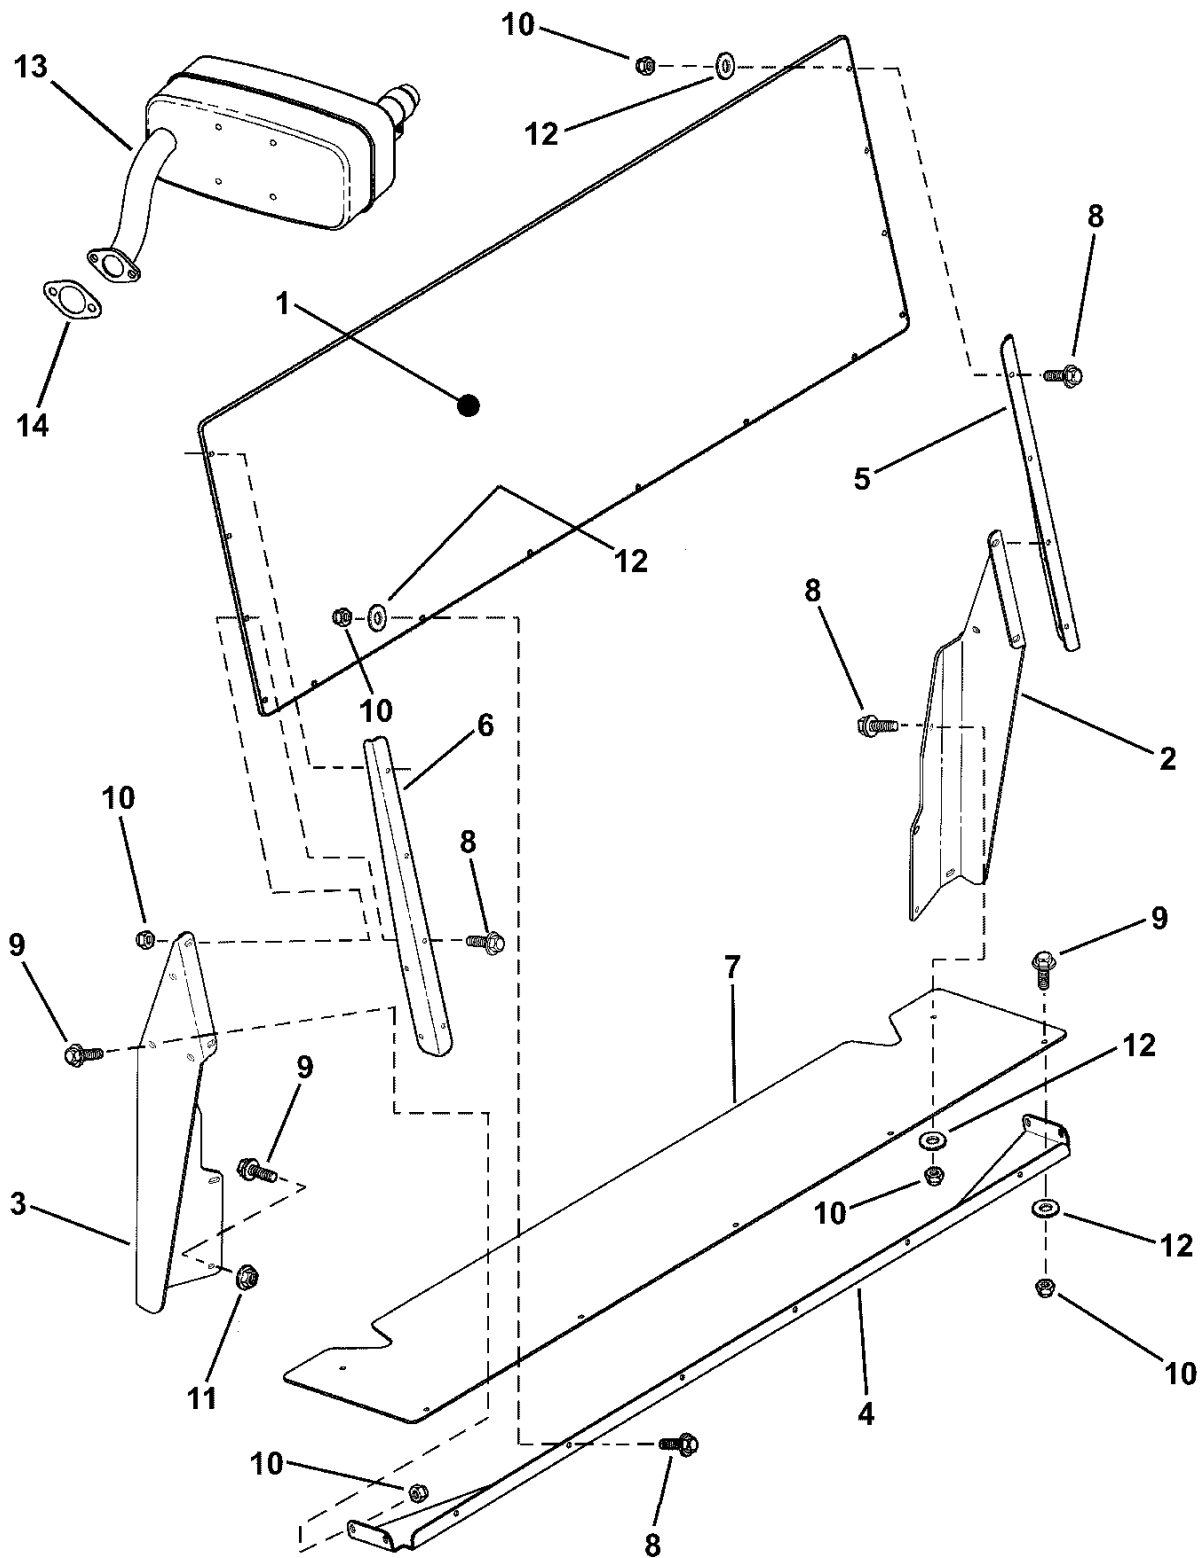

Parts Manual for

SNAPPER®

WINDSHIELD KIT (UTILITY VEHICLE)

MODEL
63178
7063178

SNAPPER® McDonough, GA, 30253 U.S.A.

COPYRIGHT © 2005
SNAPPER PRODUCTS, INC.
ALL RIGHTS RESERVED.

Revision 1, 8/5/2005

Manual No. 7063178
TP 400-5030-1-AT-N

PAGE	GROUP
4	Grounds Cruiser Windshield Kit w/Muffler

WINDSHIELD KIT (63178) for SNAPPER Grounds Cruiser Series 0

Grounds Cruiser Windshield Kit w/Muffler

Item	Part No	Qty	Description	Note
1	7073906	1	WINDSHIELD, Grounds Cruiser	
2	7073907	1	BRACKET, LH Windshield Mount	
3	7073908	1	BRACKET, RH Windshield Mount	
4	7073909	1	BRACKET, Lower Windshield Frame	
5	7073910	1	BRACKET, LH Windshield Frame	
6	7073911	1	BRACKET, RH Windshield Frame	
7	7073960	1	WIND GUARD, Rubber	
8	7090986	20	BOLT, 1/4-20 x 1" Hex Flange Lock	
9	7090596	11	BOLT, 1/4-20 x 5/8" Hex Flange Lock, GR5	
10	7091603	27	NUT, 1/4-20 Hex Nyloc	
11	7091584	4	NUT, 1/4-20 Hex Flange Lock, GR5	
12	7091294	17	WASHER, 1/4" Flat	
--	7073976	1	INSTRUCTION SHEET, Windshield Kit	<i>not shown</i>
--	7063337	1	KIT, Welded Muffler, Utility Vehicle	<i>includes 3 items shown below</i>
13	7075732	1	MUFFLER, Welded, Utility Vehicle	<i>Muffler comes with spark arrestor, clamp and screw installed.</i>
14	7075739	1	GASKET, Kawasaki Exhaust	
--	7075733	1	INSTRUCTIONS, Welded Muffler, Utility Vehicle	<i>not shown</i>