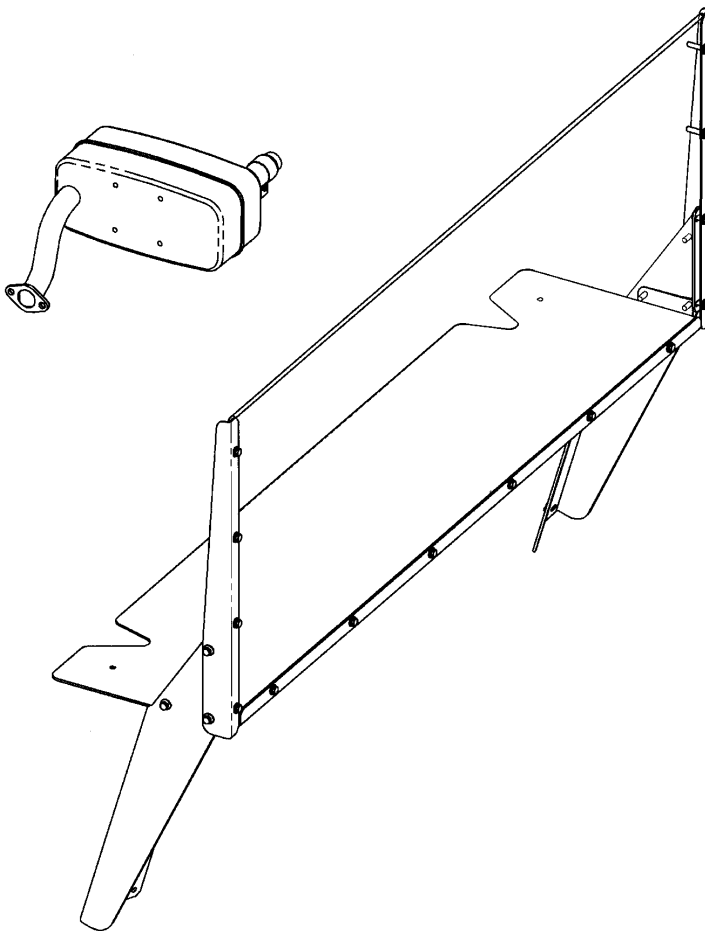

Parts Manual for

SNAPPER®

WINDSHIELD KIT (UTILITY VEHICLE)

MODEL
63178
7063178

SNAPPER® McDonough, GA, 30253 U.S.A.

COPYRIGHT © 2005
SNAPPER PRODUCTS, INC.
ALL RIGHTS RESERVED.

Revision 1, 8/5/2005

Manual No. 7063178
TP 400-5030-1-AT-N