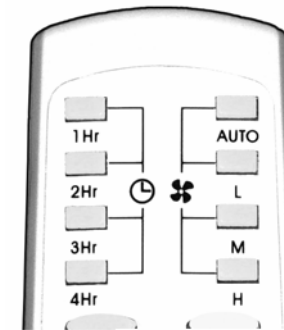

REMOTE CONTROL