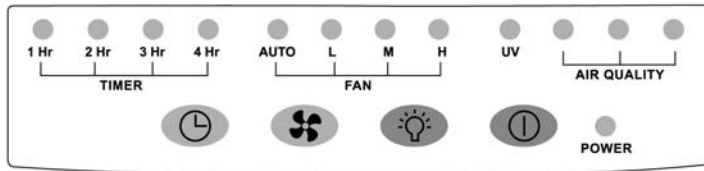

Never unplug your Air Purifier by pulling on the power cord. Always grasp the plug firmly and pull straight out from the outlet.

- 1) Repair or replace immediately, all electric service cords that have become frayed or otherwise damaged. Do not use a cord that shows cracks or abrasion damage along its length, the plug or the connector end.
- 2) Unplug your Air Purifier before cleaning or before making any repairs. **NOTE:** *If for any reason this product requires service, we strongly recommend that a certified technician perform the service.*
- 3) Do not operate your Air Purifier in the presence of explosive fumes.
- 4) The power supply must be properly grounded.
- 5) Do not use an adapter plug or extension cord.
- 6) Do not use the unit in the immediate surroundings of a bath, shower or swimming pool.

PACKAGE CONTENT

Mobile Air Purifier
Power Cord
HEPA + Active Carbon Filter, Ultra Meticulous + Photic catalyst filter, UV Tube (installed)
User's Manual

HOW TO OPERATE THE SA-550 AIR PURIFIER

CONTROL PANEL