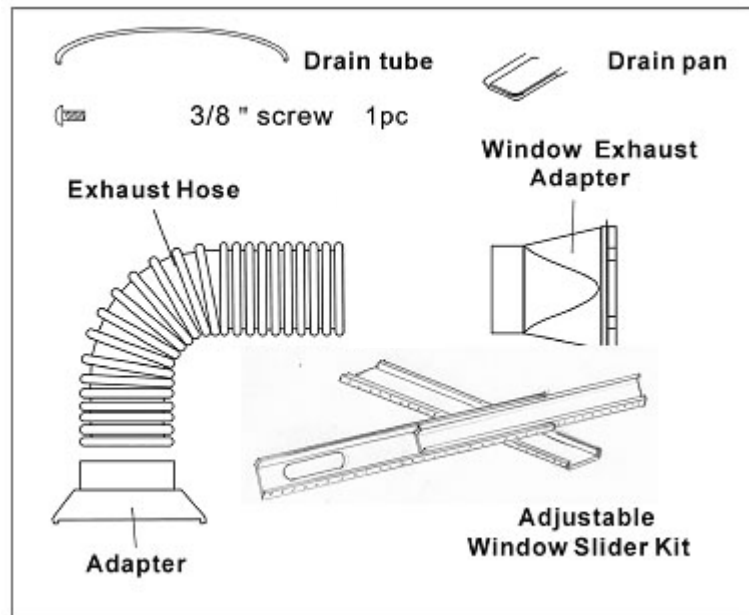

## CORRECTED PART LIST

### ACCESSORIES

Flexible exhaust hose with 2 adapters

- 3-piece set
- stretches from 14 1/4" to 60 5/8"  
(36cm to 150cm)

Adjustable window slider kit

- 3-piece set
- adjusts 33 1/2" to 70" (85cm to 177.8cm)

Drain tube

Drain pan