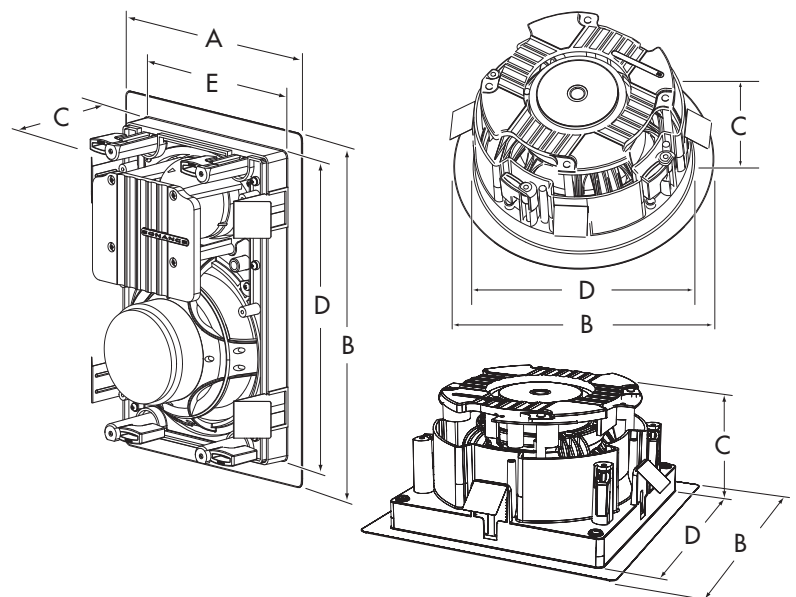

The 4" footprint is available in three shapes — rectangular, square and round, so the designer and installer can select the shape that best suits the architectural space while providing the level of sound quality desired by the client.

Dimensions:

	A	B	C	D	E
VP45	5 ⁷ / ₁₆ " 138mm	8 ⁷ / ₈ " 225mm	3" 76mm	8 ¹ / ₁₆ " 205mm	4 ⁵ / ₈ " 118mm
VP45S	6 ⁷ / ₈ " 175mm	6 ⁷ / ₈ " 175mm	3 ¹ / ₂ " 89mm	5 ⁷ / ₈ " 149mm	5 ⁷ / ₈ " 149mm
VP45R	6 ⁷ / ₈ " Dia. 175mm		3 ¹ / ₂ " 89mm	5 ⁷ / ₈ " Dia. 149mm	