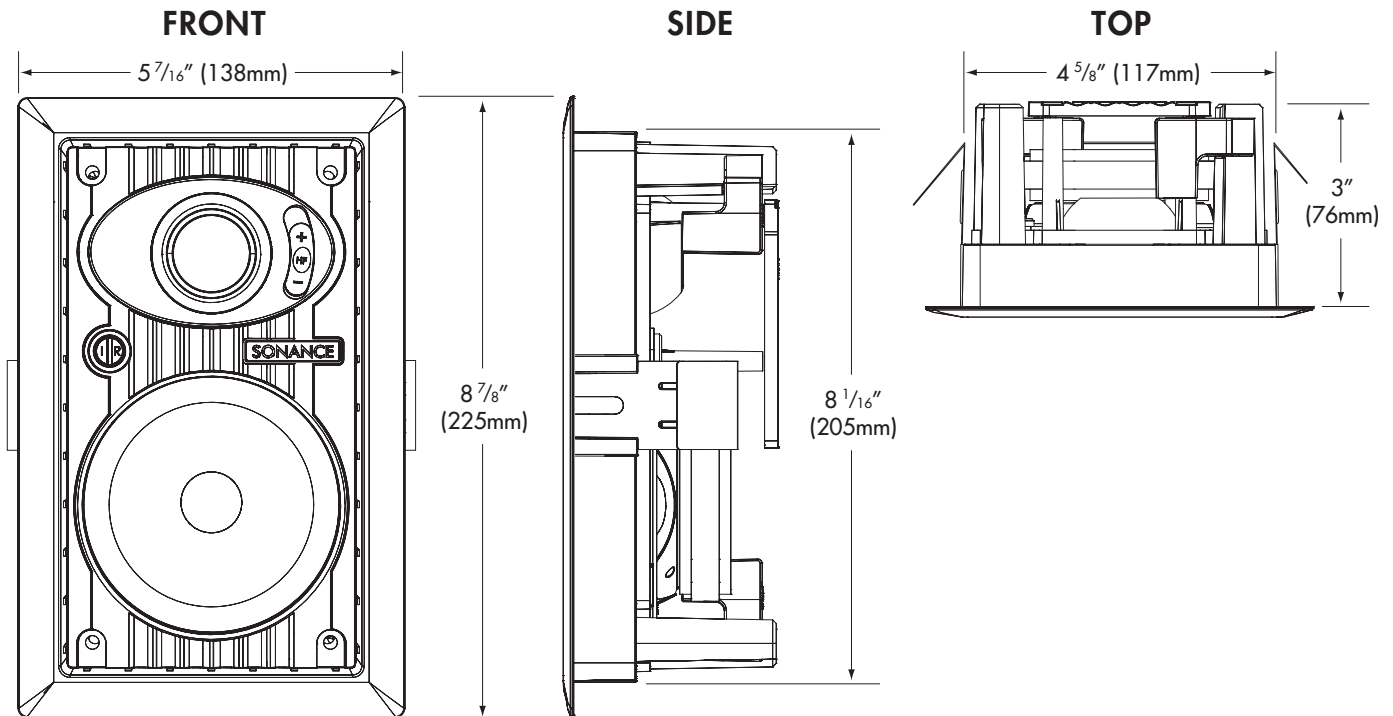

### Dimensions:

(all Merlot M-Series Speakers)