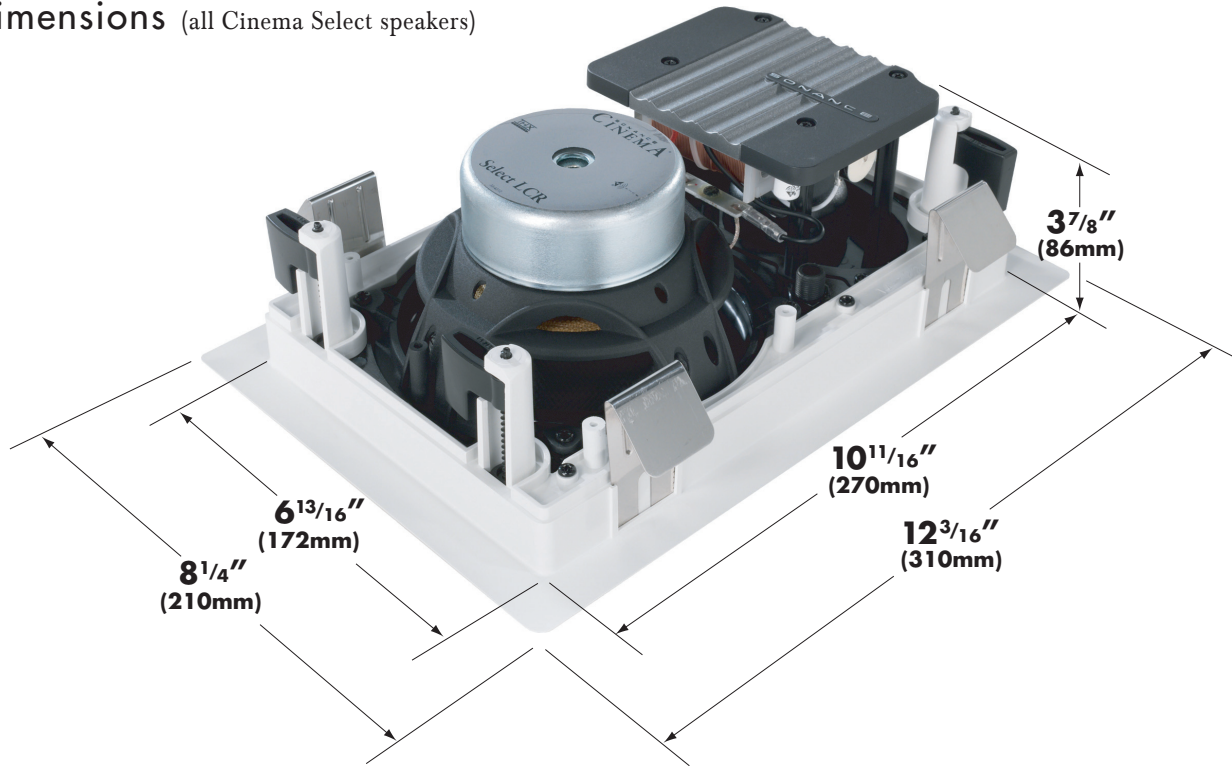

Cinema Select LCR & SUR

Dimensions (all Cinema Select speakers)

SONANCE

212 Avenida Fabricante
San Clemente, CA 92672-7531 USA
(800) 582-7777 or (949) 492-7777
FAX: (949) 361-5151
Technical Support: (800) 582-0772
WWW.SONANCE.COM

Optional Accessories:

SymphonyT FlexBracket (part #92336): Plastic template to reserve a mounting hole for Cinema Select speakers in new construction. Designed to be used with the RotoLock® mounting system.

SymphonyT Coverplate (part #92334): Reusable cover protects the hole made by the FlexBracket during construction until the speaker is installed.

SymphonyT Acoustic Enclosure (part #91687): 1/2" MDF enclosure that provides ideal acoustic performance and maximum reduction of sound transmission into adjacent spaces. Designed for use only in new construction.

Sonafill® In-Wall System (part #91698): Retrofittable acoustical treatment for in-wall speakers consisting of two pillows and four tiles that virtually eliminates noise produced by resonating drywall. Dramatically improves midbass sound quality and reduces sound transmission into adjacent rooms.