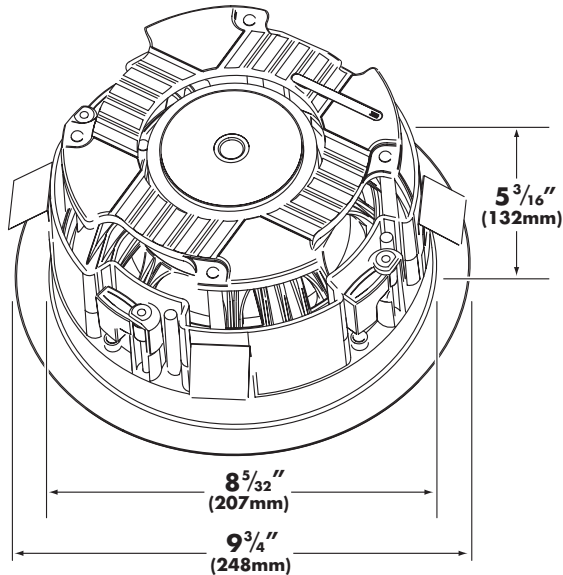

Sonance Symphony® Series

TR & TSQ-Series In-Ceiling Speakers

Dimensions

Symphony TR-Series Speakers: