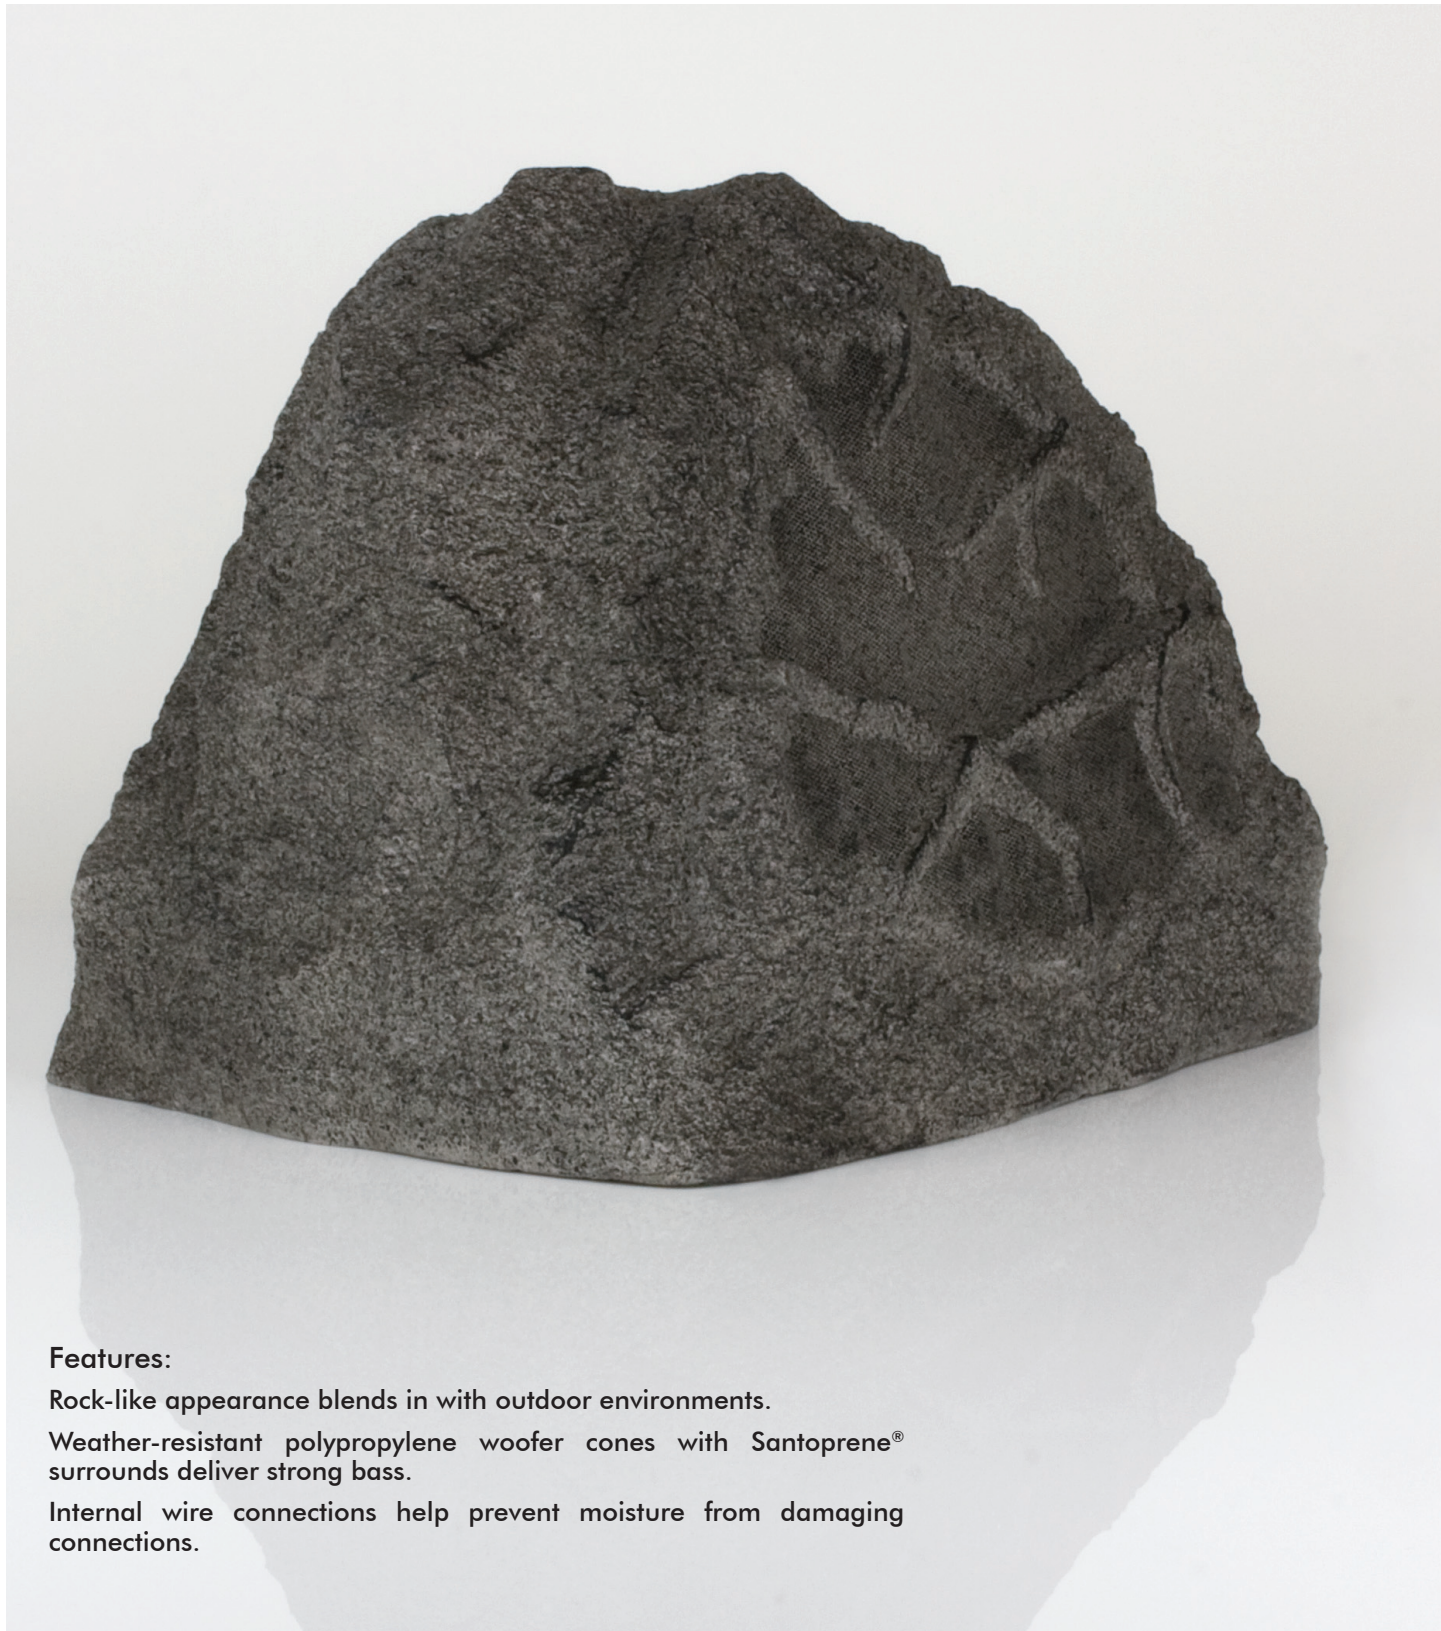

SONANCE

LANDSCAPE SERIES

Features:

Rock-like appearance blends in with outdoor environments.

Weather-resistant polypropylene woofer cones with Santoprene® surrounds deliver strong bass.

Internal wire connections help prevent moisture from damaging connections.

SONANCE LANDSCAPE SERIES

ROCKS AND ENCLOSURES

RK83 and RK63 ROCK SPEAKERS

The **RK83** and **RK63** are weather-resistant outdoor speakers for enthusiasts who want to listen to audio in their outdoor areas with speakers that blend in with the environment. With their rock-like appearance, choice of finishes, and resistance to weather, the **RK83** and **RK63** outdoor speakers are ideal for background listening in the garden, by the pool, in the yard or patio space.

Features: Durable construction • Built with UV-, chip-, and weather-resistant materials to withstand demanding outdoor environments • Rock-like appearance and finish blends-in with outdoor environments • Clean articulate sound • Higher performance than typical outdoor speakers • Weather-resistant woofer cones with Santoprene surrounds deliver warm bass • Internal wire connections help prevent moisture from damaging connections • Available in granite and brown finish.

Specifications:

RK83

Tweeter:	1" (25mm) polyurethane dome, ferrofluid-cooled
Woofer:	8" (203mm) polypropylene cone with a Santoprene surround
Frequency Response:	40Hz - 20kHz ±3dB
Impedance:	8 ohms nominal; 6 ohms minimum
Power Handling:	5 watts minimum; 150 watts maximum
Sensitivity:	90dB (2.83V/1 meter)
Available Finishes:	Granite and brown
Dimensions (H x W x D):	14 ⁵ / ₈ " x 14 ¹ / ₄ " x 17 ³ / ₄ " (372mm x 362mm x 451mm)
Shipping Weight:	35 lbs (15.8 kg) pair