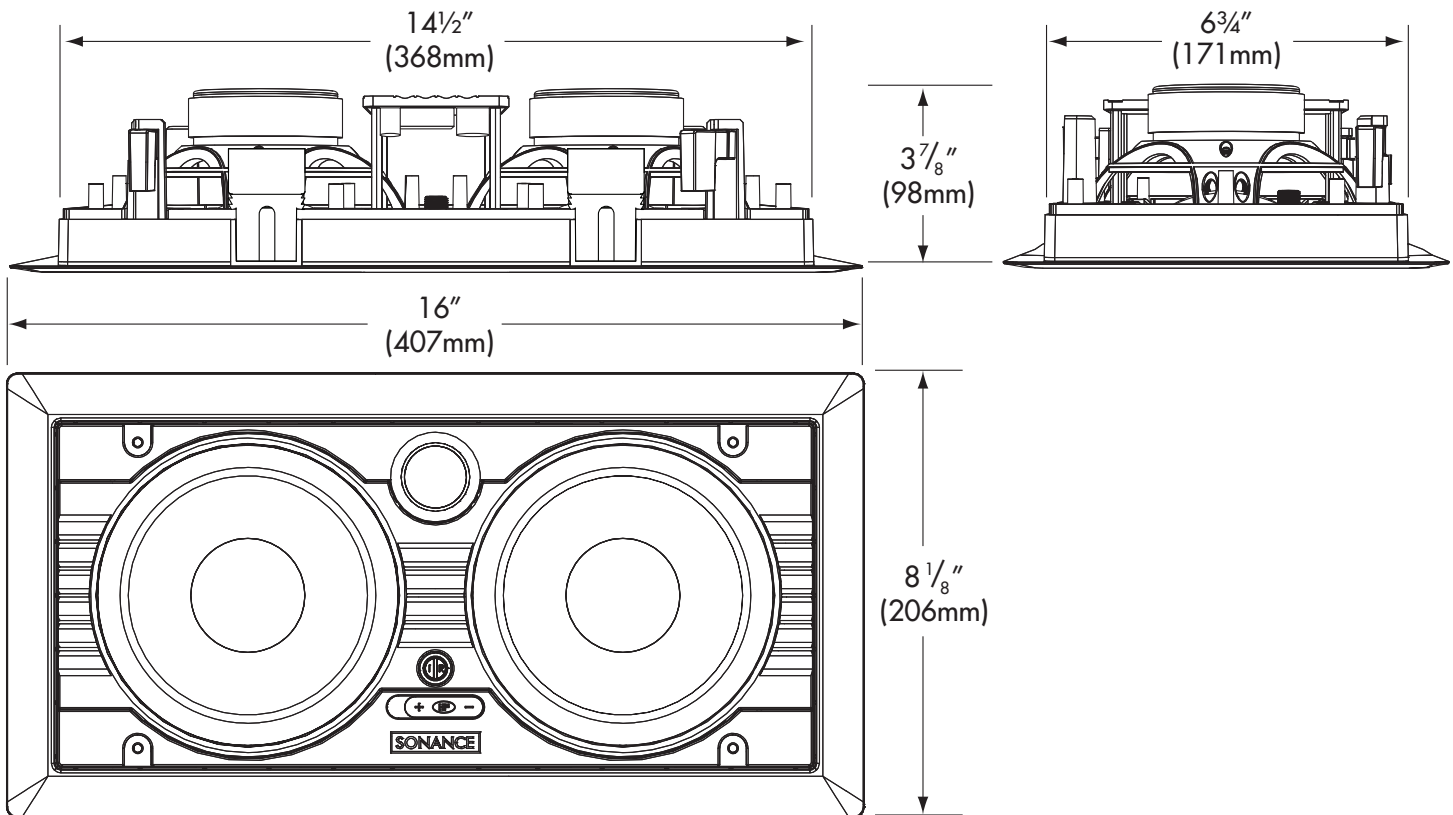

S623LCR Home Theater Speaker

Dimensions:

SONANCE®

212 Avenida Fabricante
San Clemente, CA 92672-7531 USA
(800) 582-7777 or (949) 492-7777
FAX: (949) 361-5151
Technical Support: (800) 582-0772
WWW.SONANCE.COM

Limited Lifetime Warranty:

Sonance warrants to the original retail purchaser only that this Sonance product will be free from defects in materials and workmanship, provided the product was purchased from a Sonance Authorized Dealer. For full warranty information, please see the Instruction Manual.

©2007 Sonance, All Rights Reserved.

Sonance, Sonance Symphony, FastMount and RotoLock are trademarks or registered trademarks of Dana Innovations. Due to continuous product improvement, all features and specifications are subject to change without notice.

For the latest Sonance product information, go to:

www.sonance.com