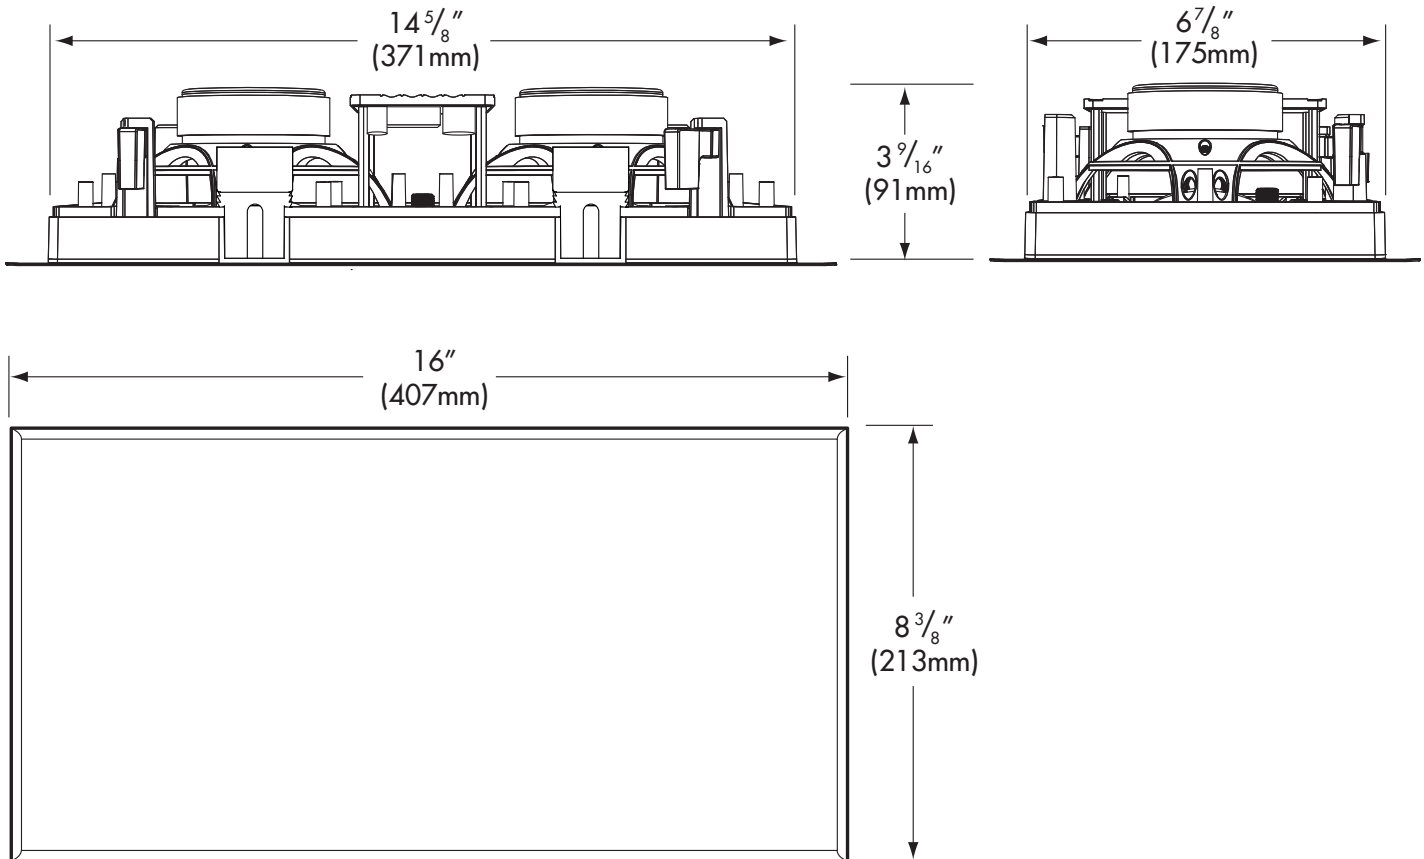

VP67LCR Home Theater Speaker

Dimensions:

SONANCE®

212 Avenida Fabricante
San Clemente, CA 92672-7531 USA
(800) 582-7777 or (949) 492-7777
FAX: (949) 361-5151
Technical Support: (800) 582-0772
WWW.SONANCE.COM

Limited Lifetime Warranty:

Sonance warrants to the original retail purchaser only that this Sonance product will be free from defects in materials and workmanship, provided the product was purchased from a Sonance Authorized Dealer. For full warranty information, please see the Instruction Manual.

©2008 Sonance, All Rights Reserved.

Sonance, Visual Performance, FastMount and RotoLock are trademarks or registered trademarks of Dana Innovations.

Due to continuous product improvement, all features and specifications are subject to change without notice.

For the latest Sonance product information, go to:

www.sonance.com