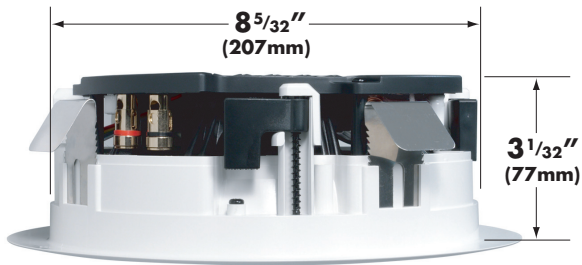

Sonance In-Ceiling Speakers

ThinLine™ Series

Dimensions (all ThinLine speakers)

212 Avenida Fabricante
San Clemente, CA 92672-7531 USA
(800) 582-7777 or (949) 492-7777
FAX: (949) 361-5151
Technical Support: (800) 582-0772

www.sonance.com

Specifications (continued):

TL621R

Tweeter:	3/4" (19mm) Silk dome, Ferrofluid-cooled
Woofer:	6 1/2" (165mm) Polypropylene cone, rubber surround
Frequency Response:	50Hz – 20kHz ±3dB
Impedance:	8 Ohms nominal; 6 Ohms minimum
Power Handling:	5 watts minimum; 100 Watts maximum
Sensitivity:	88dB SPL (2.83V 1 meter)
Grille Material:	Perforated aluminum
Adjustments:	None
Dimensions (Dia. x Depth):	9 3/4" (248mm) x 3 1/32" (77mm)
Cutout Diameter:	8 5/32" (207mm)
Shipping Weight:	9 lbs. (4.1kg) Pair

TL623SSTR

Tweeter:	Two 1" (25mm) Silk domes, Ferrofluid-cooled
Woofer:	6 1/2" (165mm) Carbon fiber cone, rubber surround, dual voice coil
Frequency Response:	43Hz – 20kHz ±3dB
Impedance:	8 Ohms nominal; 6 Ohms minimum
Power Handling:	5 watts minimum; 135 Watts maximum
Sensitivity:	90dB SPL (2.83V 1 meter)
Grille Material:	Perforated aluminum
Adjustments:	±3dB Tweeter level
Dimensions (Dia. x Depth):	9 3/4" (248mm) x 3 1/32" (77mm)
Cutout Diameter:	8 5/32" (207mm)
Shipping Weight:	5 lbs. (2.3kg) Each