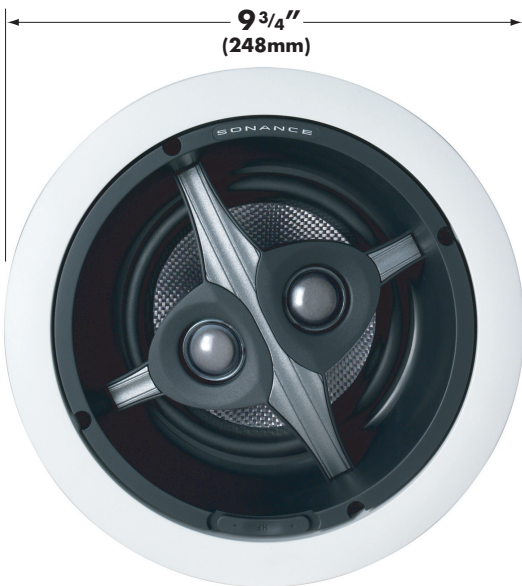

Sonance In-Ceiling Speakers

ThinLine™ Series

Dimensions (all ThinLine speakers)

212 Avenida Fabricante
San Clemente, CA 92672-7531 USA
(800) 582-7777 or (949) 492-7777
FAX: (949) 361-5151
Technical Support: (800) 582-0772

www.sonance.com

Specifications (continued):

TL621R

Tweeter:	3/4" (19mm) Silk dome, Ferrofluid-cooled
Woofer:	6 1/2" (165mm) Polypropylene cone, rubber surround
Frequency Response:	50Hz – 20kHz ±3dB
Impedance:	8 Ohms nominal; 6 Ohms minimum
Power Handling:	5 watts minimum; 100 Watts maximum
Sensitivity:	88dB SPL (2.83V 1 meter)
Grille Material:	Perforated aluminum
Adjustments:	None
Dimensions (Dia. x Depth):	9 3/4" (248mm) x 3 1/32" (77mm)
Cutout Diameter:	8 5/32" (207mm)
Shipping Weight:	9 lbs. (4.1kg) Pair

TL623SSTR

Tweeter:	Two 1" (25mm) Silk domes, Ferrofluid-cooled
Woofer:	6 1/2" (165mm) Carbon fiber cone, rubber surround, dual voice coil
Frequency Response:	43Hz – 20kHz ±3dB
Impedance:	8 Ohms nominal; 6 Ohms minimum
Power Handling:	5 watts minimum; 135 Watts maximum
Sensitivity:	90dB SPL (2.83V 1 meter)
Grille Material:	Perforated aluminum
Adjustments:	±3dB Tweeter level
Dimensions (Dia. x Depth):	9 3/4" (248mm) x 3 1/32" (77mm)
Cutout Diameter:	8 5/32" (207mm)
Shipping Weight:	5 lbs. (2.3kg) Each