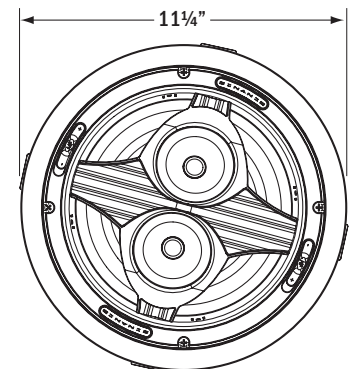

DIMENSIONS (all Virtuoso SSSDR-Series speakers)

Optional Accessories:

Virtuoso_{DR} FlexBracket (part# 92247): Plastic template to reserve a mounting hole for the speaker in new construction. *Note: Not for use with Architectural Finish Installation Kits.*

Virtuoso_{DR} Coverplate (part# 92245): Covers the hole made by the FlexBracket during construction until the speaker is installed.

Virtuoso_{DR} Retrofit Enclosure (part# 92243): Molded enclosure that reduces sound transmission into adjacent rooms and spaces. Can be used in both new construction and retrofit installations.

Virtuoso_{DR} Fire-Rated Back Can (part# 91908): Meets ASTM E 119 and UL2043 criteria for commercial installations.