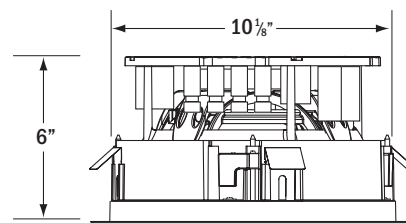

212 Avenida Fabricante
San Clemente, CA 92672-7531 USA
(800) 582-7777 or (949) 492-7777
FAX: (949) 361-5151
Technical Support: (800) 582-0772
www.sonance.com

SPECIFICATIONS

V833SSDR

Tweeter:	Two ¾" (19mm) Silk domes, Ferrofluid cooled
Midrange:	Two 3" (76mm) Carbon Fiber cones, rubber surrounds
Woofer:	8" (203mm) Carbon Fiber cone, dual voice coil, rubber surround, pivoting
Frequency Response:	32Hz – 20kHz ±3dB
Impedance:	6 Ohms nominal; 4 Ohms minimum
Power Handling:	5 Watts minimum; 150 Watts maximum
SPL:	91dB SPL (2.83V 1 meter)
Grille Material:	Perforated Aluminum
Adjustments:	Tweeter and midrange level (±3dB)
Dimensions (Dia. x D):	11¼" x 6" (286mm x 152mm)
Cutout Diameter:	10⅞" (257mm)
Shipping Weight:	10 lbs. (4.5kg) Each

Virtuoso V833SSDR

V831SSDR

Tweeter:	Two ¾" (19mm) Silk domes, Ferrofluid cooled
Midrange:	Two 3" (76mm) Polypropylene cones, rubber surrounds
Woofer:	8" (203mm) Polypropylene cone, dual voice coil, rubber surround, pivoting
Frequency Response:	45Hz – 20kHz ±3dB
Impedance:	8 ohms nominal; 6 ohms minimum
Power Handling:	5 Watts minimum; 100 Watts maximum
Sensitivity:	89dB SPL (2.83V 1 meter)
Grille Material:	Perforated Aluminum
Adjustments:	None
Dimensions (Dia. x D):	11¼" x 6" (286mm x 152mm)
Cutout Diameter:	10⅞" (257mm)
Shipping Weight:	8 lbs. (3.6kg) Each

Virtuoso V831SSDR

DIMENSIONS (all Virtuoso SSSDR-Series speakers)

Optional Accessories:

Virtuoso_{DR} FlexBracket (part# 92247): Plastic template to reserve a mounting hole for the speaker in new construction. *Note: Not for use with Architectural Finish Installation Kits.*