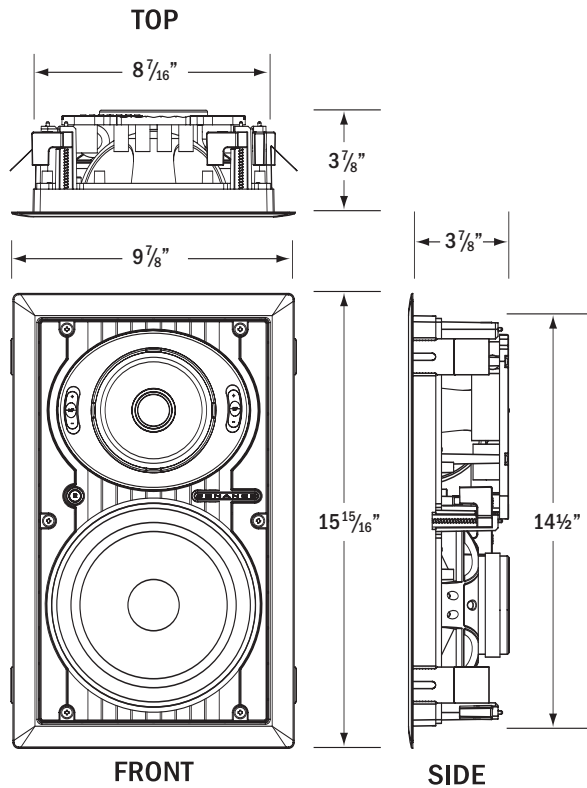

SPECIFICATIONS

V834D

Tweeter:	1" (25mm) Beryllium dome, Ferrofluid cooled, pivoting
Midrange:	4" (102mm) Beryllium cone, rubber surround, pivoting
Woofer:	8" (203mm) Beryllium cone, rubber surround
Frequency Response:	30Hz – 20kHz ±3dB
Impedance:	6 Ohms nominal; 4 Ohms minimum
Power Handling:	5 Watts minimum; 175 Watts maximum
Sensitivity:	91dB SPL (2.83V 1 meter)
Grille Material:	Perforated Aluminum
Adjustments:	Tweeter and midrange level (±3dB)
Dimensions (H x W x D):	9 ⁷ / ₈ " x 15 ¹⁵ / ₁₆ " x 3 ⁷ / ₈ " (251mm x 405mm x 99mm)
Cutout Dim (W x H):	8 ⁷ / ₁₆ " x 14 ¹ / ₂ " (214mm x 368mm)
Shipping Weight:	22 lbs. (10kg) Pair

Virtuoso V832D

continued on other side

Sonance Virtuoso® D-Series 8" In-Wall Speakers

DIMENSIONS

(all virtuoso D-Series speakers)

SPECIFICATIONS (continued)

V831D

Tweeter:	$\frac{3}{4}"$ (19mm) Silk dome, Ferrofluid cooled, pivoting
Midrange:	4" (102mm) Polypropylene cone, rubber surround, pivoting
Woofer:	8" (203mm) Polypropylene cone, rubber surround
Frequency Response:	45Hz – 20kHz \pm 3dB
Impedance:	8 ohms nominal; 6 ohms minimum
Power Handling:	5 Watts minimum; 100 Watts maximum
Sensitivity:	89dB SPL (2.83V 1 meter)
Grille Material:	Perforated Aluminum
Adjustments:	None
Dimensions (H x W x D):	$9\frac{7}{8}" \times 15\frac{15}{16}" \times 3\frac{7}{8}"$ (251mm x 405mm x 99mm)
Cutout Dim (W x H):	$8\frac{7}{16}" \times 14\frac{1}{2}"$ (214mm x 368mm)
Shipping Weight:	16 lbs. (7.3kg) Pair